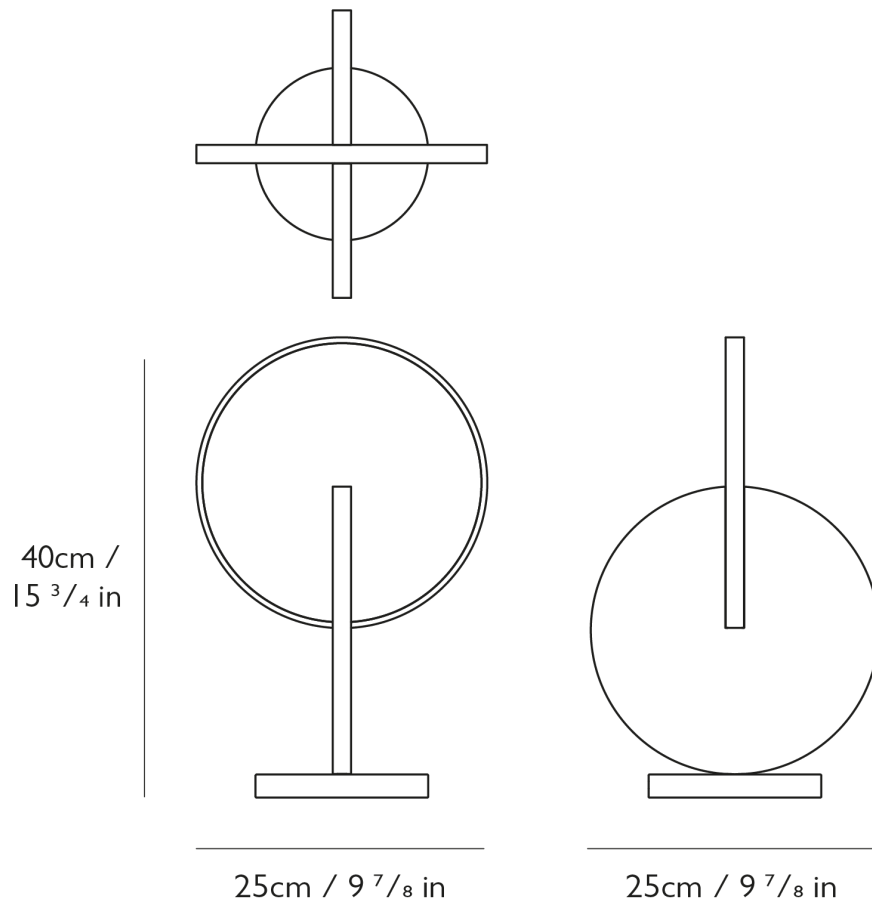

ECLIPSE TABLE LAMP – POLISHED CHROME

LEE BROOM

DESIGNER

Lee Broom

ORIGIN

United Kingdom

PRODUCTION

Made to Order

MATERIALS/FINISHES

Opal acrylic and steel with polished chrome finish.

DIMENSIONS

W 9.88" x D 9.88" x H 15.75"

ILLUMINATION

8.5 Watt, 2700 Kelvin, 431 Lumens.

Voltage: 220-240V or 110-130V.

SUSPENSION

78.75" silver fabric outer with inline dimmer switch.