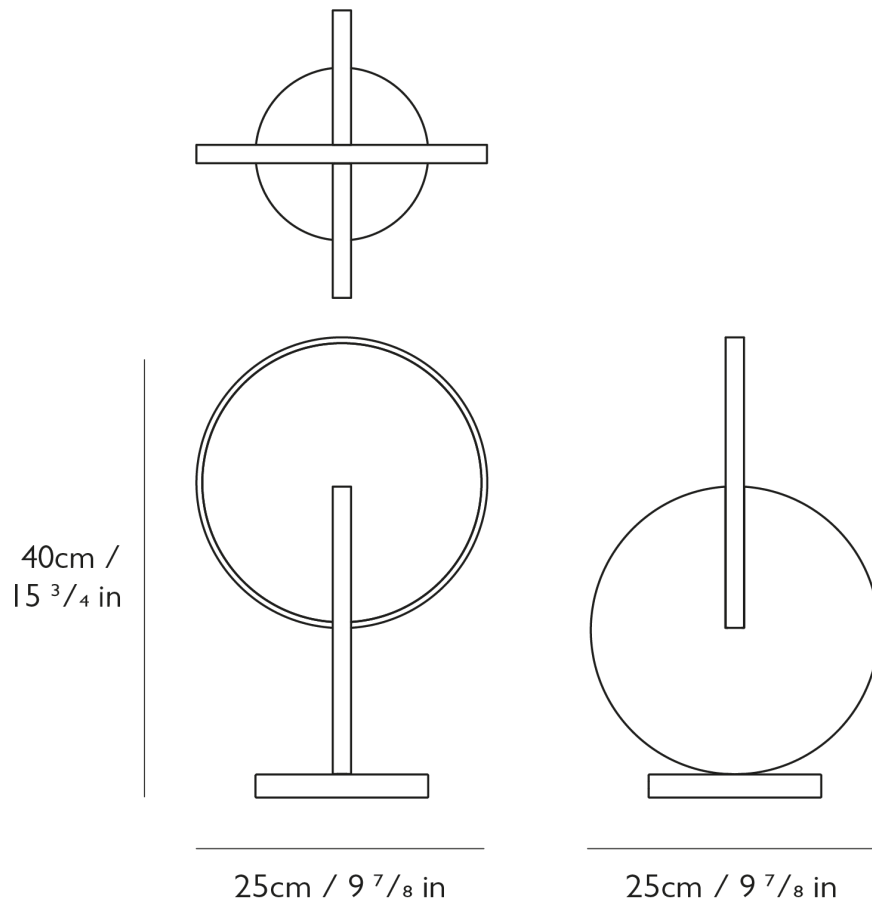

ECLIPSE TABLE LAMP — POLISHED GOLD

LEE BROOM

ECLIPSE TABLE LAMP – POLISHED GOLD

LEE BROOM

DESIGNER

Lee Broom

ORIGIN

United Kingdom

PRODUCTION

Made to Order

MATERIALS/FINISHES

Opal acrylic and steel with polished gold finish.

DIMENSIONS

W 9.88" x D 9.88" x H 15.75"

ILLUMINATION

8.5 Watt, 2700 Kelvin, 431 Lumens.

Voltage: 220-240V or 110-130V.

SUSPENSION

78.75" silver fabric outer with inline dimmer switch.