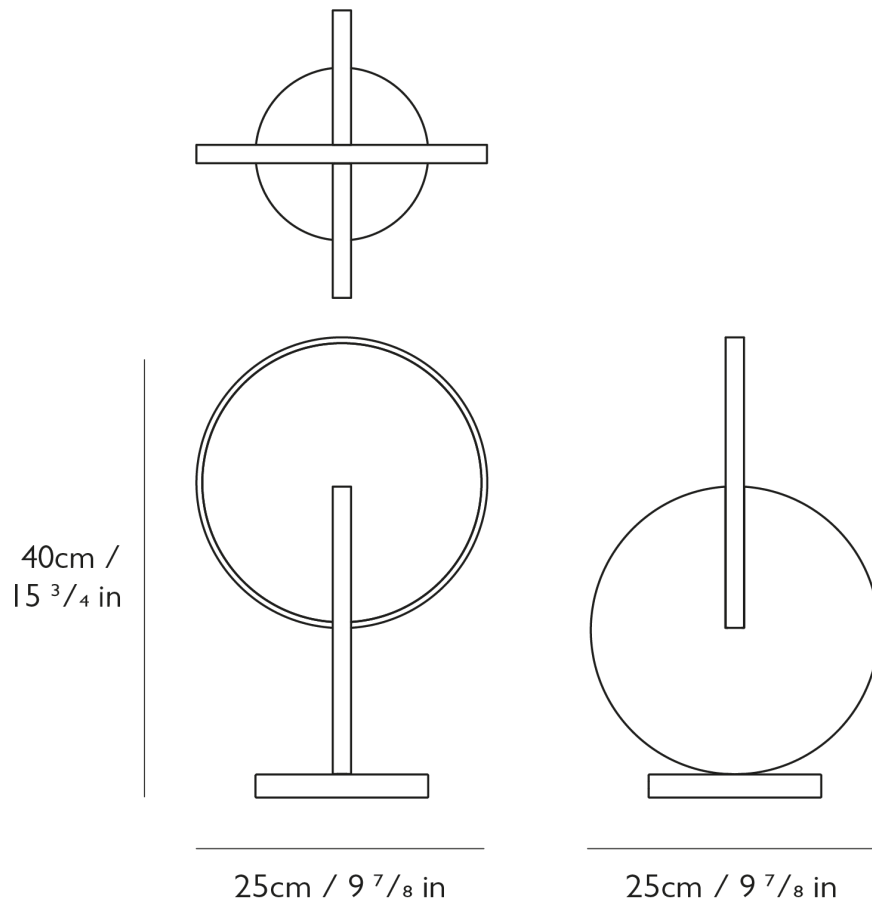

ECLIPSE TABLE LAMP

LEE BROOM

ECLIPSE TABLE LAMP

LEE BROOM

DESIGNER

Lee Broom

ORIGIN

United Kingdom

PRODUCTION

Made to Order

DATE

2019

MATERIALS/FINISHES

Opal acrylic and steel with polished chrome or polished gold finish.

DIMENSIONS

W 9.88" x D 9.88" x H 15.75"

ILLUMINATION

8.5 Watt, 2700 Kelvin, 431 Lumens.

Voltage: 220-240V or 110-130V.

SUSPENSION

78.75" silver fabric outer with inline dimmer switch.