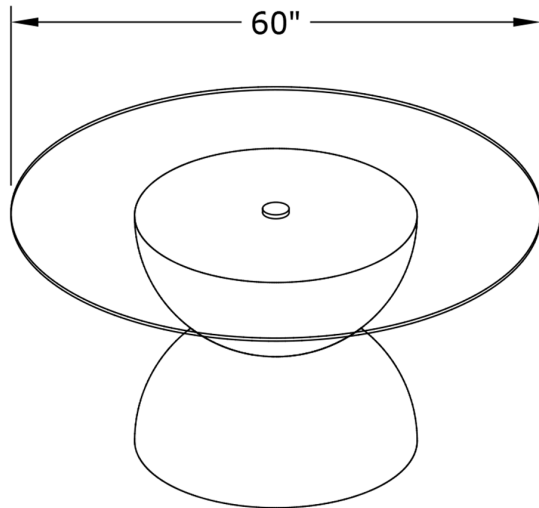

ELLIPSE DINING TABLE

BEN BARBER

ELLIPSE DINING TABLE

BEN BARBER

DESIGNER
Ben Barber

ORIGIN
Canada

PRODUCTION
Made to Order

DATE
2018

MATERIALS
Aluminum, glass and brass. Clear or black glass.

DIMENSIONS
Glass: Dia. 60" x H 29"
Base: Dia. 32" x H 29"