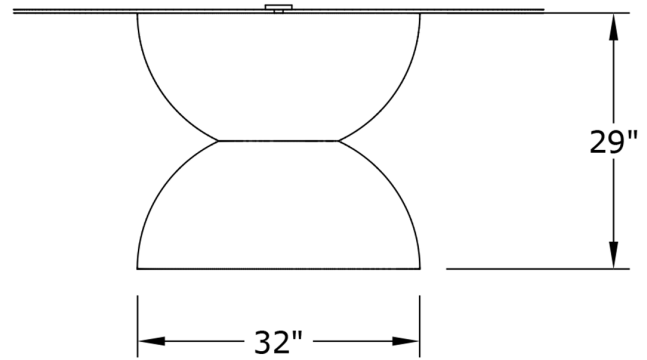

ELLIPSE DINING TABLE

BEN BARBER

ELLIPSE DINING TABLE

BEN BARBER

DESIGNER
Ben Barber

ORIGIN
Canada

PRODUCTION
Made to Order

DATE
2018

MATERIALS
Aluminum, glass and brass. Clear or black glass.

DIMENSIONS
Dia 60" (glass) x Dia 32" (base) x H 29"