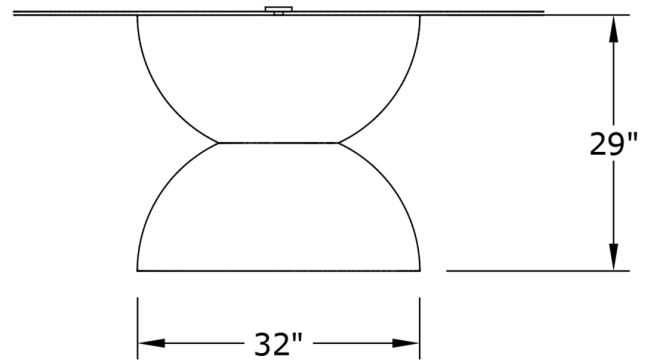

ELLIPSE DINING TABLE

BEN BARBER

ELLIPSE DINING TABLE

BEN BARBER

DESIGNER
Ben Barber

ORIGIN
Canada

PRODUCTION
Made to Order

DATE
2018

MATERIALS
Aluminum, glass and brass. Clear or black glass.

DIMENSIONS
Glass: Dia. 60" x H 29"
Base: Dia. 32" x H 29"