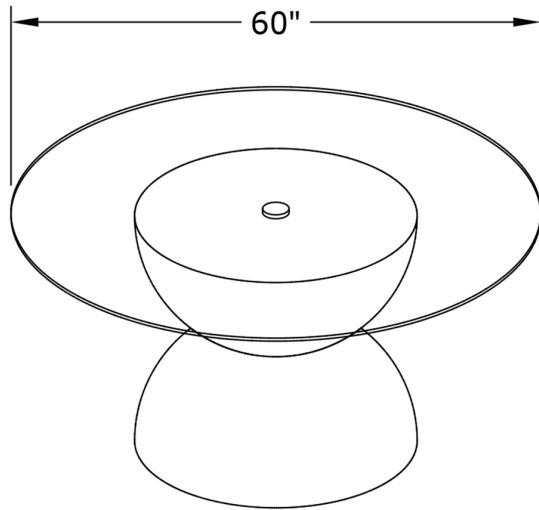

ELLIPSE DINING TABLE

BEN BARBER

ELLIPSE DINING TABLE

BEN BARBER

DESIGNER
Ben Barber

ORIGIN
Canada

PRODUCTION
Made to Order

DATE
2018

MATERIALS
Aluminum, glass and brass. Clear or black glass.

DIMENSIONS
Dia 60" (glass) x Dia 32" (base) x H 29"