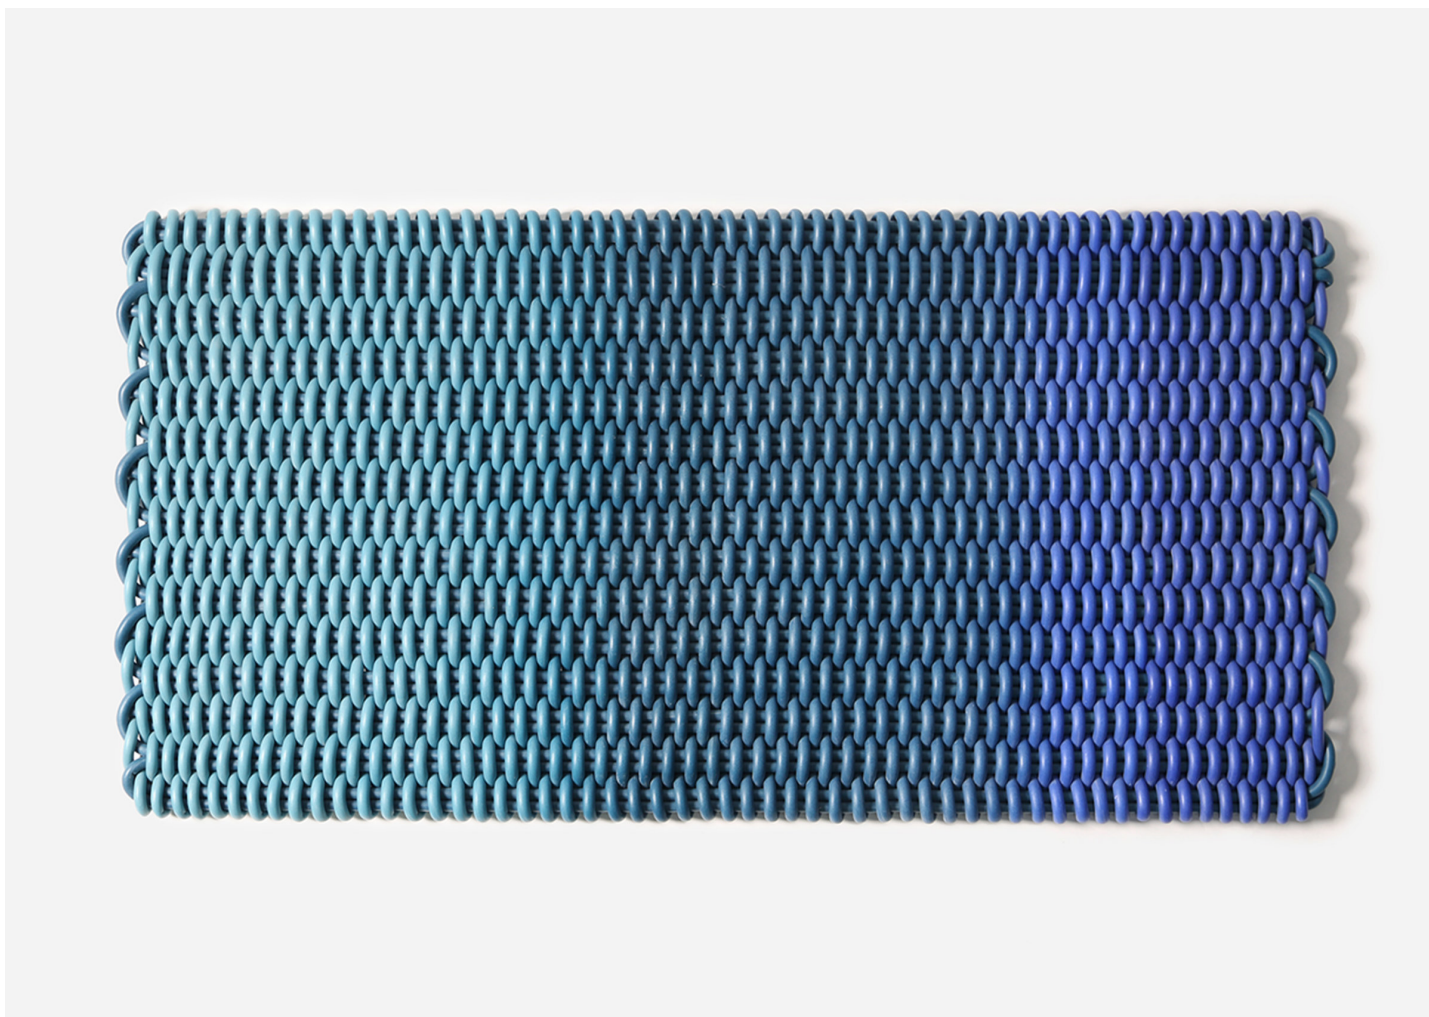

EMERALD BAY RUG

SHORE STUDIOS

MANUFACTURER
Shore Studios

ORIGIN
United Kingdom

PRODUCTION
Made to Order

DISCLAIMER

Each gradient combination is the same, but they do manifest in unique ways from piece-to-piece, while sticking to the pattern's logic and overall visual effect. Each gradient set will be one-of-a-kind, which differentiates it from our more simplistic solid color and striped designs.

MATERIALS

1" High-performance Silicone.

DIMENSIONS

Please see the options offered for standard sizing.

CUSTOMIZABLE

Custom sizing and colors available, please inquire directly.