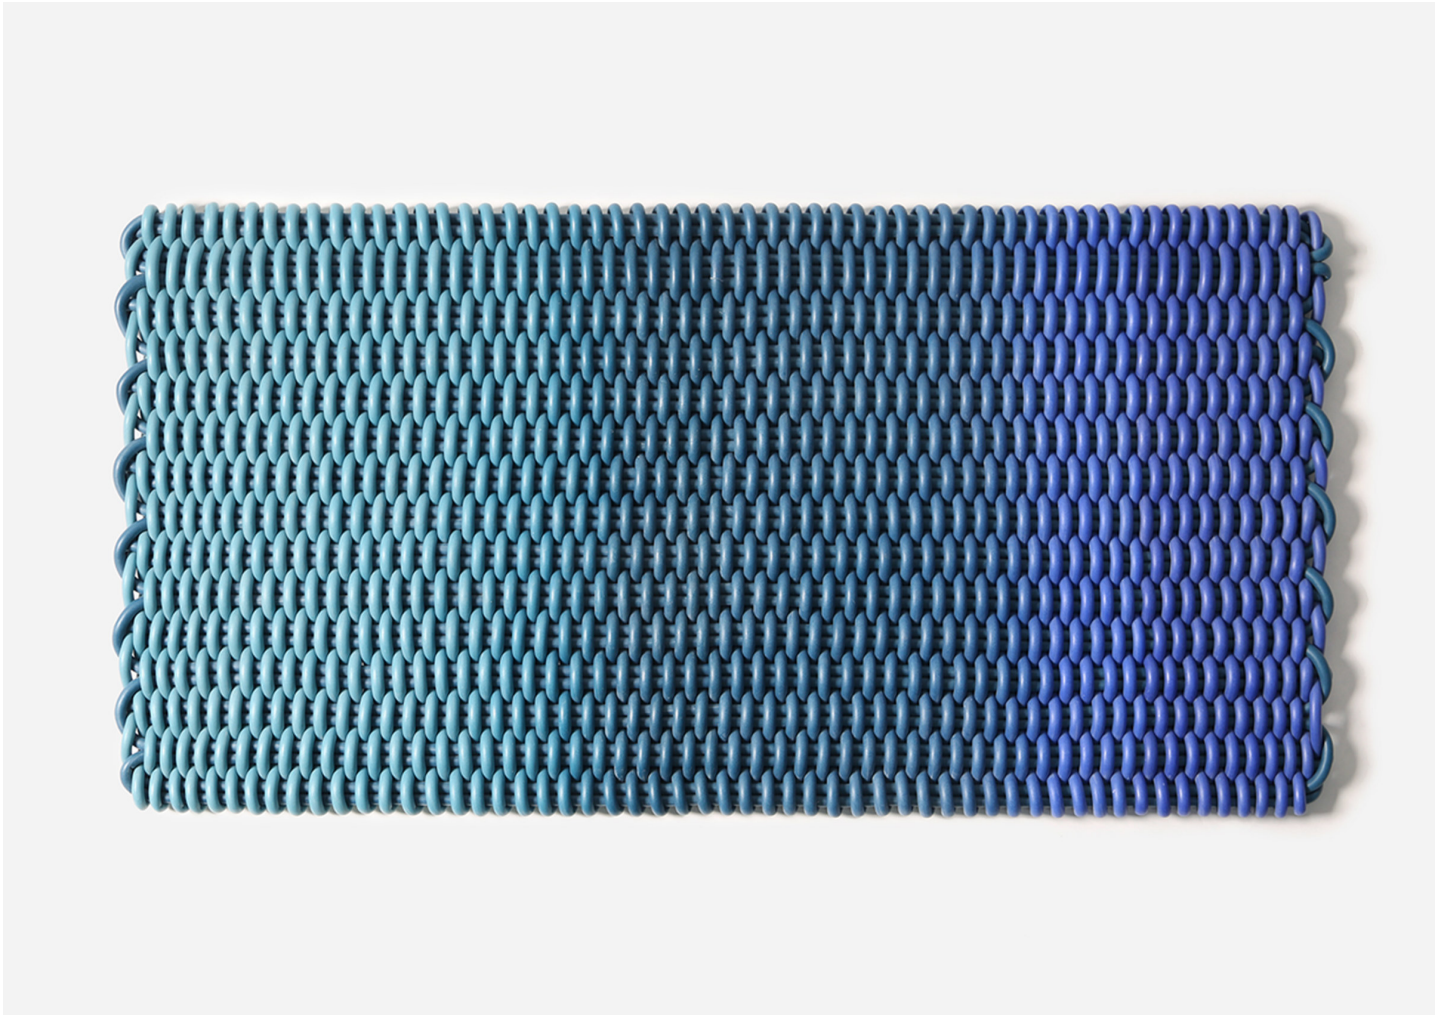

# EMERALD BAY RUG

SHORE RUGS

MANUFACTURER  
Shore Rugs

ORIGIN  
United Kingdom

PRODUCTION  
Made to Order

#### MATERIALS

Custom-engineered high-performance silicone. **Bold Weave**, which has a thickness of 1.2" (30mm).