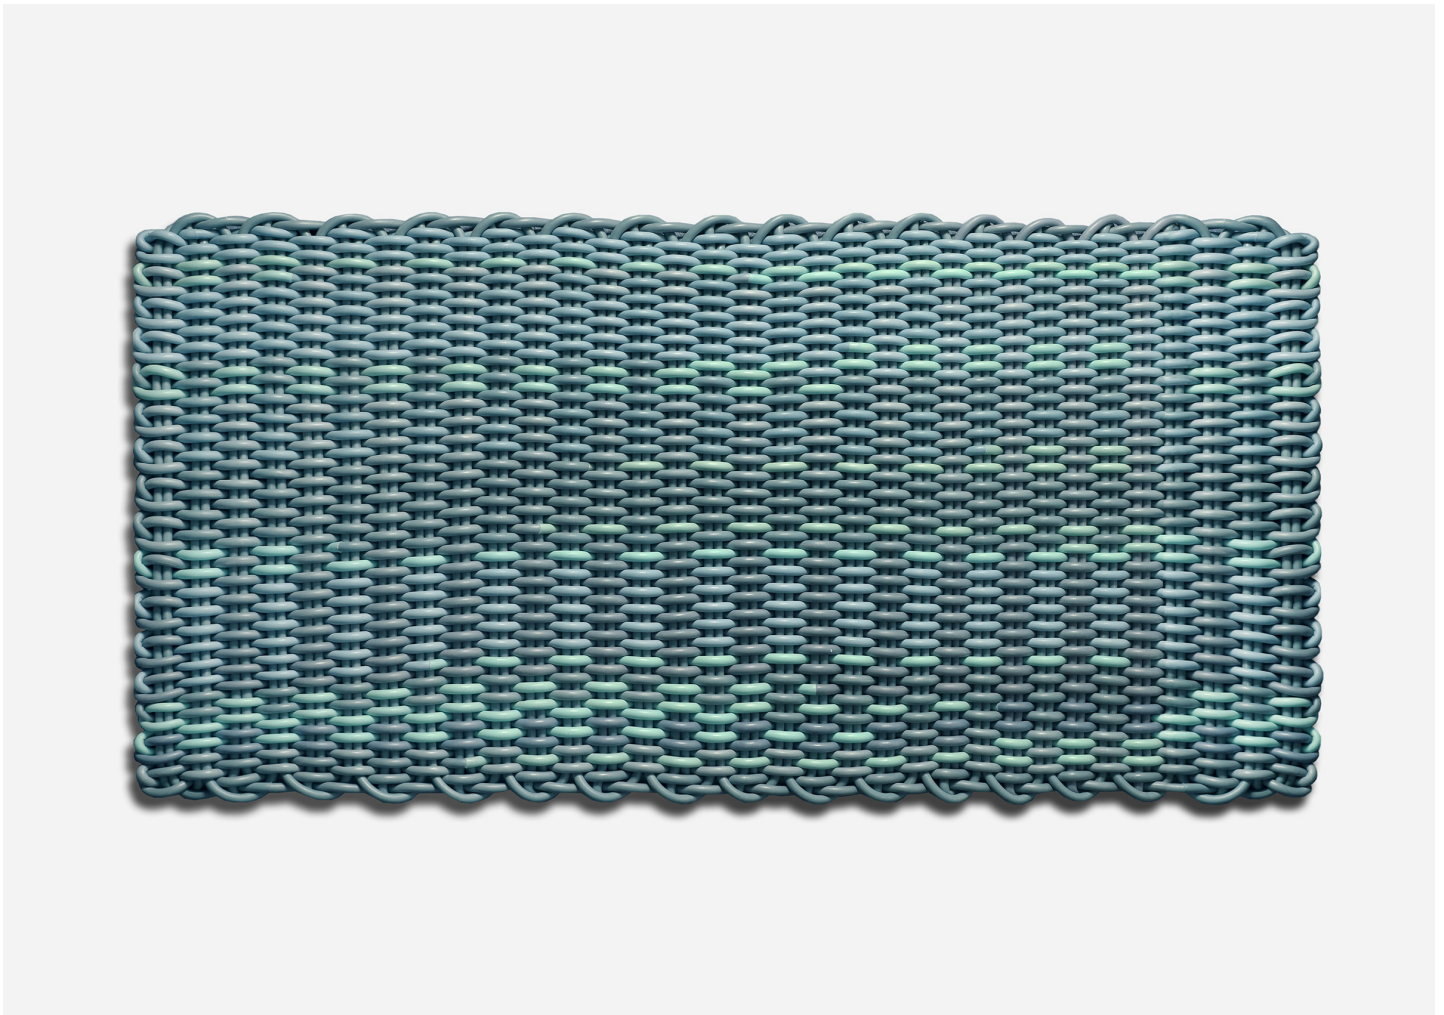

EMERALD COAST RUG

SHORE STUDIOS

MANUFACTURER
Shore Studios

ORIGIN
United Kingdom

PRODUCTION
Made to Order

DISCLAIMER

Every gradient combination follows the same pattern but expresses itself uniquely in each piece, maintaining the pattern's logic and overall visual effect. Each gradient set is distinct, separating it from solid colors and striped designs.

MATERIALS

Mats: 1" Thick Bold Weave, High-Performance Silicone.
Rugs: 0.5" Thick Fine Weave, High-Performance Silicone.

DIMENSIONS

Please see the options offered for standard sizing.

CUSTOMIZABLE

Custom sizing and colors available, please inquire directly.