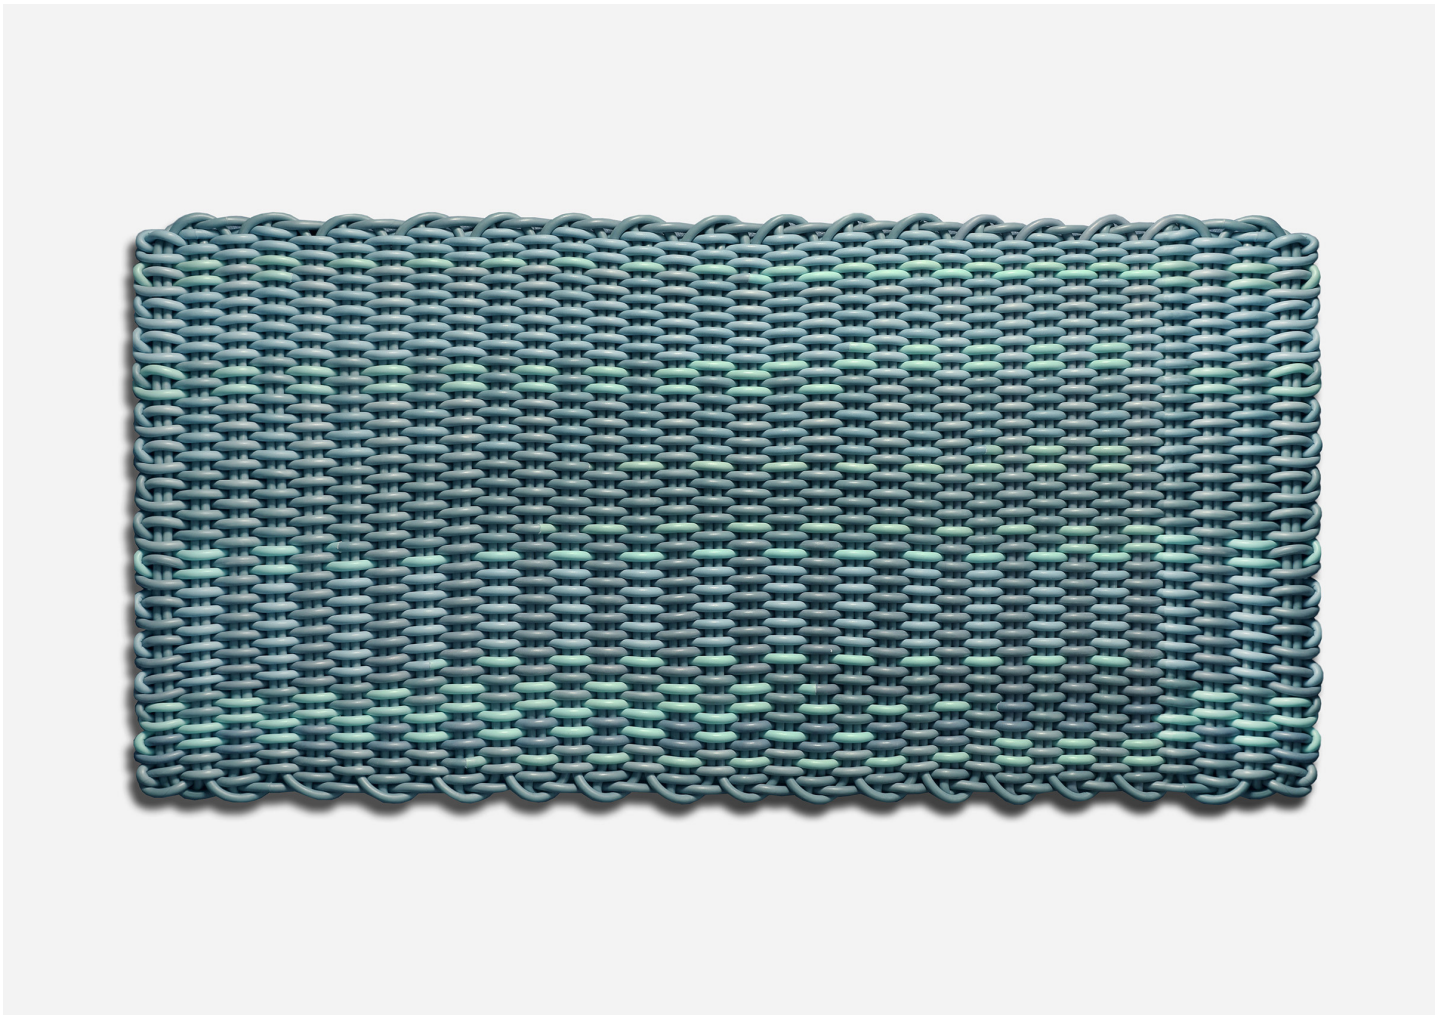

# EMERALD COAST RUG

SHORE STUDIOS

MANUFACTURER  
Shore Studios

ORIGIN  
United Kingdom

PRODUCTION  
Made to Order

#### DISCLAIMER

Every gradient combination follows the same pattern but expresses itself uniquely in each piece, maintaining the pattern's logic and overall visual effect. Each gradient set is distinct, separating it from solid colors and striped designs.

#### MATERIALS

Mats: 1" Thick Bold Weave, High-Performance Silicone.  
Rugs: 0.5" Thick Fine Weave, High-Performance Silicone.