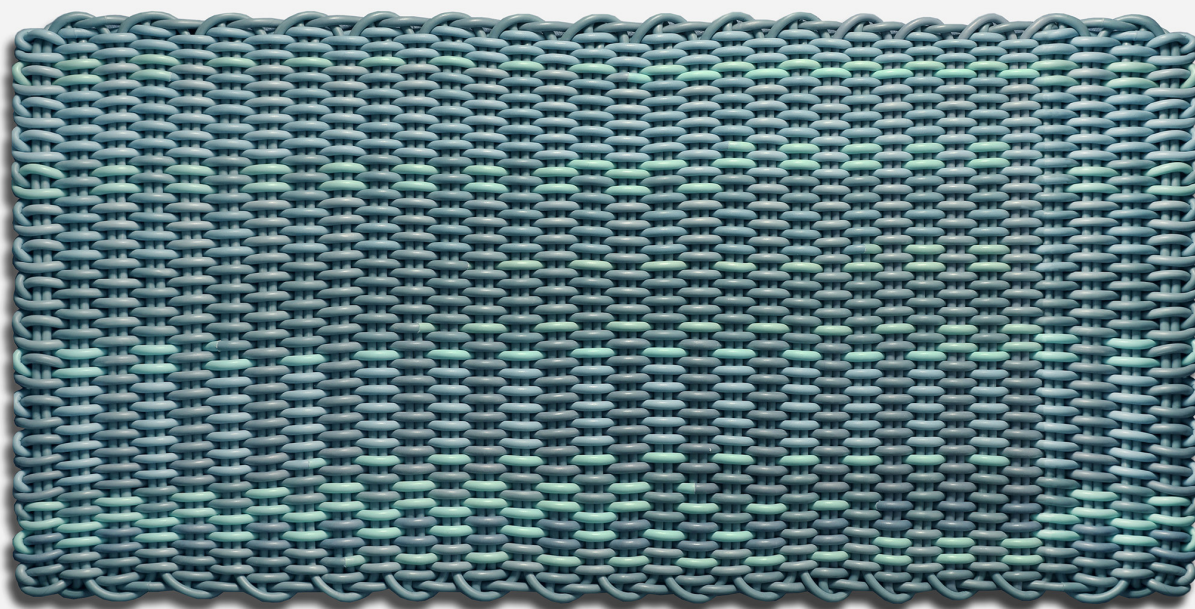

EMERALD COAST RUG

SHORE RUGS

MANUFACTURER

Shore Rugs

ORIGIN

United Kingdom

PRODUCTION

Made to Order

MATERIALS

Custom-engineered high-performance silicone. Bold Weave, which has a thickness of 1.2" (30mm).

DIMENSIONS

Please see options for the standard sizes offered. Custom sizes are available, please inquire directly.

CUSTOMIZABLE

Custom sizing and colors available, please inquire directly.