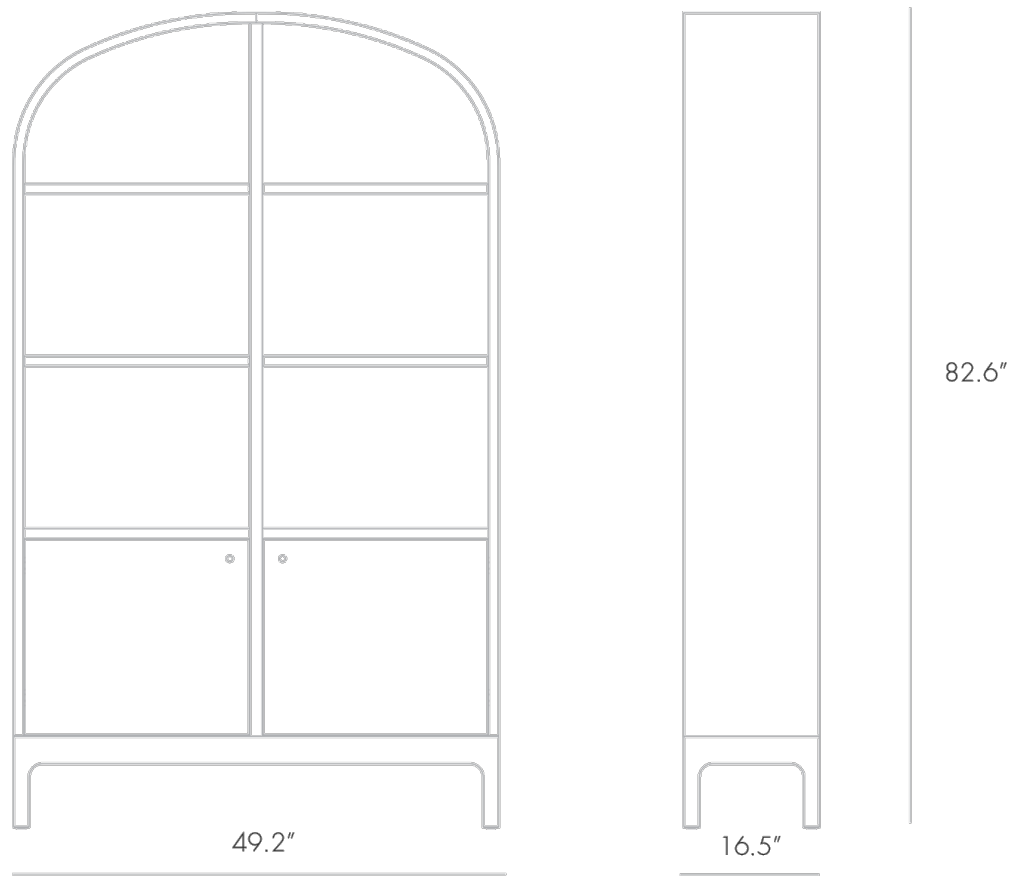

# EMIL CABINET

PINCH

DESIGNER

Pinch

ORIGIN

United Kingdom

PRODUCTION

Made to Order

DATE

2018

MATERIALS

Lacquered exterior. European Oak with white oil or Black American Walnut with lacquer finish.

DIMENSIONS

W 49.2" x D 16.5" x H 82.6"