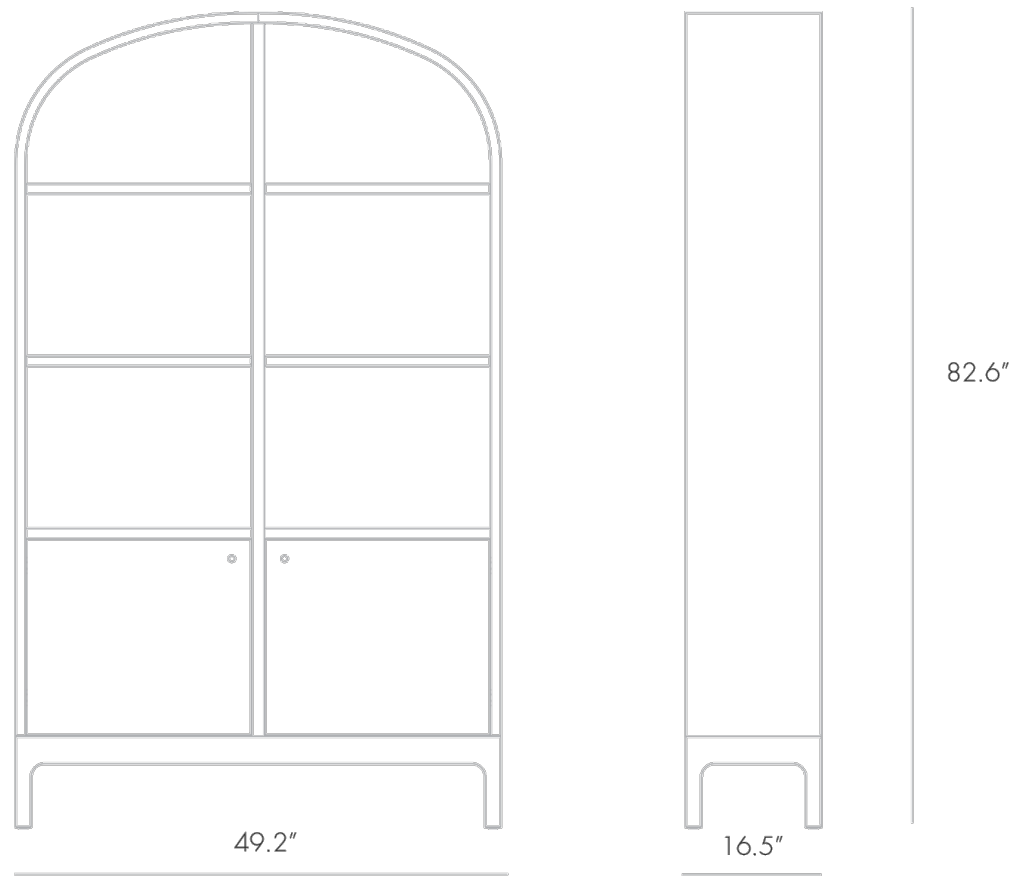

EMIL DRESSER

PINCH

EMIL DRESSER

PINCH

DESIGNER

Pinch

ORIGIN

United Kingdom

PRODUCTION

Made to Order

DATE

2018

MATERIALS

Lacquered exterior. European Oak with white oil or Black American Walnut with lacquer finish.

DIMENSIONS

L 49.2" x W 16.5" x H 82.6"