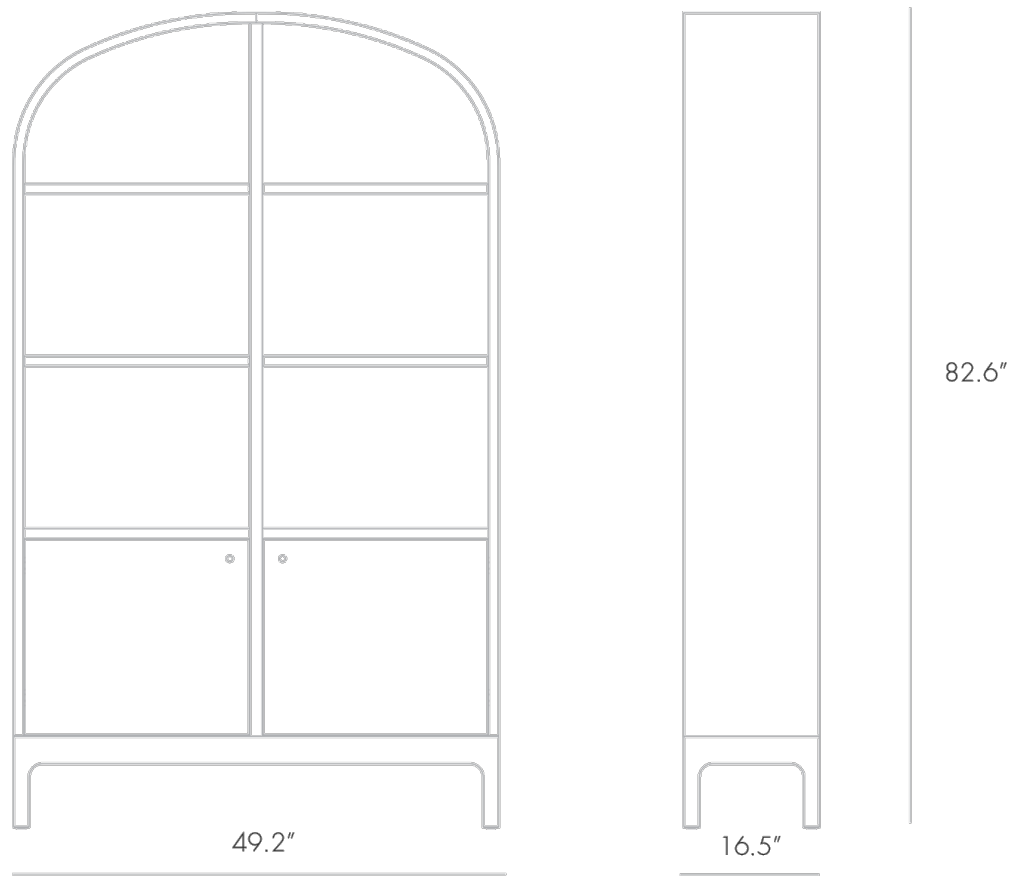

# EMIL DRESSER

PINCH

MANUFACTURER

Pinch

ORIGIN

United Kingdom

PRODUCTION

Made to Order

DATE

2018

MATERIALS

European oak or black American walnut with lacquered exterior.

DIMENSIONS

L 49.2" x W 16.5" x H 82.6"