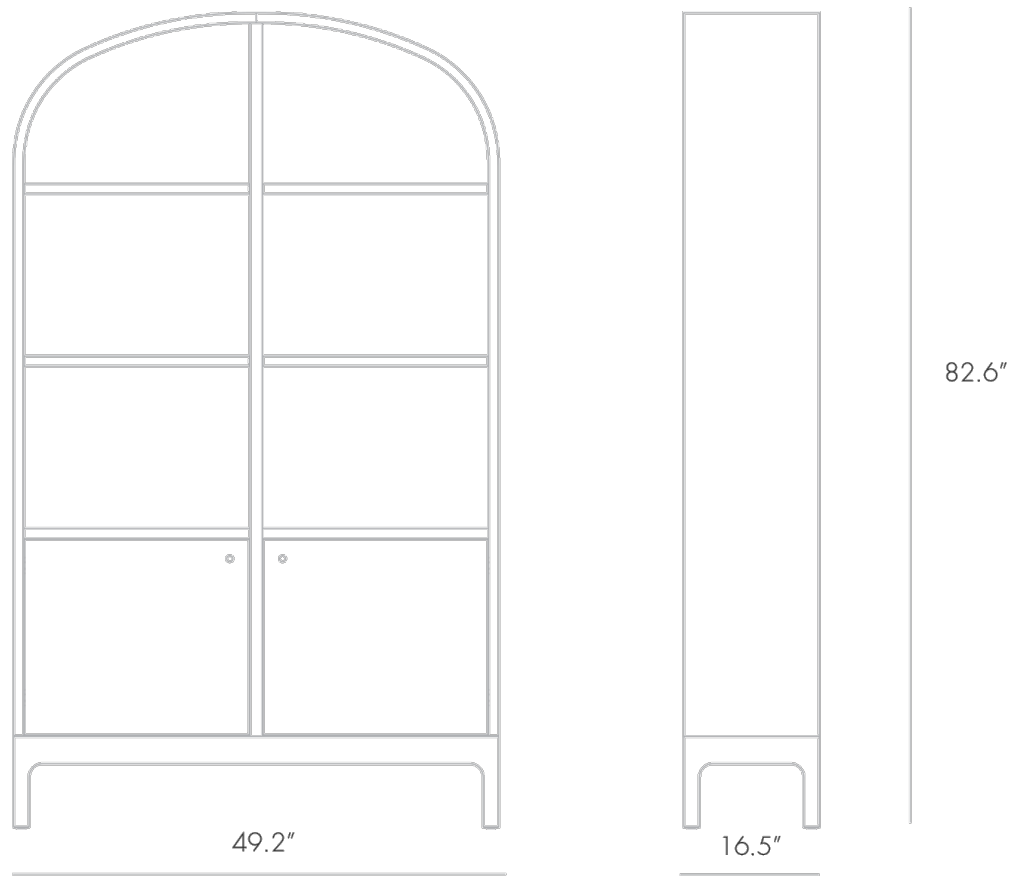

# EMIL CABINET — WHITE OILED OAK — TURNER LACQUER

PINCH

DESIGNER

Pinch

ORIGIN

United Kingdom

PRODUCTION

Made to Order

DATE

2018

MATERIALS

Turner lacquered exterior. European Oak with white oil

DIMENSIONS

W 49.2" x D 16.5" x H 32.3"