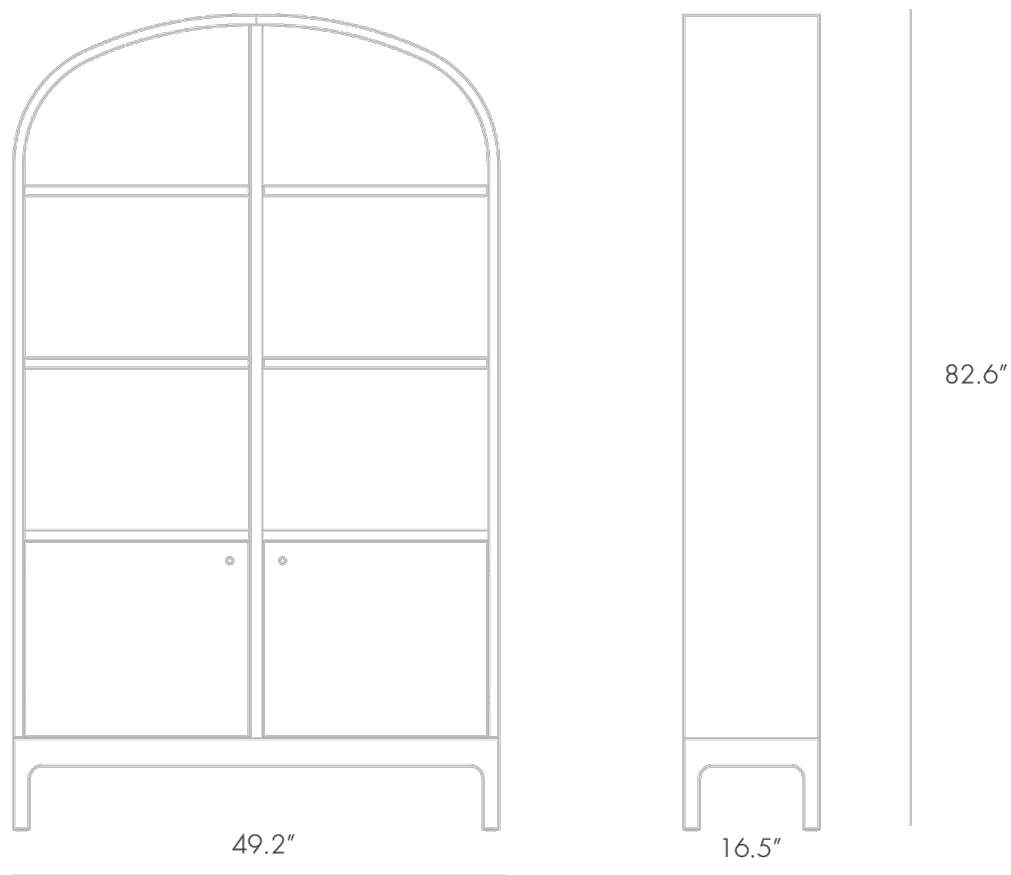

EMIL CABINET — WHITE OILED OAK — TURNER LACQUER

PINCH

EMIL CABINET — WHITE OILED OAK — TURNER LACQUER

PINCH

DESIGNER

Pinch

ORIGIN

United Kingdom

PRODUCTION

Made to Order

DATE

2018

MATERIALS

Turner lacquered exterior. European Oak with white oil

DIMENSIONS

W 49.2" x D 16.5" x H 32.3"