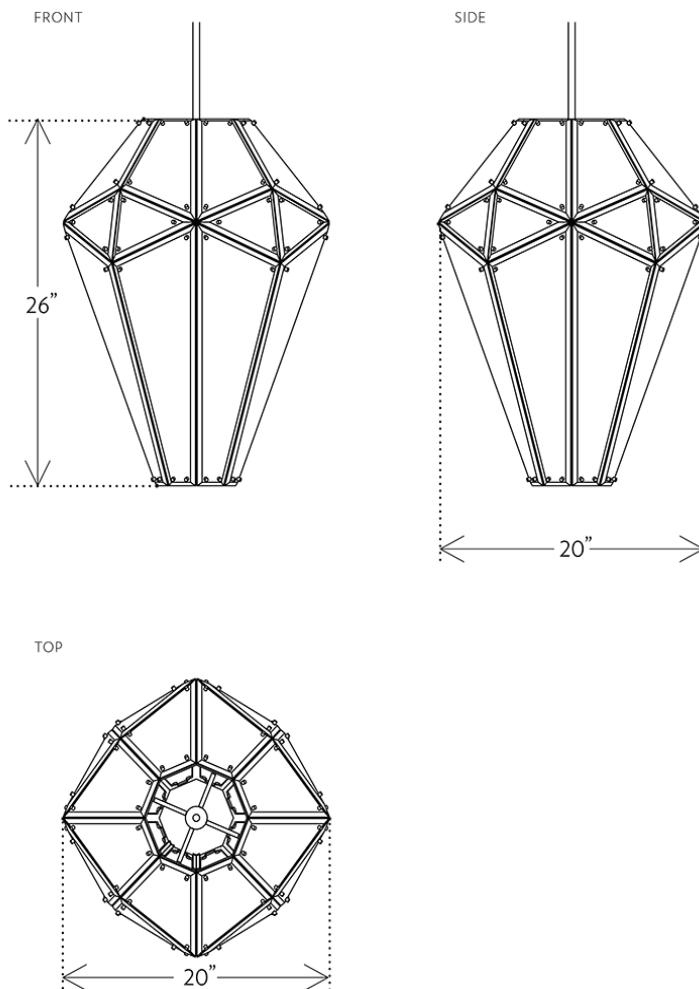

EMPIRE CHANDELIER EM.08.01

MARY WALLIS

EMPIRE CHANDELIER EM.08.01

MARY WALLIS

DESIGNER
Mary Wallis

ORIGIN
United States

PRODUCTION
Made to Order

WEIGHT
30 lbs.

MATERIALS/FINISHES
Hand-cut and beveled glass available in clear, grey, bronze, or white. Brass hardware available in brushed brass, vintage brass, oil-rubbed bronze, or satin nickel finish.

DIMENSIONS
Canopy: Dia. 5" x H .25"
Fixture: L 20" x W 20" x H 26"
Overall Height: Site adjustable up to 62.25"

SUSPENSION
A 36" site-adjustable stem is included with purchase. The aluminum stem will come in matching metal finish. Maximum length 72" upon request.