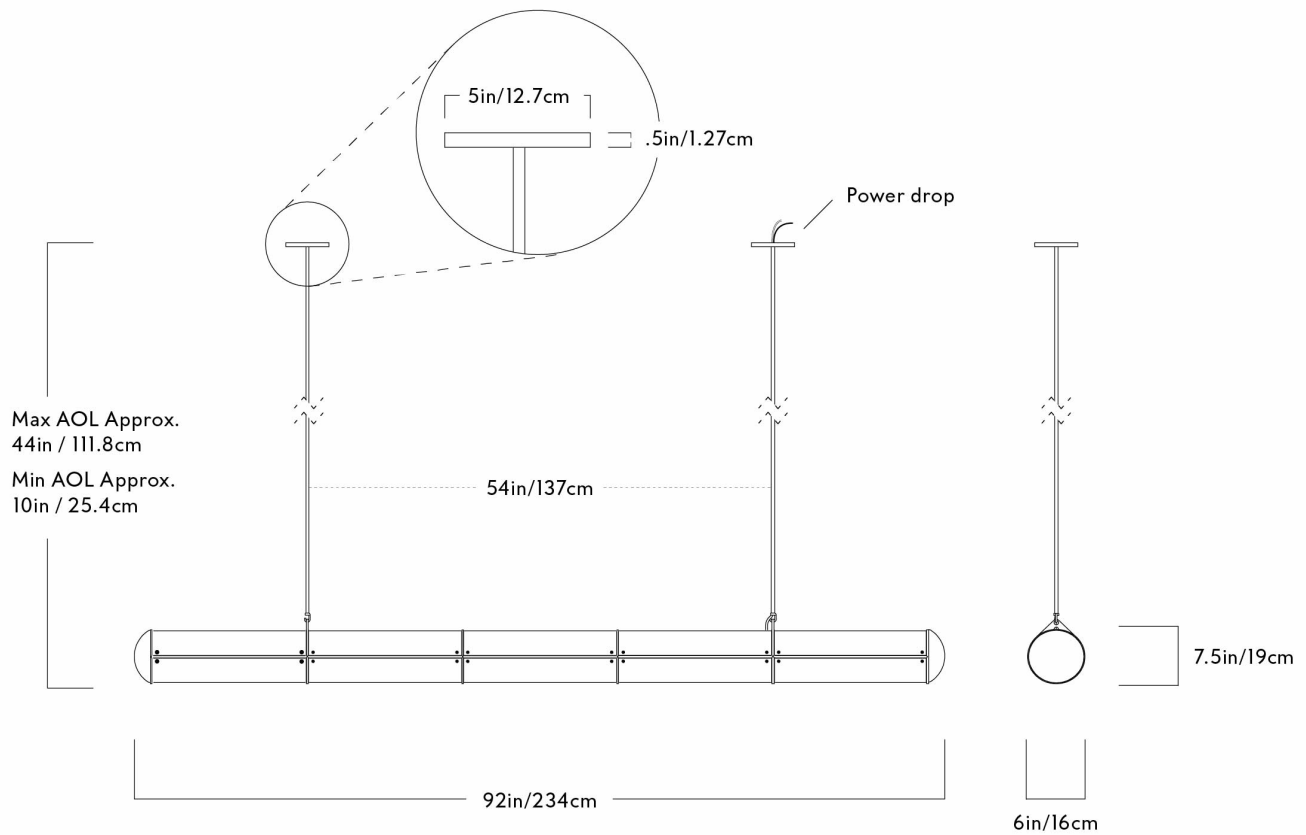

# ENDLESS STRAIGHT – 5 UNITS

JASON MILLER FOR ROLL & HILL

DESIGNER  
Jason Miller

MANUFACTURER  
Roll & Hill

ORIGIN  
United States

PRODUCTION  
Made to Order

DATE  
2011

WEIGHT  
33 lbs.

#### DIMENSIONS

Canopy: Dia. 5" x H .5"

Fixture: L 92" x W 6" x H 7.5"

Overall Height: Min: 10", Max: 44"

#### SUSPENSION

A 35" site-adjustable stem is included with purchase. The aluminum stem will come in matching metal finish. Custom stem lengths are available at an additional cost.