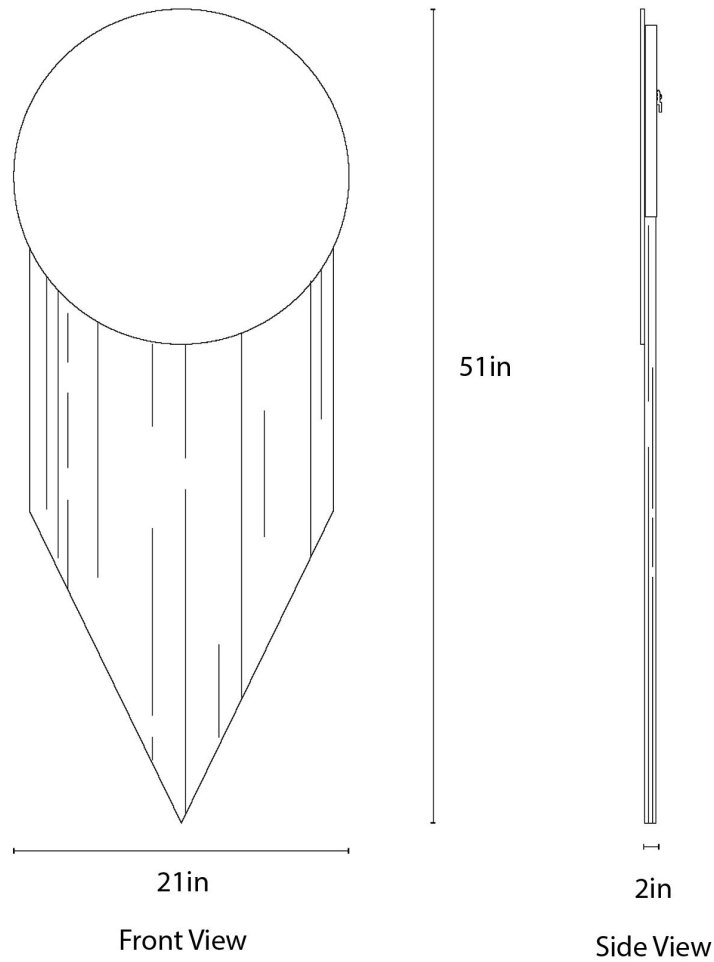

EOS MIRROR

BEN & AJA BLANC

EOS MIRROR

BEN & AJA BLANC

DESIGNER
Ben & Aja Blanc

ORIGIN
United States

PRODUCTION
Made to Order

WEIGHT
12 lbs.

MATERIALS
Mirrored Glass, Silk, Mohair, Wool, and Brass.

DIMENSIONS
L 21" x W 2" x H 51"