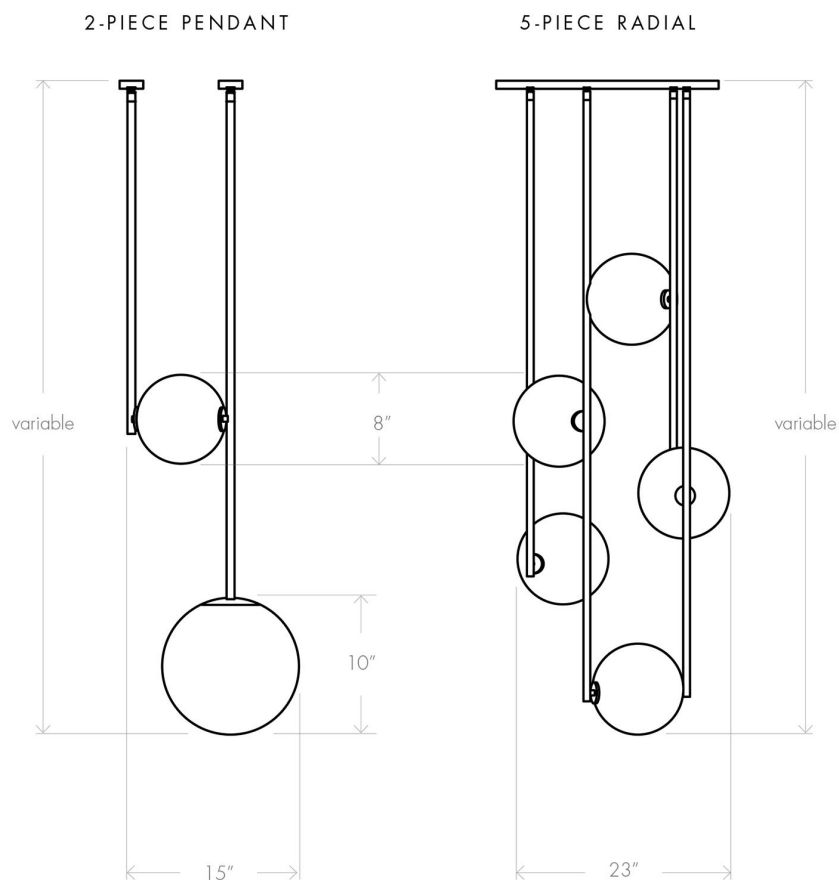

EQUALIZER 2 PENDANT – CHAMELEON

LADIES & GENTLEMEN

EQUALIZER 2 PENDANT – CHAMELEON

LADIES & GENTLEMEN

DESIGNER

Ladies & Gentlemen

ORIGIN

United States

DIMENSIONS

Canopy: Dia. 12"

Fixture: L 15" x W 10"

Overall Height: Custom length made to order.

ILLUMINATION

110-2240V: G4 LED; Max 25 watts, 2700k, 550 lm, 30,000 bulb life hours, dimmable.

SUSPENSION

Pendant lengths are pre-set during production and are not site adjustable. Lengths are determined by client upon order confirmation.