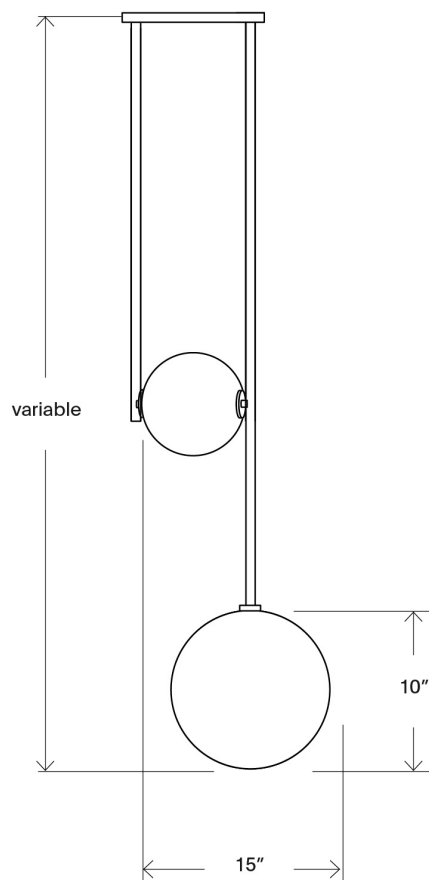

EQUALIZER 2 PENDANT

LADIES & GENTLEMEN

DESIGNER
Ladies & Gentlemen

ORIGIN
United States

PRODUCTION
Made to Order

DATE
2016

CERTIFICATIONS
UL upon request.

MATERIALS

Handblown glass with satin luster finish, glass available in Cream, Smokey Green, or Chameleon. Anodized aluminum available in Bronze, Olive, Brass or Blackened.

DIMENSIONS

Canopy: Dia. 12"

Fixture: Dia. 15"

Overall Height: Custom length made to order.

ILLUMINATION

120V/220V: G4 LED, Max 25W, 2700k, 30,000 hours bulb life.

SUSPENSION

Pendant lengths are pre-set during production and are not site adjustable. Lengths are determined by client upon order confirmation.

CANOPY

Dia. 12"