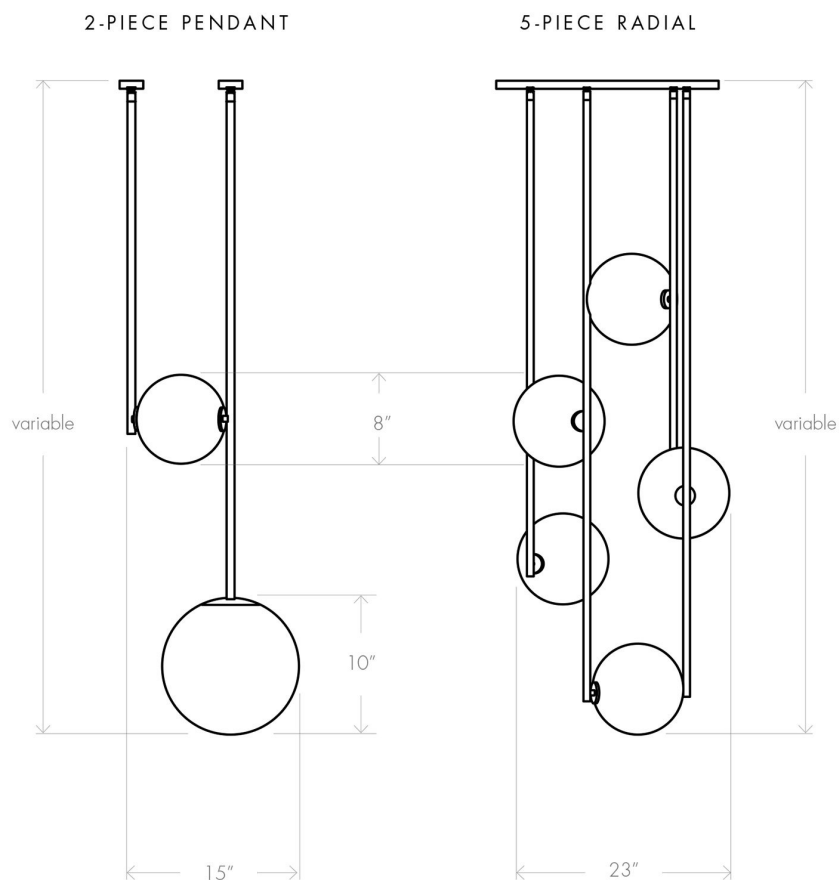

EQUALIZER 2 PENDANT

LADIES & GENTLEMEN

DESIGNER
Ladies & Gentlemen

ORIGIN
United States

PRODUCTION
Made to Order

DATE
2016

CERTIFICATIONS
UL upon request.

MATERIALS

Handblown glass with satin luster finish, available colors: Cream, Smokey green, Grey or Chameleon. Anodized aluminum: Bronze, Olive, Blackened. Custom finishes available.

DIMENSIONS

W 14" x D 10" x H 33" as shown
Dimensions variable.

ILLUMINATION

110-2240V: G4 LED; Max 25 watts.

SUSPENSION

Solid tubing. Minimum height listed. Height is made to order.

BACKPLATE

Dia 12" canopy