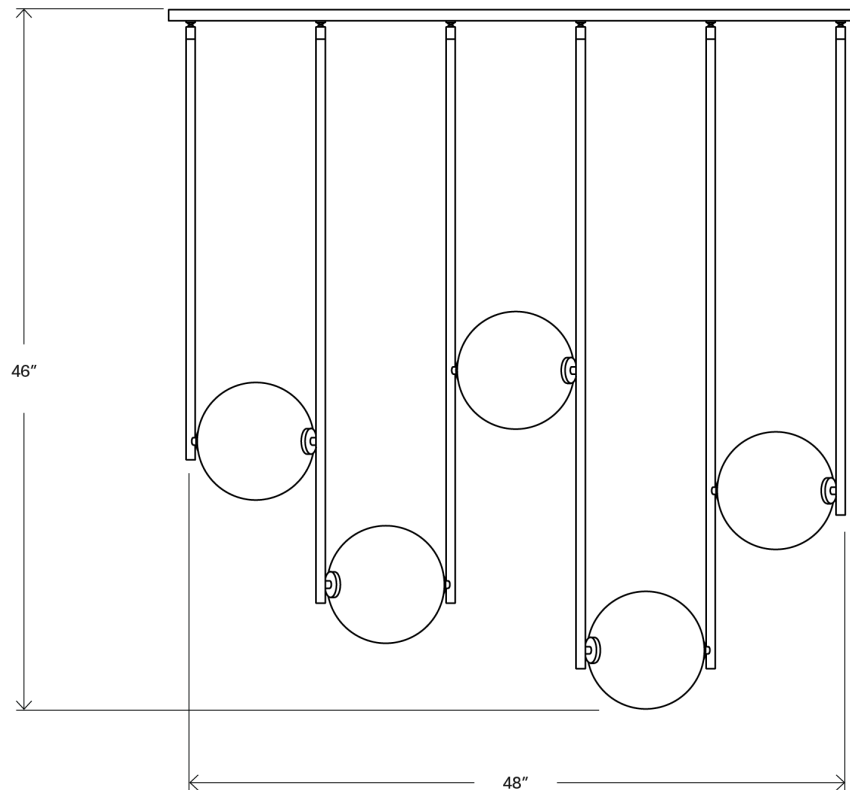

EQUALIZER 5 ROW

LADIES & GENTLEMEN

EQUALIZER 5 ROW

LADIES & GENTLEMEN

DESIGNER
Ladies & Gentlemen

ORIGIN
United States

PRODUCTION
Made to Order

DATE
2016

CERTIFICATIONS
UL.

MATERIALS
Handblown glass with satin luster finish, available in Cream, Smokey Green, Grey, or Chameleon. Anodized aluminum available in Bronze, Olive, or Blackened.

DIMENSIONS
Canopy: L 48" x W 10"
Fixture: L 48" x H 46"
Overall Height: 46"

ILLUMINATION
120V/220V: G4 LED, Max 25 watts, 2700k, 30,000 hours bulb life, 550lm per globe, dimmable.