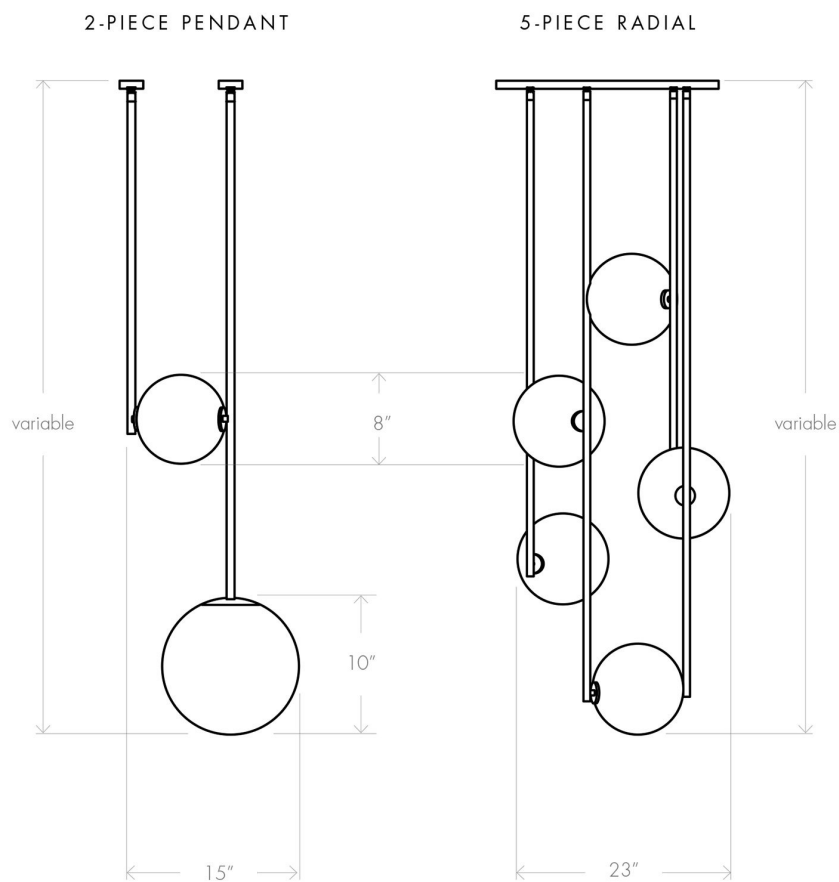

# EQUALIZER 5 RADIAL PENDANT

LADIES & GENTLEMEN

# EQUALIZER 5 RADIAL PENDANT

LADIES & GENTLEMEN

DESIGNER  
Ladies & Gentlemen

ORIGIN  
United States

PRODUCTION  
Made to Order

DATE  
2016

CERTIFICATIONS  
UL upon request.

MATERIALS  
Handblown glass with satin luster finish, available colors: Cream, Smokey green, Grey, or Chameleon. Anodized aluminum: Bronze, Olive, Blackened or Brass. Custom finishes available.

DIMENSIONS  
D 23" x H 69"

ILLUMINATION  
110-2240V: G4 LED; Max 25 watts.

SUSPENSION  
Solid tubing. Minimum height listed. Height is made to order.