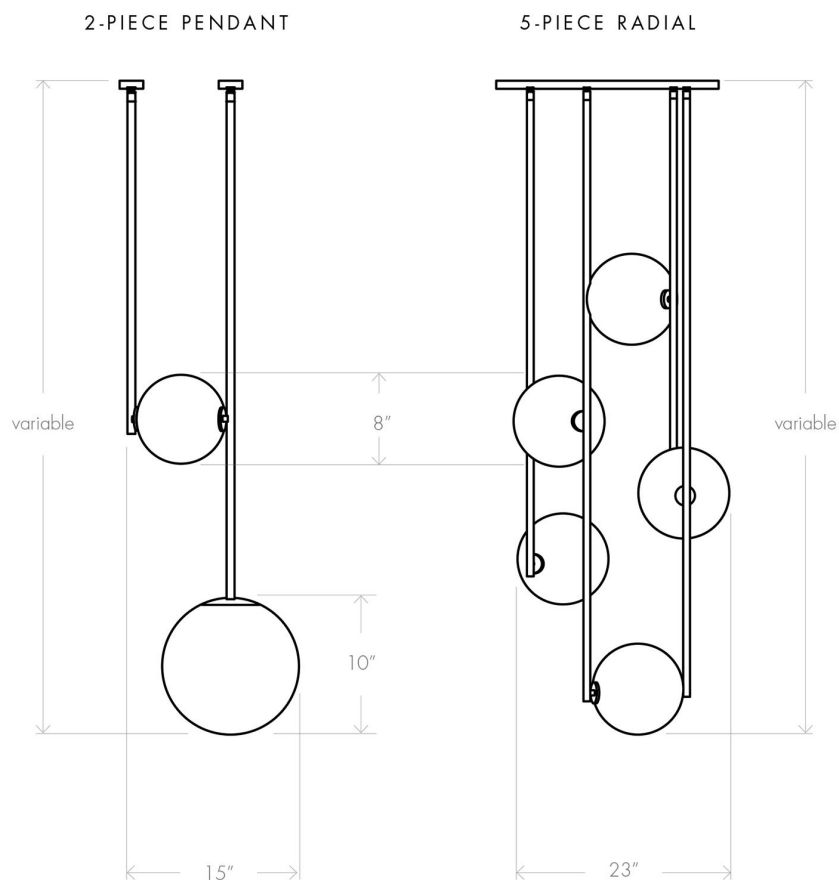

EQUALIZER 5 RADIAL PENDANT

LADIES & GENTLEMEN

EQUALIZER 5 RADIAL PENDANT

LADIES & GENTLEMEN

MANUFACTURER
Ladies & Gentlemen

ORIGIN
United States

PRODUCTION
Made to Order

DATE
2016

DIMENSIONS
D 23" x H 69"

ILLUMINATION
110-2240V: G4 LED; Max 25 watts.

SUSPENSION
Solid tubing. Minimum height listed. Height is made to order.