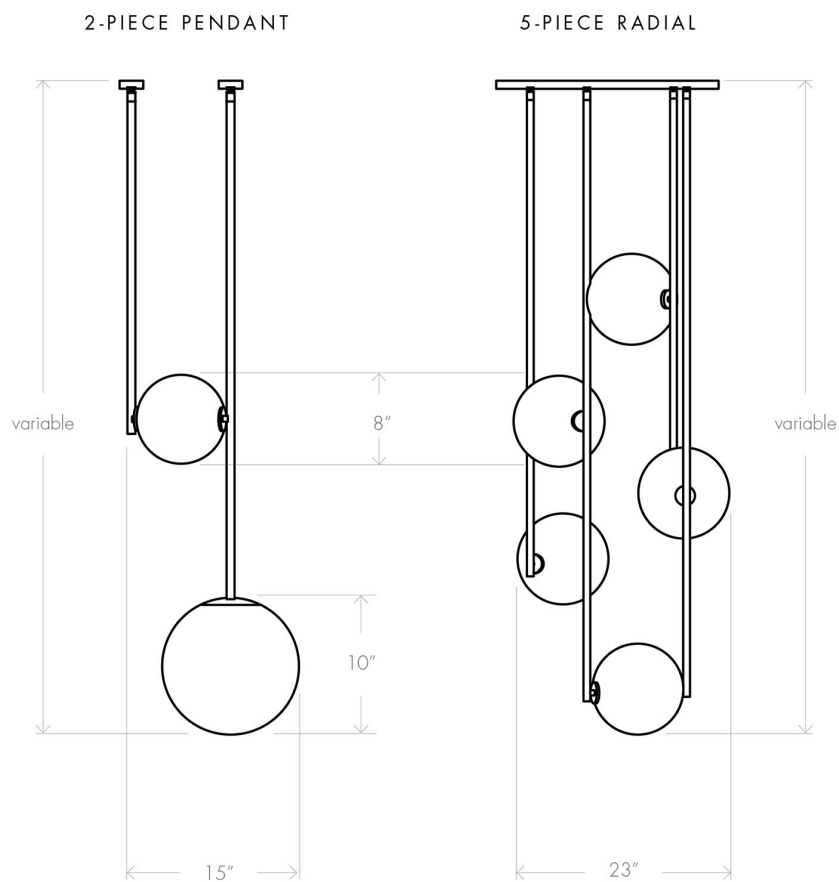

EQUALIZER 5 RADIAL PENDANT

LADIES & GENTLEMEN

EQUALIZER 5 RADIAL PENDANT

LADIES & GENTLEMEN

DESIGNER
Ladies & Gentlemen

ORIGIN
United States

PRODUCTION
Made to Order

DATE
2016

DIMENSIONS
D 23" x H 69"

ILLUMINATION
110-2240V: G4 LED; Max 25 watts.

SUSPENSION
Solid tubing. Minimum height listed. Height is made to order.