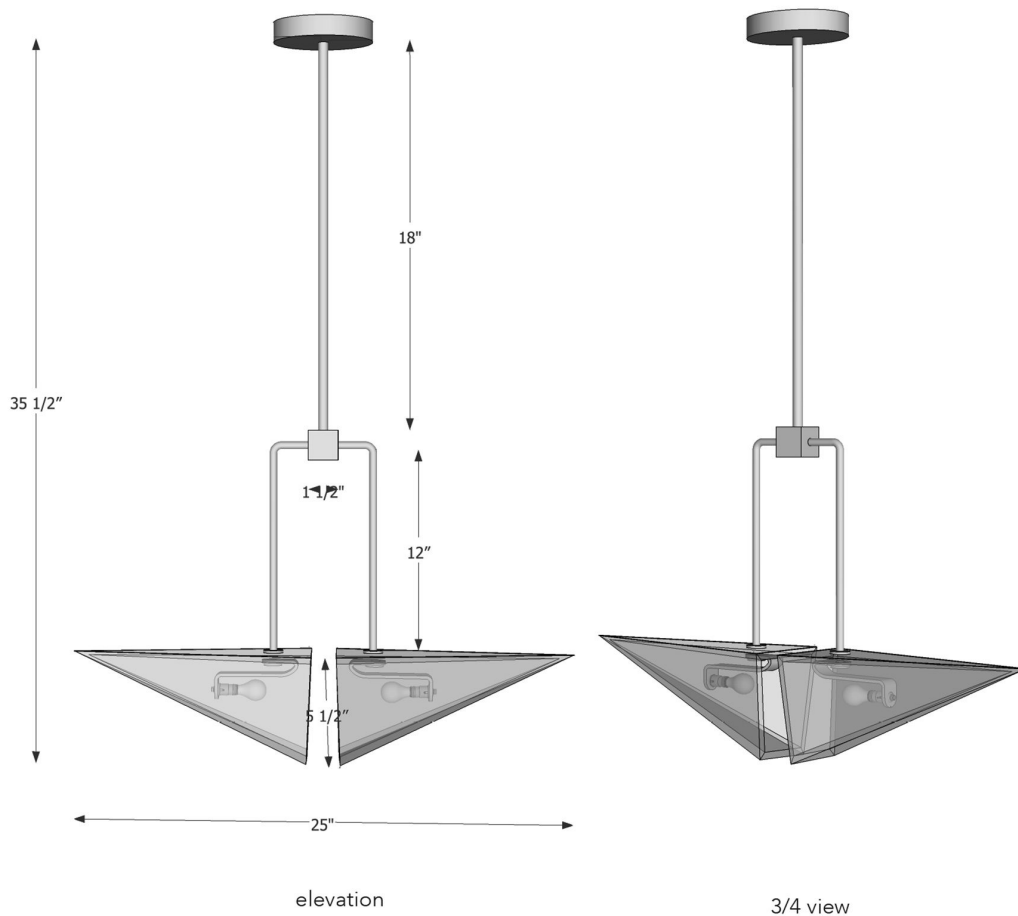

EQUINOX PENDANT

BIANCO LIGHT + SPACE

EQUINOX PENDANT

BIANCO LIGHT + SPACE

MANUFACTURER
Bianco Light + Space

ORIGIN
United States

PRODUCTION
Made to Order

WEIGHT
4 lb

MATERIALS
Brushed brass and celadon color hand-blown glass.

DIMENSIONS
W 20" x D 5" x H 18"

ILLUMINATION
120V: Candelabra socket, 2 x 25 watt.