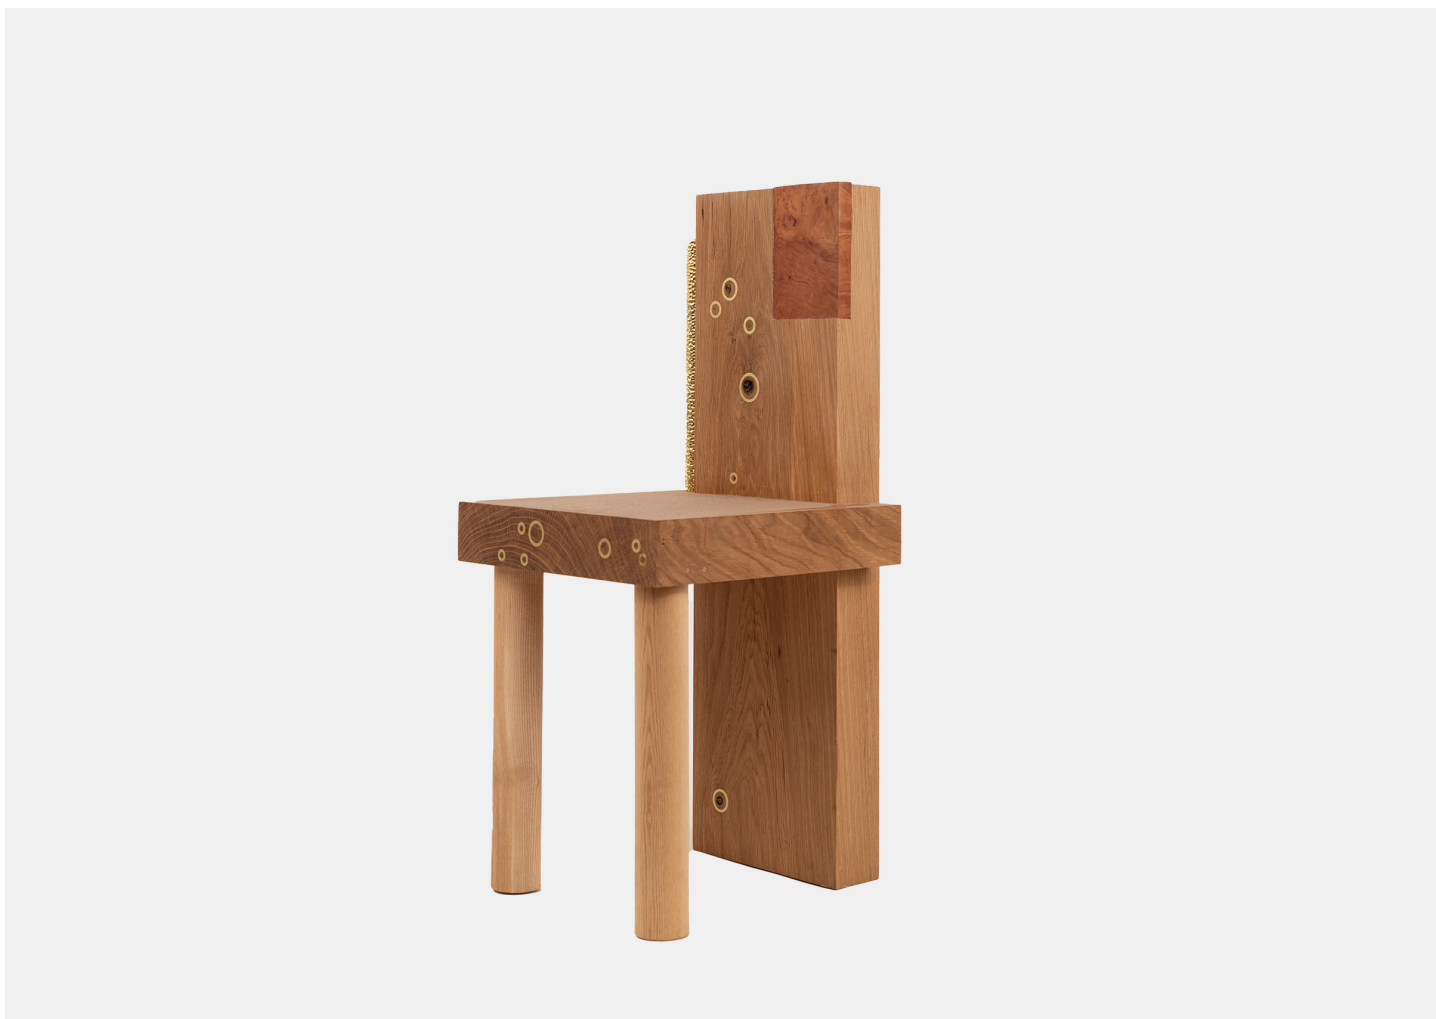

# ERRATICS 3

RAFI AJL

DESIGNER  
Rafi Ajl

ORIGIN  
United States

PRODUCTION  
One of a Kind

DATE  
2023

WEIGHT  
32 lbs.

MATERIALS  
White Oak, Brass, Madrone Burl.

DIMENSIONS  
W 13" x D 12.5" x H 28"  
Seat Depth: 11"  
Seat Height: 15.5"