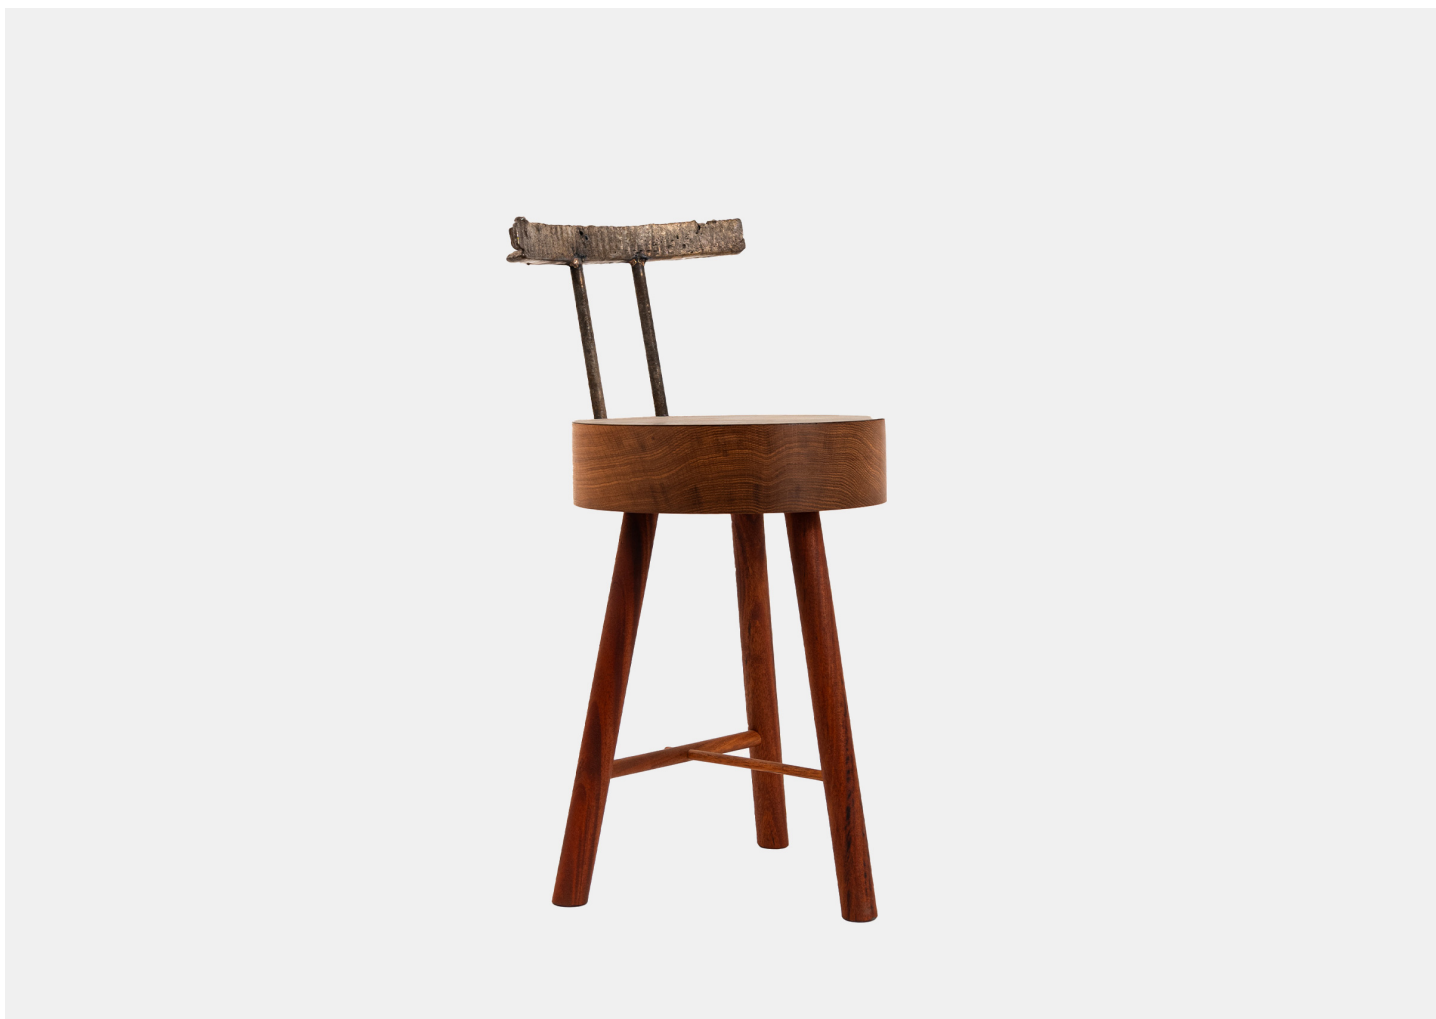

# ERRATICS 7

RAFI AJL

DESIGNER  
Rafi Ajl

ORIGIN  
United States

PRODUCTION  
One of a Kind

DATE  
2023

WEIGHT  
15 lbs.

MATERIALS  
Mahogany, White Oak, Brass, Silver Nitrate Patina.

DIMENSIONS  
W 11.25" x H 23.75"  
Seat Depth: 11.25"  
Seat Height: 16.75"