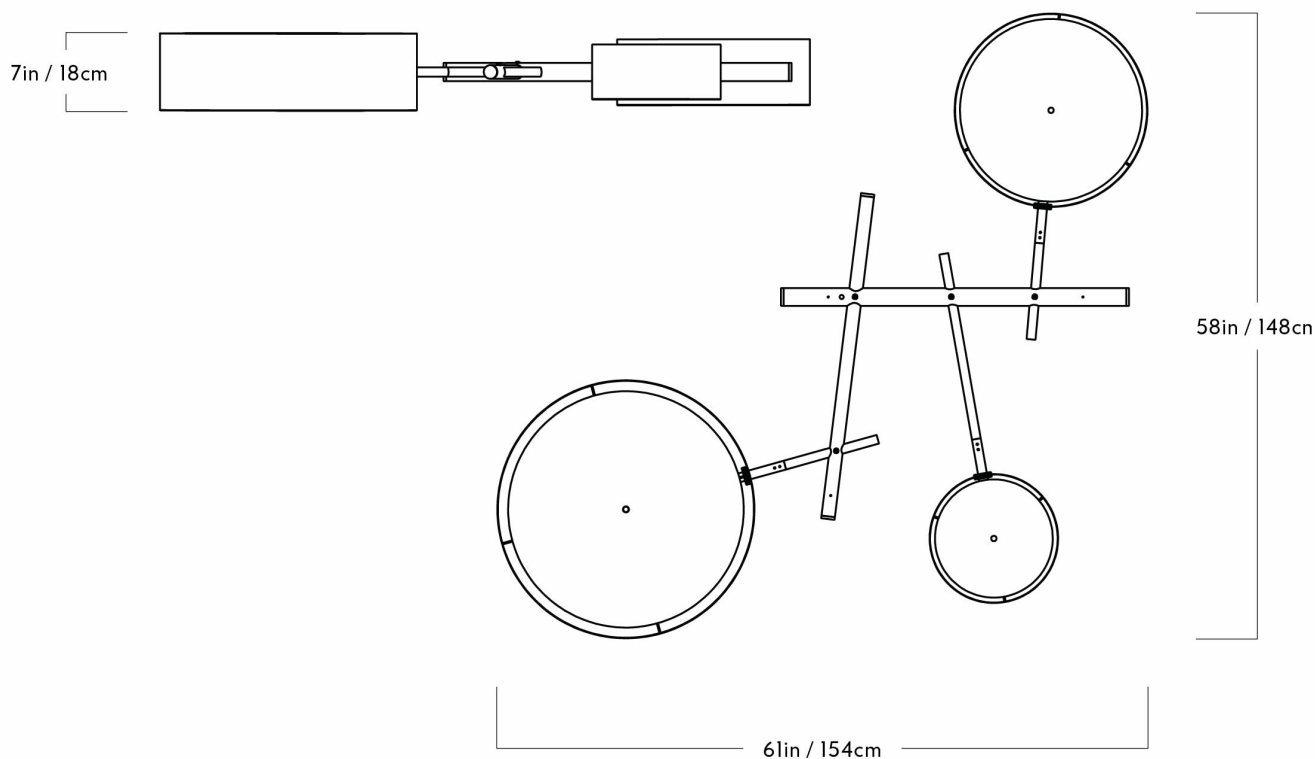

EXCEL CHANDELIER

RICH BRILLIANT WILLING FOR ROLL & HILL

DESIGNER

Rich Brilliant Willing

MANUFACTURER

Roll & Hill

ORIGIN

United States

PRODUCTION

Made to Order

DATE

2008

WEIGHT

14 lbs.

CERTIFICATIONS

UL, cUL (120V). CE, CB (240V).

MATERIALS

Fabric and aluminum, available in a black or white finish.

DIMENSIONS

Canopy: Dia. 5" x H 3"

Fixture: L 58" x W 61" x H 7"

ILLUMINATION

120V/240V: 5 x 60 Watt A19 Incandescent, 850 Lumens (black), 1400 Lumens (white), 2700 Kelvin, CRI 90+, Triac or ELV Dimming.

120V/240V: R&H LED Bulb, E26/E27, 5 x 6 Watt A19 frosted LED, Max 30 Watts, 1000 Lumens (black), 1700 Lumens (white), 2700 Kelvin, CRI 90+, Triac or ELV Dimming.

SUSPENSION

A 96" site-adjustable cable is included with purchase.