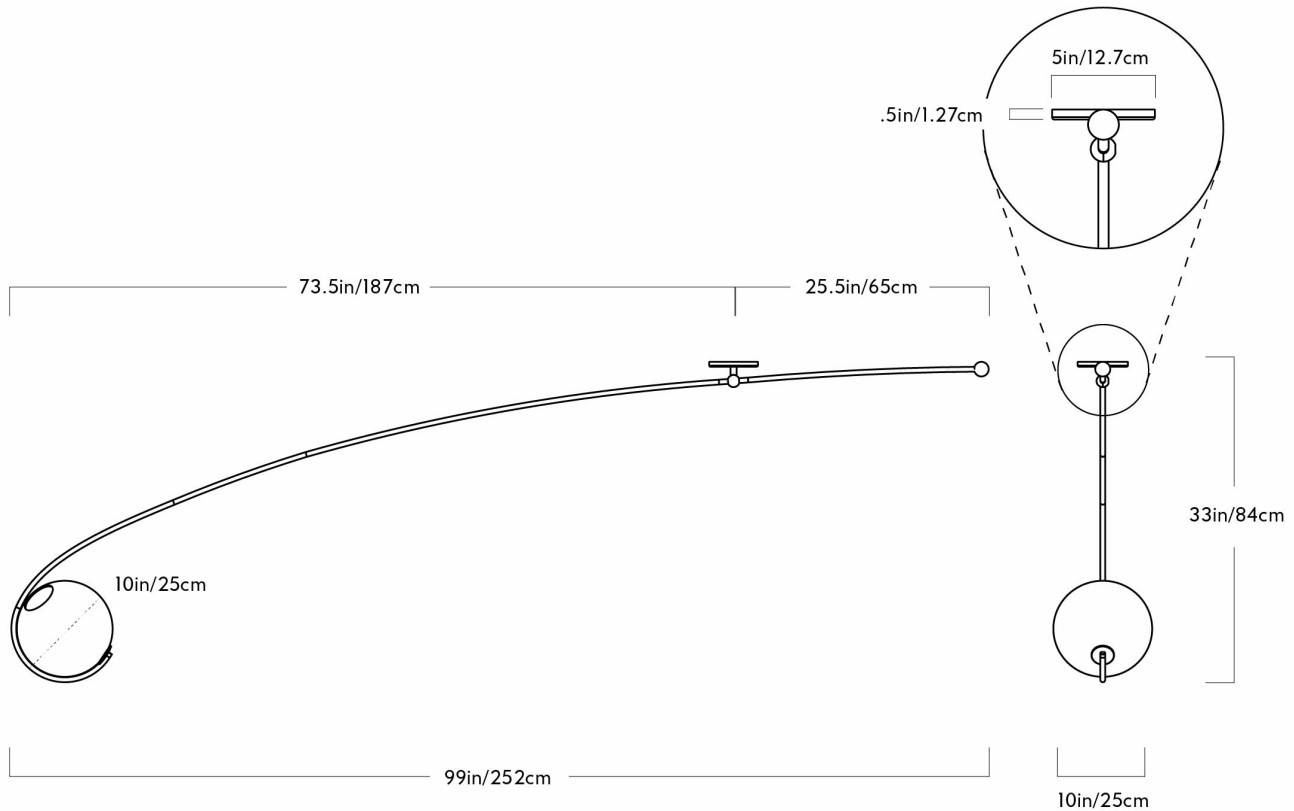

FIDDLEHEAD CANTILEVER

JASON MILLER FOR ROLL & HILL

FIDDLEHEAD CANTILEVER

JASON MILLER FOR ROLL & HILL

DESIGNER
Jason Miller

MANUFACTURER
Roll & Hill

ORIGIN
United States

PRODUCTION
Made to Order

DATE
2014

WEIGHT
5 lbs.

CERTIFICATIONS
UL, cUL (120V). CE, CB (240V).

MATERIALS/FINISHES

Steel and glass. Available in blackened steel, oil-rubbed bronze, or brushed brass. Smoke, cream, or clear glass.

DIMENSIONS

Canopy: Dia. 5" x H .5"
Fixture: L 99" x W 10" x H 33"
Overall Height: 33"

ILLUMINATION

Cream Globe: LED, E26/E27, 6 Watt A19 frosted, 6 Watts, 250 Lumens, 2700 Kelvin, CRI 90+, Triac or ELV Dimming
Smoke Globe: LED, E26/E27, 3 Watt G25 clear, 3 Watts, 210 Lumens, 2700 Kelvin, CRI 90+, Triac or ELV Dimming
Clear Globe: LED, E26/E27, 3 Watt G25 clear, 3 Watts, 600 Lumens, 2700 Kelvin, CRI 90+, Triac or ELV Dimming