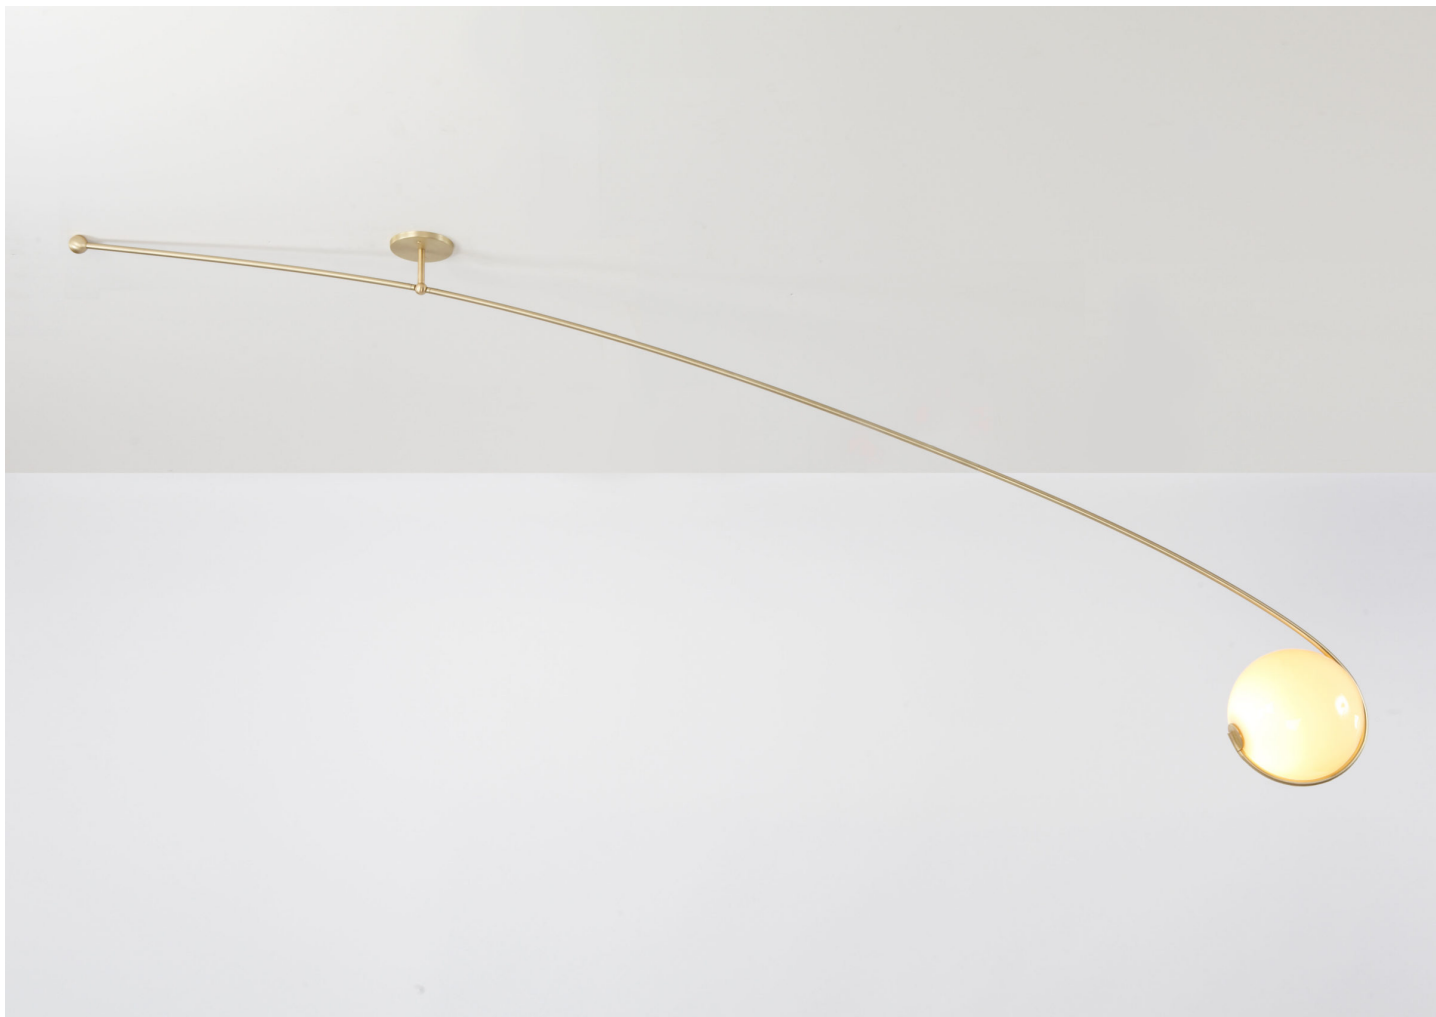

FIDDLEHEAD CANTILEVER

JASON MILLER FOR ROLL & HILL

FIDDLEHEAD CANTILEVER

JASON MILLER FOR ROLL & HILL

DESIGNER
Jason Miller

MANUFACTURER
Roll & Hill

ORIGIN
United States

PRODUCTION
Made to Order

DATE
2014

WEIGHT
5 lbs.

CERTIFICATIONS
UL, cUL (120V). CE, CB (240V).

MATERIALS/FINISHES

Steel and glass. Available in blackened steel, oil-rubbed bronze, or brushed brass. Smoke, cream, or clear glass.

DIMENSIONS

Canopy: Dia. 5" x H .5"
Fixture: L 99" x W 10" x H 33"
Overall Height: 33"

ILLUMINATION

Cream Globe: LED, E26/E27, 6 Watt A19 frosted, 6 Watts, 250 Lumens, 2700 Kelvin, CRI 90+, Triac or ELV Dimming
Smoke Globe: LED, E26/E27, 3 Watt G25 clear, 3 Watts, 210 Lumens, 2700 Kelvin, CRI 90+, Triac or ELV Dimming
Clear Globe: LED, E26/E27, 3 Watt G25 clear, 3 Watts, 600 Lumens, 2700 Kelvin, CRI 90+, Triac or ELV Dimming