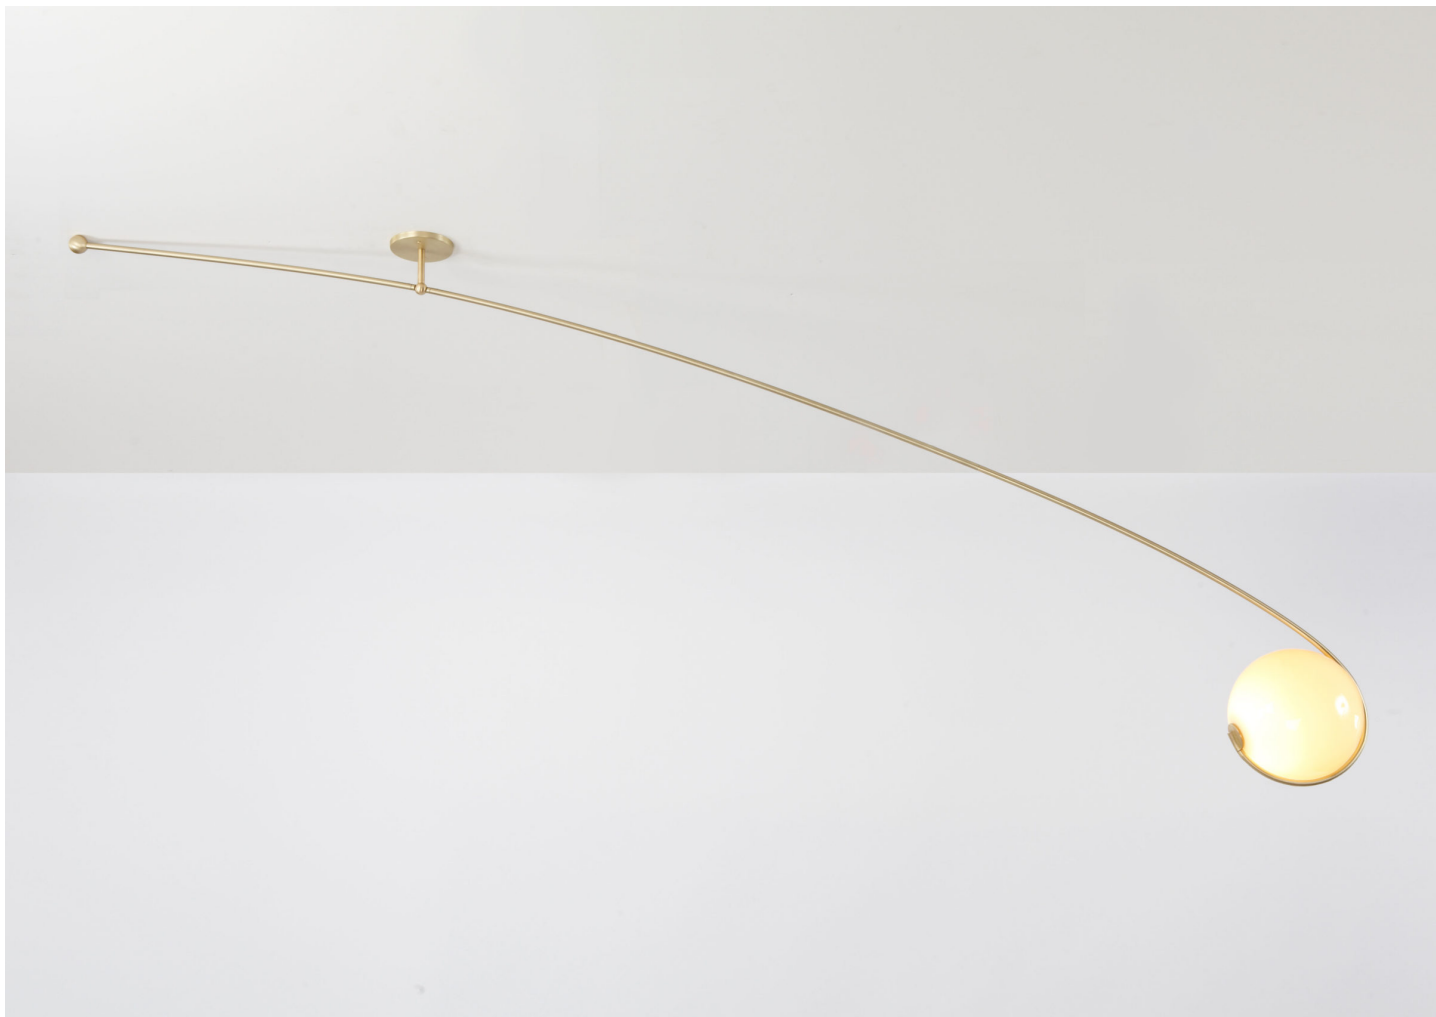

# FIDDLEHEAD CANTILEVER

JASON MILLER FOR ROLL & HILL

DESIGNER  
Jason Miller

MANUFACTURER  
Roll & Hill

ORIGIN  
United States

PRODUCTION  
Made to Order

DATE  
2014

WEIGHT  
10 lbs.

CERTIFICATIONS  
UL, cUL, CE, CB.

MATERIALS  
Steel, Glass.

DIMENSIONS  
Canopy: Dia. 5" x H 0.5"  
Fixture: L 99" x W 10" x H 33"

ILLUMINATION  
Cream Globe: LED, E26/E27, 6 Watt A19 frosted, 6 Watts, 250 Lumens, 2700 Kelvin, CRI 90+, Triac or ELV Dimming  
Smoke Globe: LED, E26/E27, 3 Watt G25 clear, 3 Watts, 210 Lumens, 2700 Kelvin, CRI 90+, Triac or ELV Dimming  
Clear Globe: LED, E26/E27, 3 Watt G25 clear, 3 Watts, 600 Lumens, 2700 Kelvin, CRI 90+, Triac or ELV Dimming