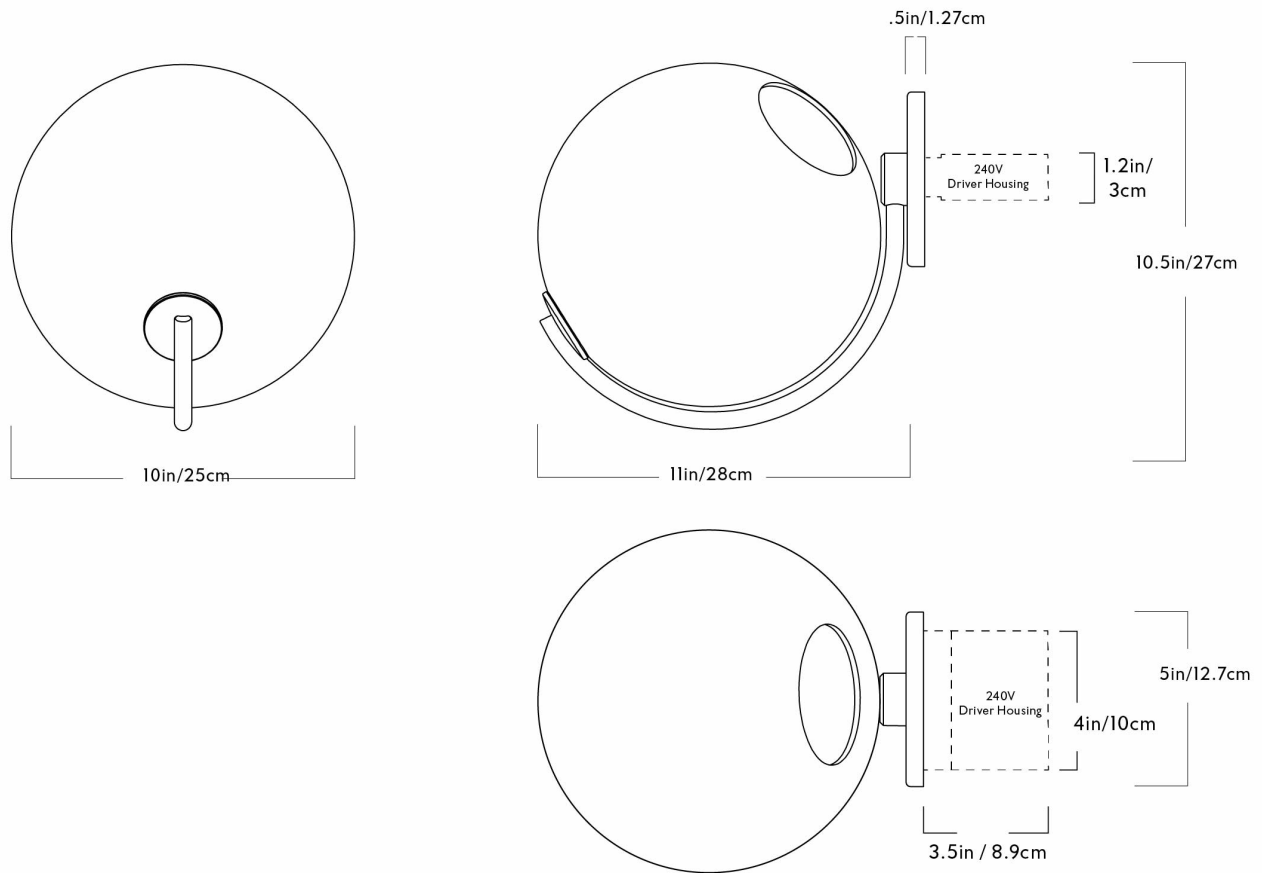

FIDDLEHEAD SCONCE

JASON MILLER FOR ROLL & HILL

DESIGNER
Jason Miller

MANUFACTURER
Roll & Hill

ORIGIN
United States

PRODUCTION
Made to Order

DATE
2014

WEIGHT
5.5 lbs.

CERTIFICATIONS
UL, cUL (120V). CE, CB (240V).

MATERIALS/FINISHES

Steel and glass. Blackened steel, oil-rubbed bronze, or brushed brass body. Smoke, cream, or clear glass.

DIMENSIONS

Canopy: Dia. 5" x W .5"

Fixture: L 10" x W 11" x H 10.5"

ILLUMINATION

Cream Globe: LED, E26/E27, 6 Watt A19 frosted, 6 Watts, 250 Lumens, 2700 Kelvin, Triac or ELV Dimming

Smoke Globe: LED, E26/E27, 3 Watt G25 clear, 3 Watts, 210 Lumens, 2700 Kelvin, Triac or ELV Dimming

Clear Globe: LED, E26/E27, 3 Watt G25 clear, 3 Watts, 600 Lumens, 2700 Kelvin, Triac or ELV Dimming