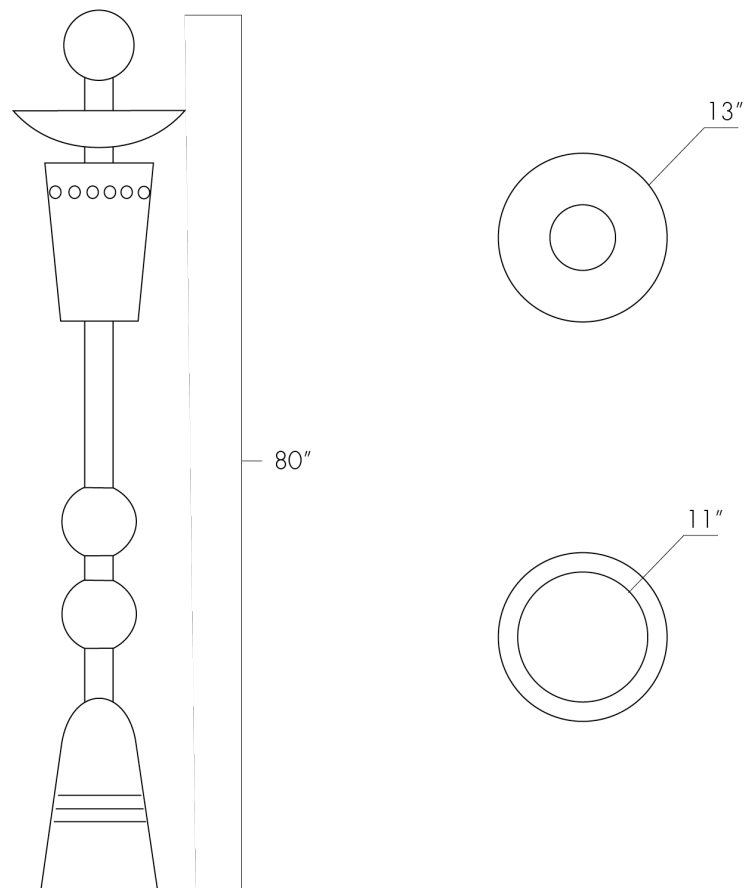

FL01

ERIC ROINESTAD

DESIGNER
Eric Roinestad

ORIGIN
United States

PRODUCTION
One of a Kind

DATE
2017

WEIGHT
75 lbs

MATERIALS
Ceramic stoneware, antique brass hardware and ivory color cord.

DIMENSIONS
Dia 12" x H 80"

ILLUMINATION
LED strips, 400 Lumens, 2700 Kelvin.

Dimmable.