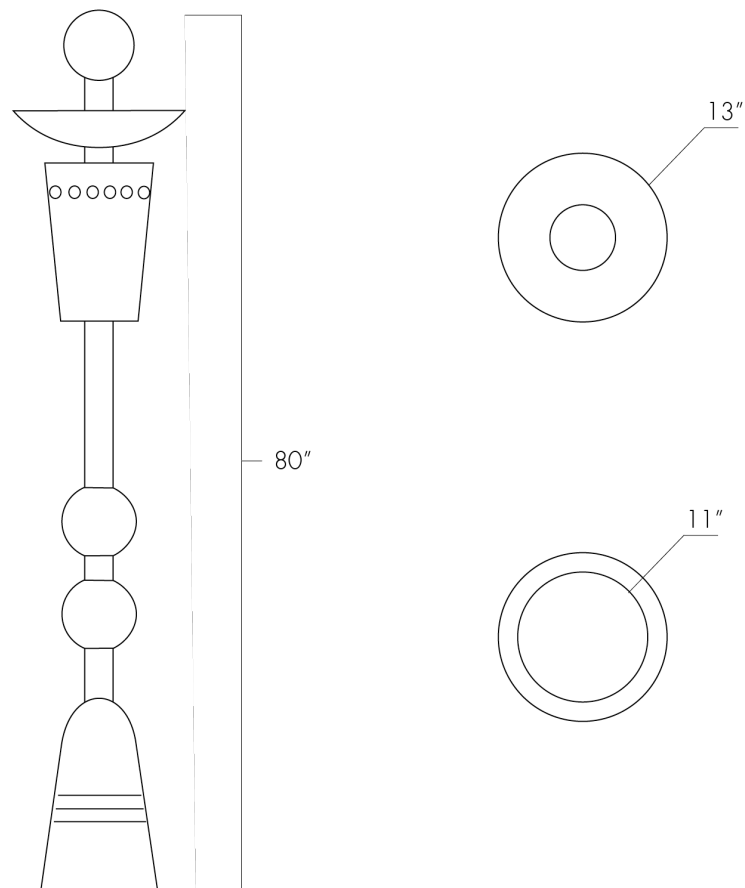

# FL01

ERIC ROINESTAD

DESIGNER  
Eric Roinestad

ORIGIN  
United States

PRODUCTION  
One of a Kind

DATE  
2017

WEIGHT  
75 lbs

MATERIALS  
Ceramic stoneware, antique brass hardware and ivory color cord.

DIMENSIONS  
Dia 12" x H 80"

ILLUMINATION  
LED strips, 400 Lumens, 2700 Kelvin.

Dimmable.