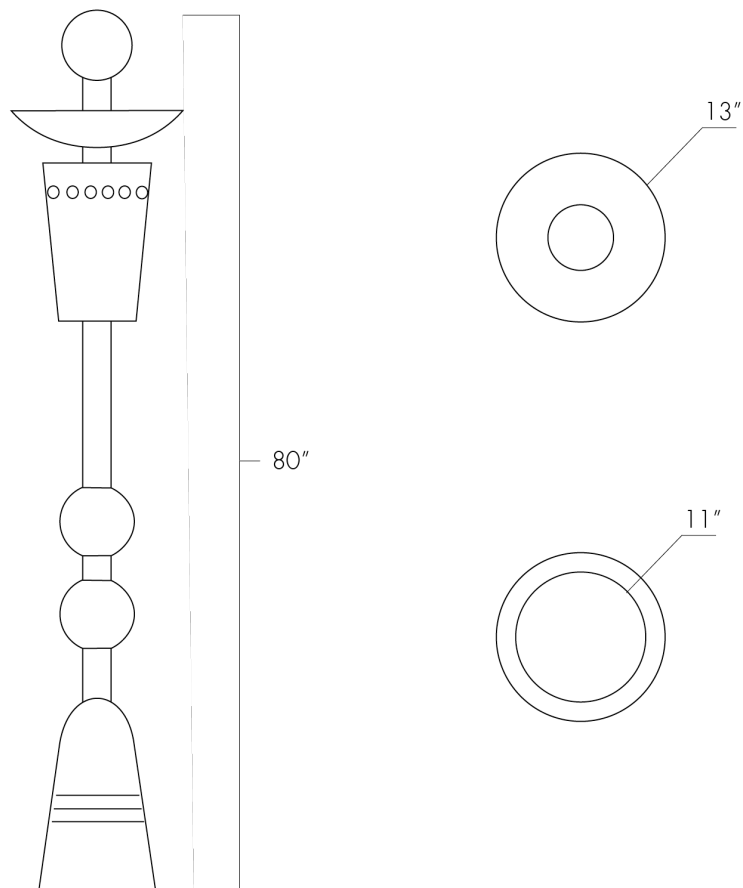

FL01

ERIC ROINESTAD

DESIGNER
Eric Roinestad

ORIGIN
United States

PRODUCTION
One of a Kind

DATE
2017

WEIGHT
75 lbs

MATERIALS
Ceramic stoneware, antique brass hardware and ivory color cord.

DIMENSIONS
Dia 12" x H 80"

ILLUMINATION
LED strips, 400 Lumens, 2700 Kelvin.

Dimmable.