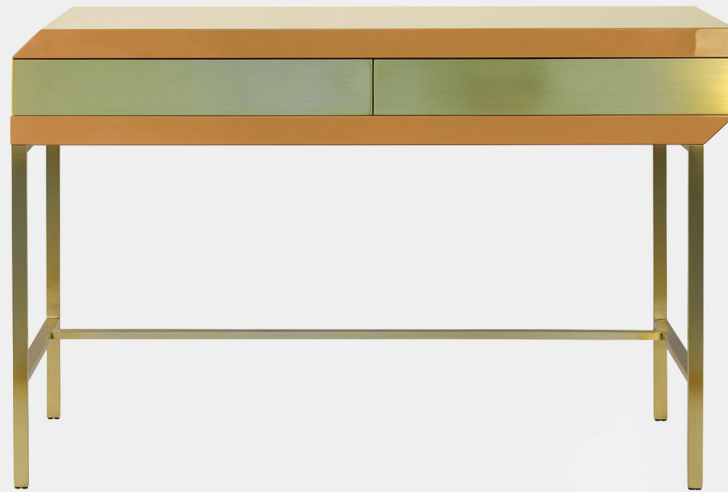

FLAMINGO DESK

HAGIT PINCOVICI

DESIGNER
Hagit Pincovici

ORIGIN
Italy

PRODUCTION
Made to Order

MATERIALS
Lacquered Wood, Brass.

DIMENSIONS
L 48" x W 19.5" x H 31.5"