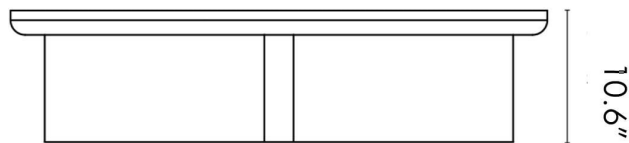

FOCUS COFFEE TABLE

MADE IN RATIO

FOCUS COFFEE TABLE

MADE IN RATIO

43.3"

10.6"

MANUFACTURER
Made in Ratio

ORIGIN
United Kingdom

PRODUCTION
Made to Order

DATE
2018

MATERIALS
Solid ebonised oak, welsh slate.

DIMENSIONS
Dia 43.3" x H 10.6"