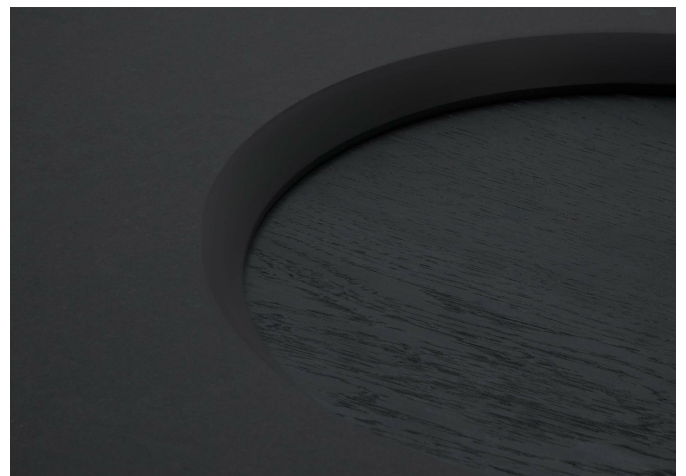

FOCUS COFFEE TABLE

MADE IN RATIO

FOCUS COFFEE TABLE

MADE IN RATIO

43.3"

10.6"

MANUFACTURER
Made in Ratio

ORIGIN
United Kingdom

PRODUCTION
Made to Order

DATE
2018

MATERIALS
Solid ebonised oak, welsh slate.

DIMENSIONS
Dia 43.3" x H 10.6"