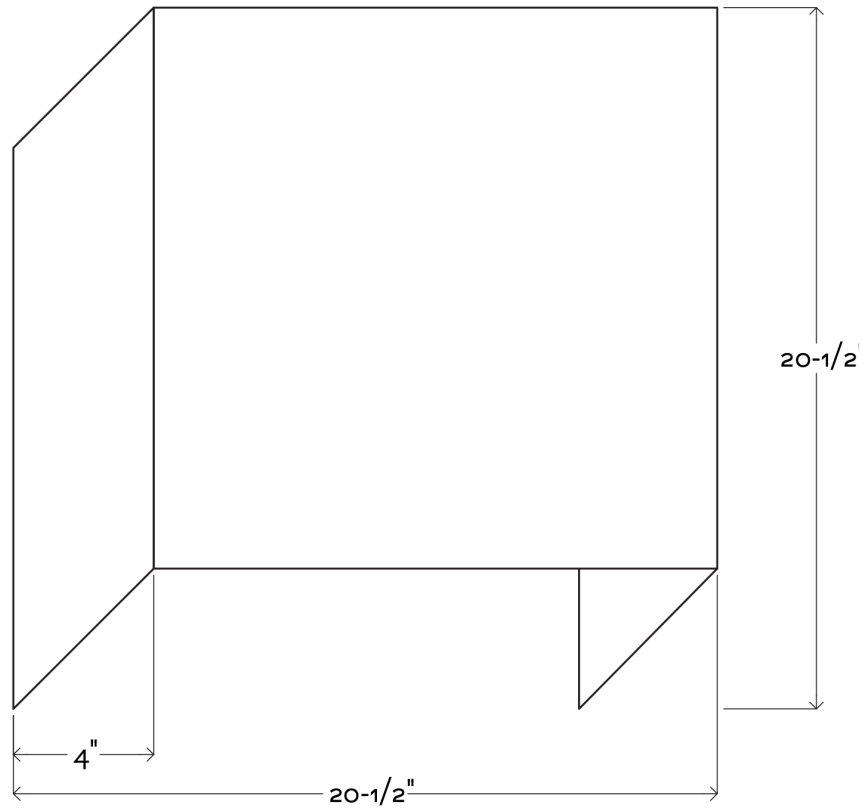

FOLD MIRROR

BOWER STUDIOS

FOLD MIRROR

BOWER STUDIOS

MANUFACTURER
Bower Studios

ORIGIN
United States

PRODUCTION
Made to Order

WEIGHT
19lbs

DISCLAIMER
This mirror must be hung with the included mounting hardware, not leaned against the wall.

MATERIALS
Mirror and walnut or white oak frame.

DIMENSIONS
W 20.5" x D 1" x H 20.5"