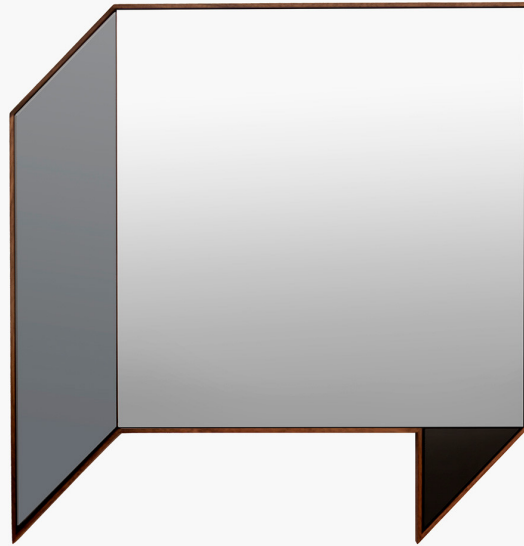

FOLD MIRROR

BOWER STUDIOS

FOLD MIRROR

BOWER STUDIOS

MANUFACTURER
Bower Studios

ORIGIN
United States

PRODUCTION
Made to Order

WEIGHT
19lbs

DISCLAIMER
This mirror must be hung with the included mounting hardware, not leaned against the wall.

MATERIALS
Mirror and walnut or white oak frame.

DIMENSIONS
W 20.5" x D 1" x H 20.5"