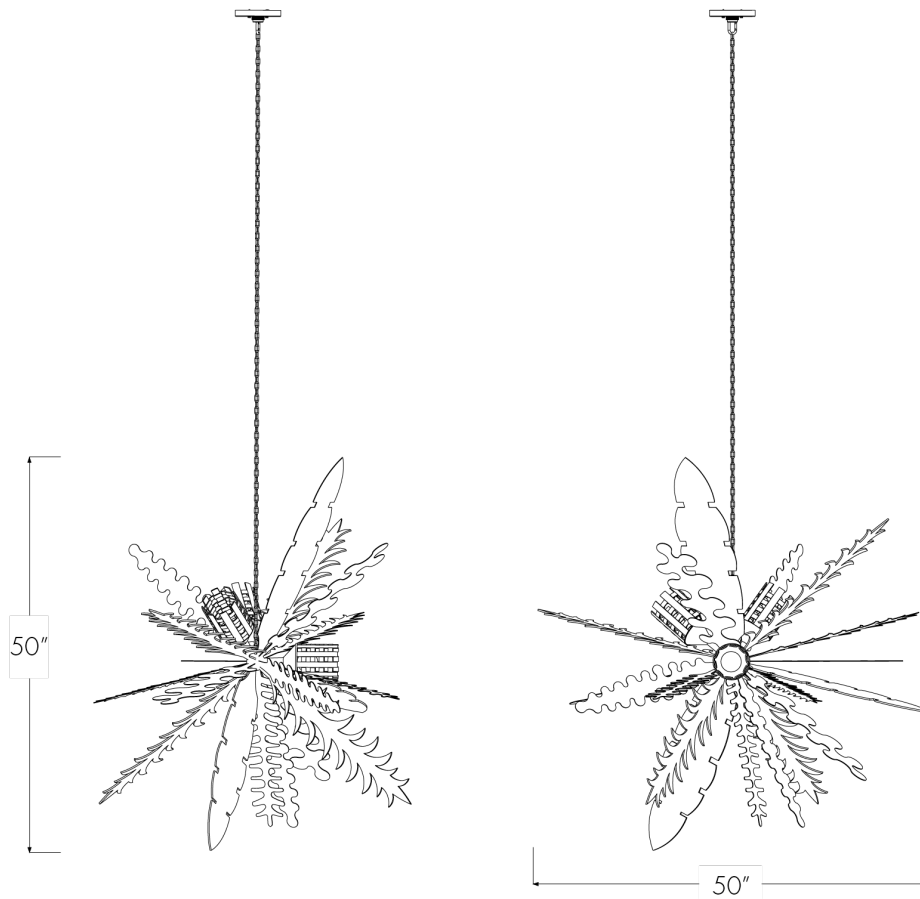

FORBIDDEN FRUIT CHANDELIER

CHRIS WOLSTON

FORBIDDEN FRUIT CHANDELIER

CHRIS WOLSTON

DESIGNER

Chris Wolston

ORIGIN

Colombia

PRODUCTION

One of a Kind

DATE

2019

WEIGHT

60 lbs

MATERIALS

Green, orange, blue colorway. Cast aluminum, anodized aluminum, stainless steel chain and fabric cord.

DIMENSIONS

Dia 50"

Please note that dimensions are approximate.

CUSTOMIZABLE

Customizable upon request.

ILLUMINATION

120 Incandescent Illumination: Socket: E26

Suggested Bulb: 6 x 25 Watt G-25 globe, Max Wattage: 60 Watts

SUSPENSION

Custom drop length.

CANOPY

Dia 5"