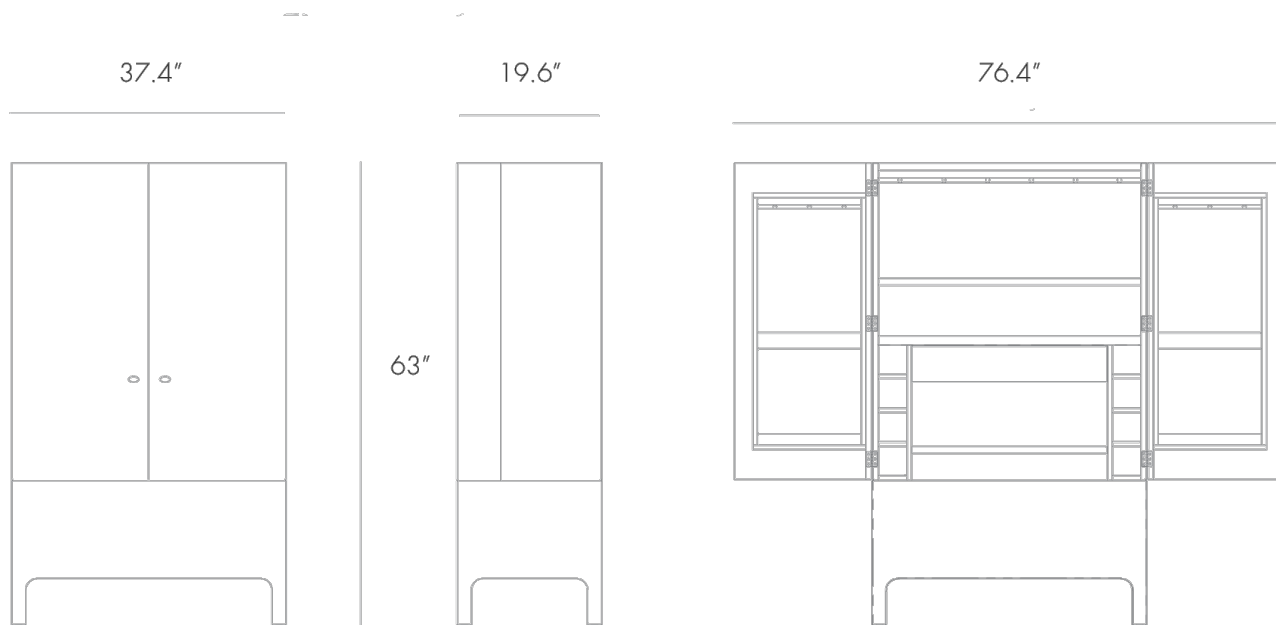

FRANS DRINKS CABINET

PINCH

DESIGNER

Pinch

ORIGIN

United Kingdom

PRODUCTION

Made to Order

DATE

2018

MATERIALS

Lacquered exterior. European Oak with white oil or Black American Walnut with lacquer finish interior.

DIMENSIONS

W 37.4" x D 19.6" x H 71"

With doors open: W 76.4"