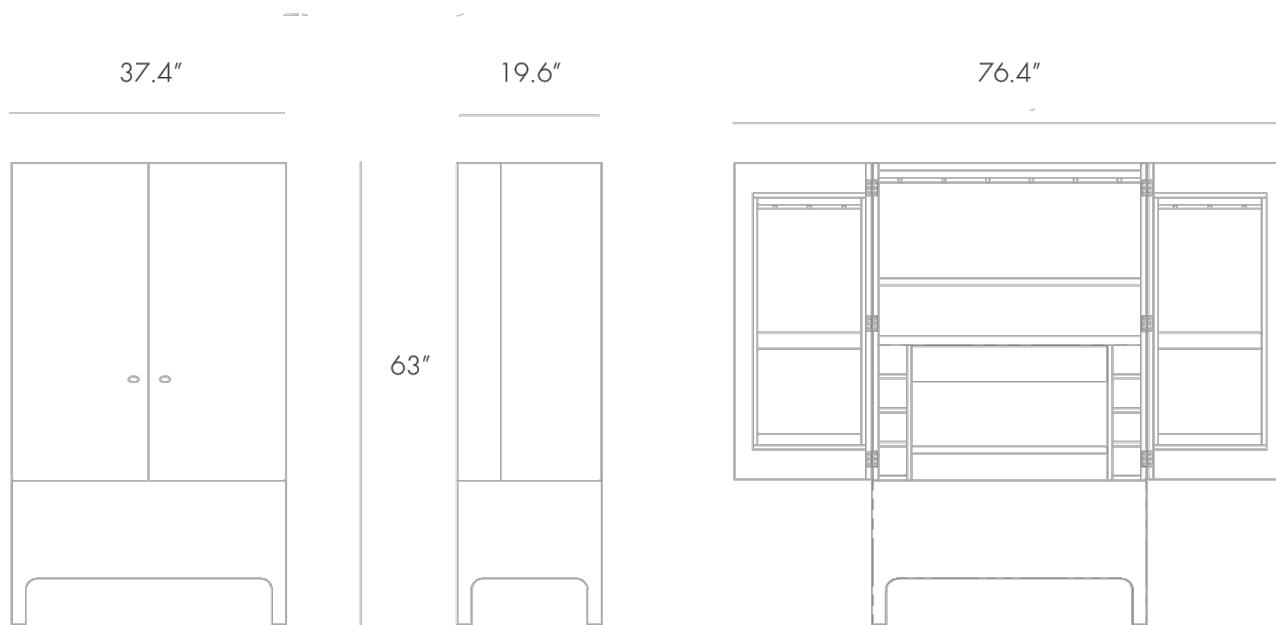

FRANS DRINKS CABINET

PINCH

DESIGNER

Pinch

ORIGIN

United Kingdom

PRODUCTION

Made to Order

DATE

2018

MATERIALS

Lacquered exterior. European Oak with white oil or Black American Walnut with lacquer finish interior.

DIMENSIONS

L 37.4" x W 19.6" x H 71"

With doors open: L 76.4"