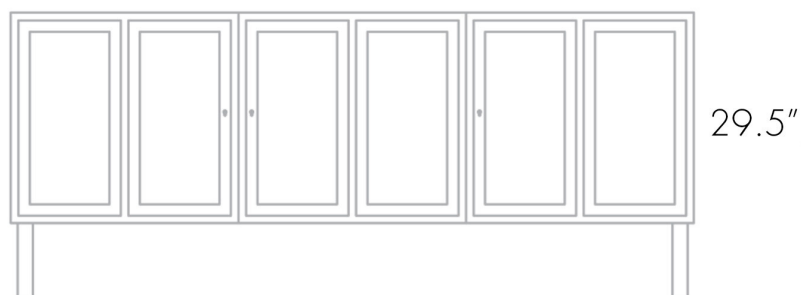

FREY SIDEBOARD

PINCH

FREY SIDEBOARD

PINCH

71"

20.6"

29.5"

DESIGNER

Painted lacquered exterior. European Oak with white oil or Black American Walnut with lacquer finish interior and feet.

DIMENSIONS

L 71" x W 20.6" x H 29.5"