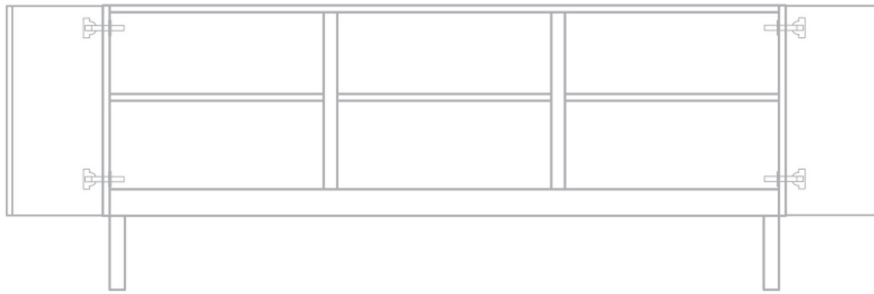

FREY SIDEBOARD

PINCH

FREY SIDEBOARD

PINCH

71"

20.6"

29.5"

DESIGNER

Painted lacquered exterior. European Oak with white oil or Black American Walnut with lacquer finish interior and feet.

DIMENSIONS

W 71" x D 20.6" x H 29.5"