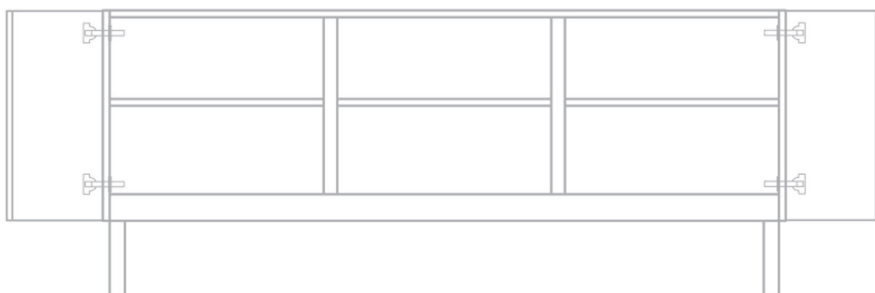

FREY SIDEBOARD

PINCH

FREY SIDEBOARD

PINCH

71"

20.6"

29.5"

DESIGNER

Painted lacquered exterior. European Oak with white oil or Black American Walnut with lacquer finish interior and feet.

DIMENSIONS

L 71" x W 20.6" x H 29.5"