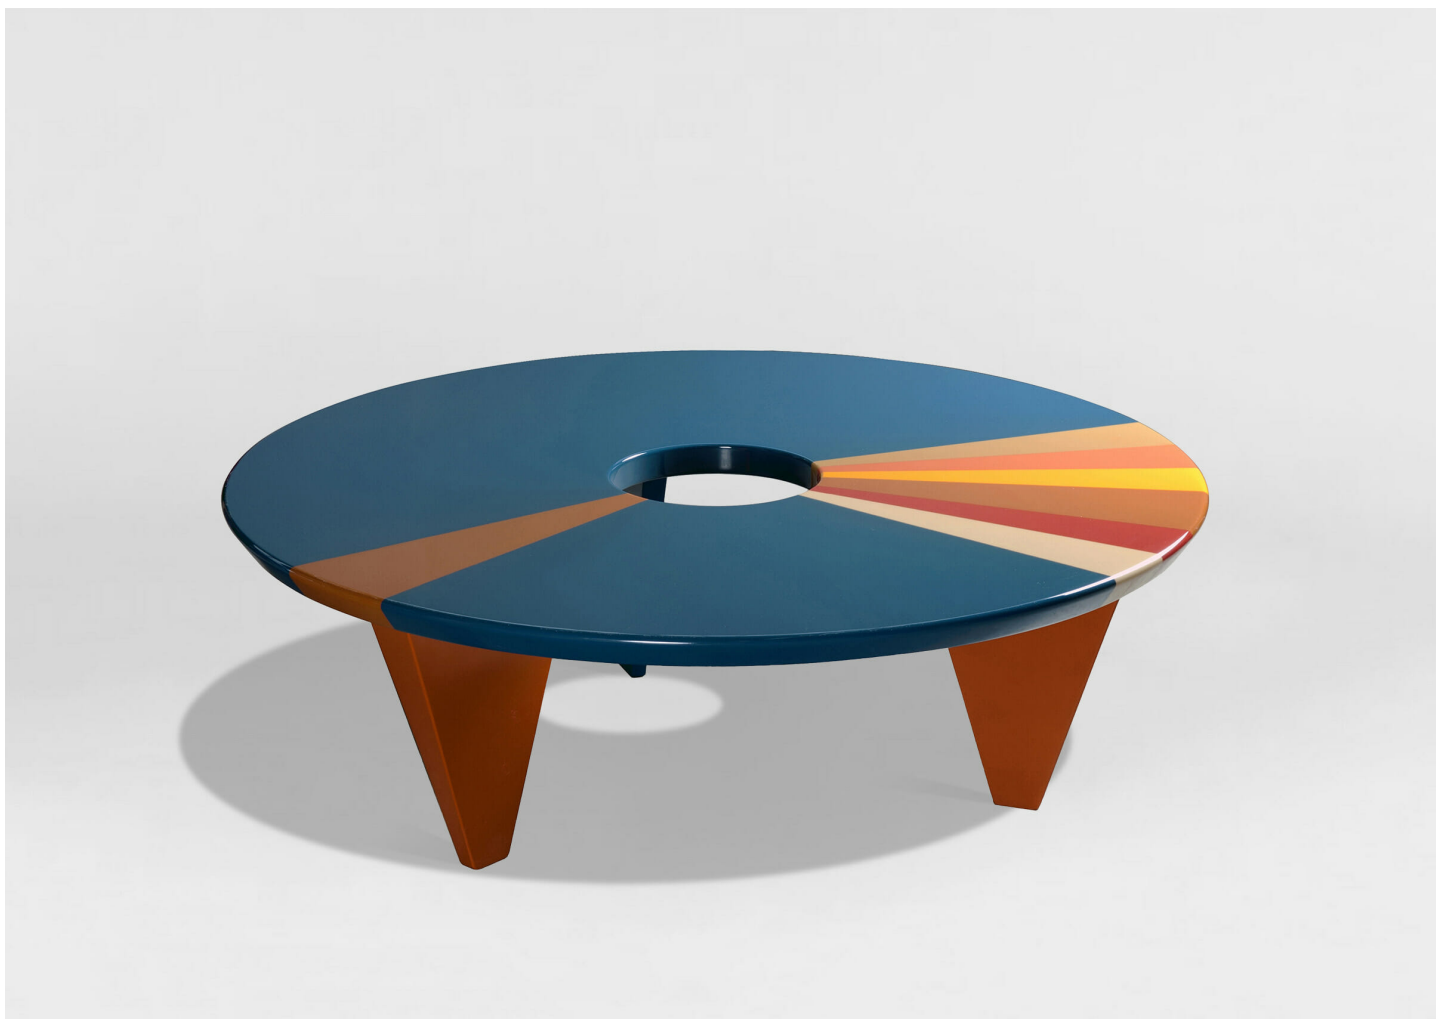

# FROM ABOVE MULTI STRIPE COFFEE TABLE

HAGIT PINCOVICI

DESIGNER  
Hagit Pincovici

ORIGIN  
Italy

PRODUCTION  
Made to Order

MATERIALS  
Lacquered wood.

DIMENSIONS  
Dia 47.3" x H 15.8"