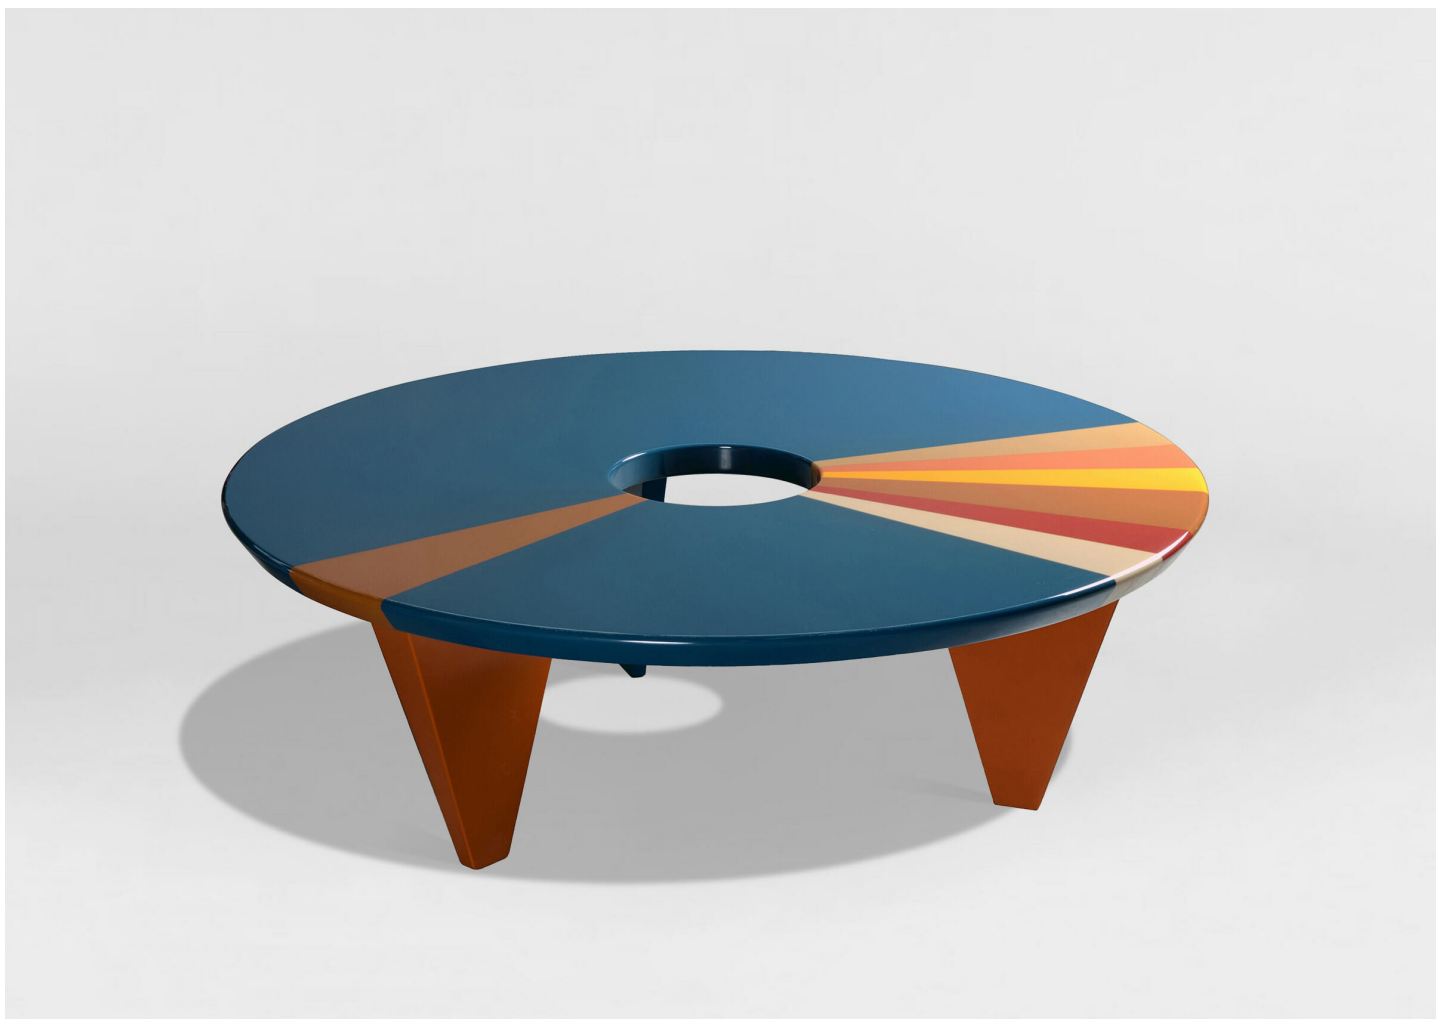

FROM ABOVE MULTI STRIPE COFFEE TABLE

HAGIT PINCOVICI

DESIGNER
Hagit Pincovici

ORIGIN
Italy

PRODUCTION
Made to Order

MATERIALS
Lacquered wood. Custom sizing and color ways upon request.

DIMENSIONS
Dia 47.25" x H 15.75"