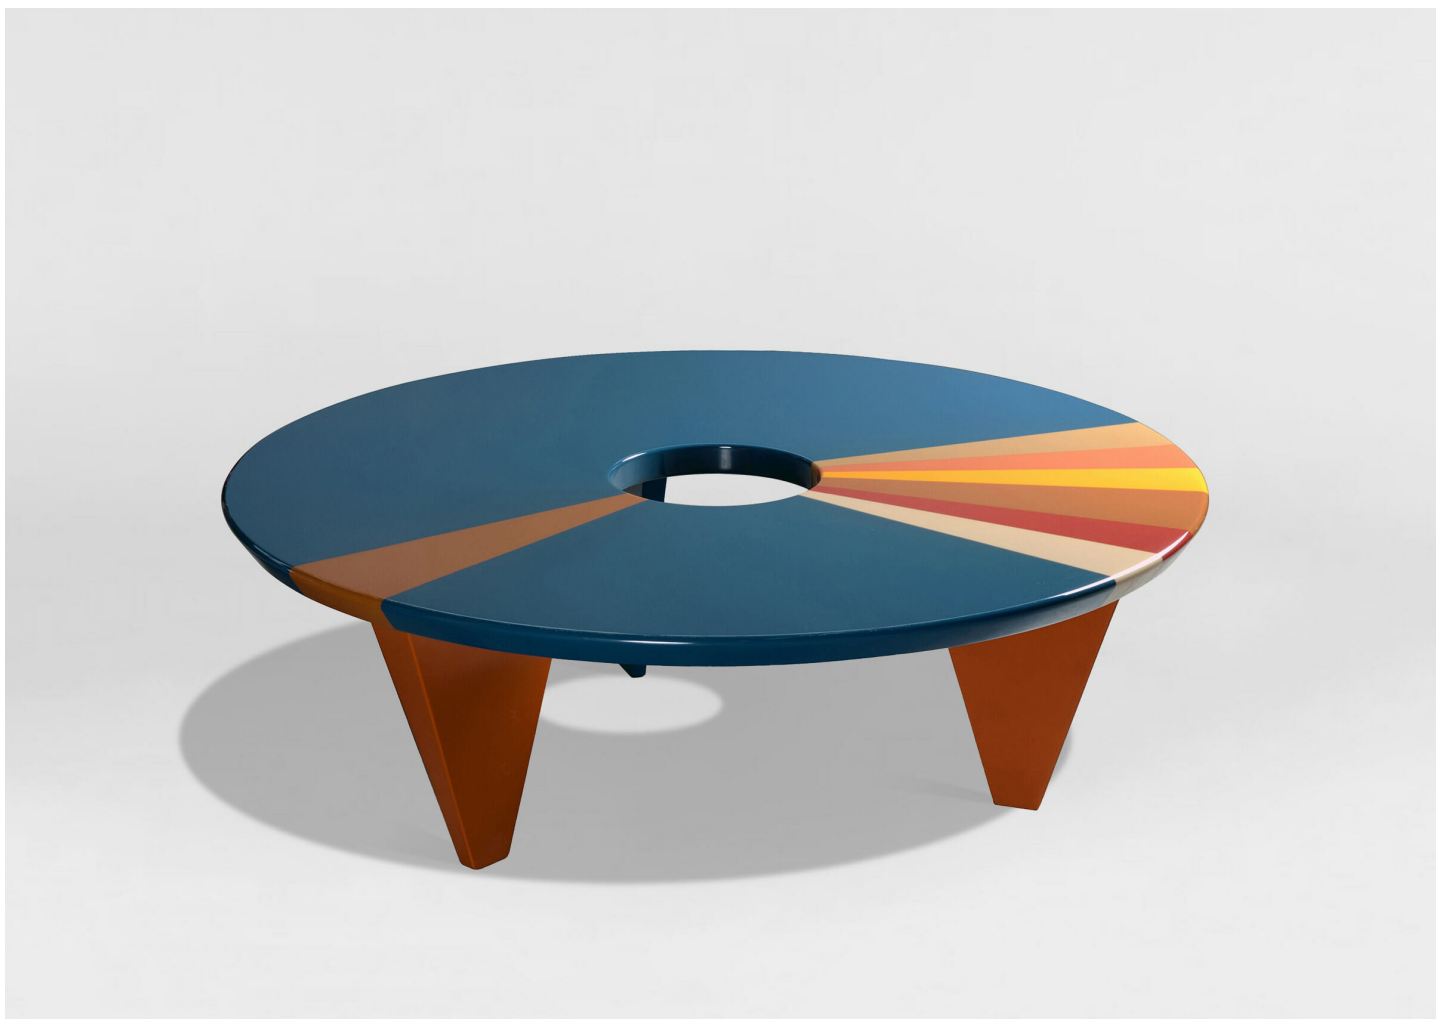

FROM ABOVE MULTI STRIPE COFFEE TABLE

HAGIT PINCOVICI

DESIGNER
Hagit Pincovici

ORIGIN
Italy

PRODUCTION
Made to Order

MATERIALS
Lacquered wood.

DIMENSIONS
Dia 47.3" x H 15.8"