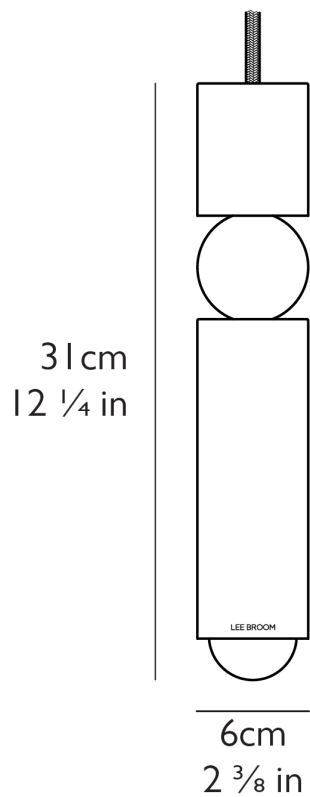

FULCRUM LIGHT

FULCRUM LIGHT

ORIGIN
United Kingdom

DATE
2015

WEIGHT
2.3 lbs.

CERTIFICATIONS
UL, cUL (110-130V). CE, CB (220-240V).

MATERIALS/FINISHES
Glass and steel, available in Polished Gold, Polished Chrome, or Matte Black finish.

DIMENSIONS
Canopy: Dia 4.7" x H 1.1"
Fixture: Dia. 2.3" x H 12.2"
Overall Height: Adjustable up to 131.4"

ILLUMINATION
110-130V: 1x 5W LED bulbs supplied, E26, 350lm, 2700K, CRI 82, 25000 bulb life hours, dimmable.
220-240V: 1x 6.3W LED bulbs supplied, E27, 470lm, 2700K, CRI 80, 25000 bulb life hours, dimmable.

SUSPENSION
A 118" site-adjustable cord is included with purchase.