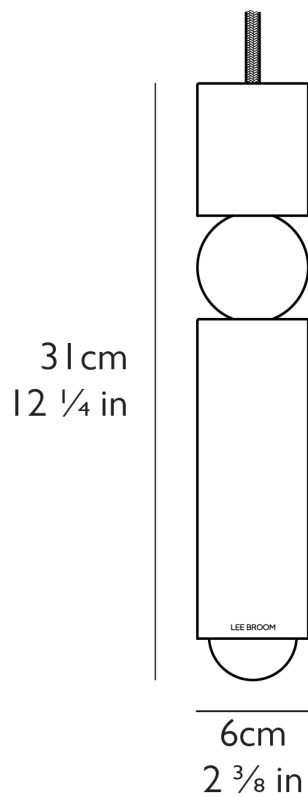

FULCRUM LIGHT

LEE BROOM

DESIGNER

Lee Broom

ORIGIN

United Kingdom

DATE

2015

WEIGHT

2.3lbs

CERTIFICATIONS

UL, cUL (110-130V)

CE, CB (220-240V)

MATERIALS/FINISHES

Glass and steel with Polished Chrome, Polished Gold or Matte Black finish.

DIMENSIONS

Dia 2.4" x H 12.3"

ILLUMINATION

ILLUMINATION 110-130V:

Bulb: E26, 5 Watt LED, 350 Lumens, 25,000 Hour Bulb Life (1x supplied).

TRIAC Dimming.

ILLUMINATION 220-240V:

Bulb: E27, 6.2 Watt LED, 470 Lumens, 25,000 Hour Bulb Life (1x supplied).

TRIAC Dimming.

SUSPENSION

118" adjustable cord with matching fabric outer.

CANOPY

Dia 4.8" x H 1" round steel in matching [ ] finish.