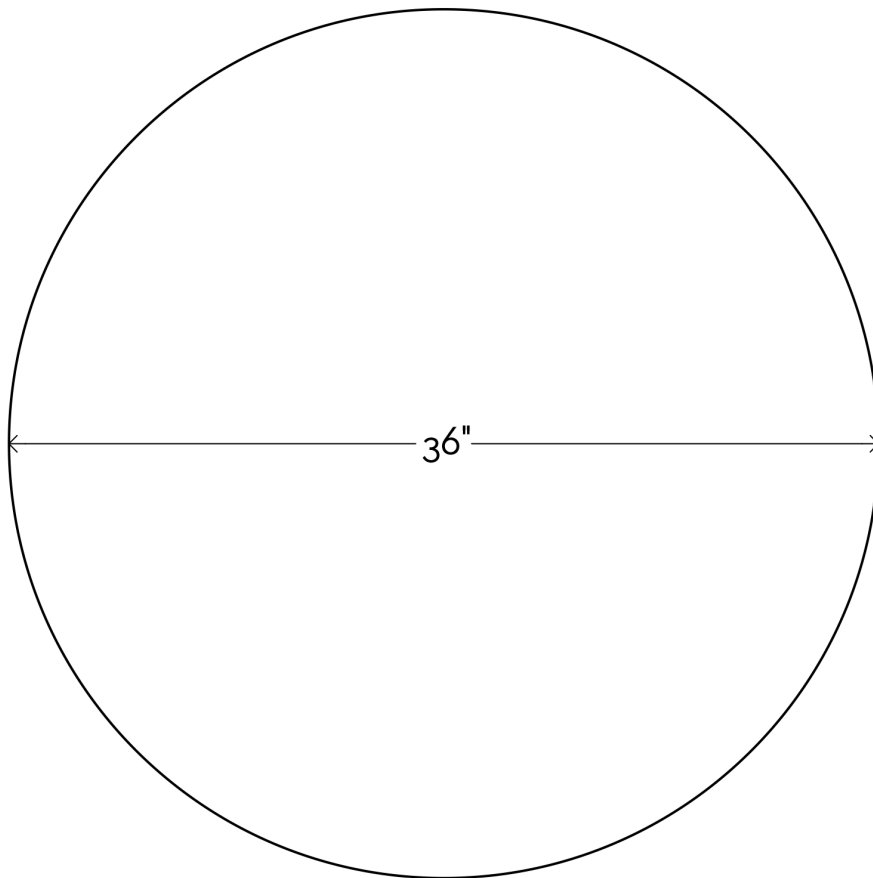

# FULL CIRCLE MIRROR

BOWER STUDIOS

# FULL CIRCLE MIRROR

BOWER STUDIOS

MANUFACTURER  
Bower Studios

ORIGIN  
United States

PRODUCTION  
Made to Order

WEIGHT  
43lbs

DISCLAIMER  
This mirror must be hung with the included mounting hardware, not leaned against the wall.

MATERIALS  
Mirror and steam bent walnut or white oak frame.

DIMENSIONS  
W 36" x D 1" x H 36"