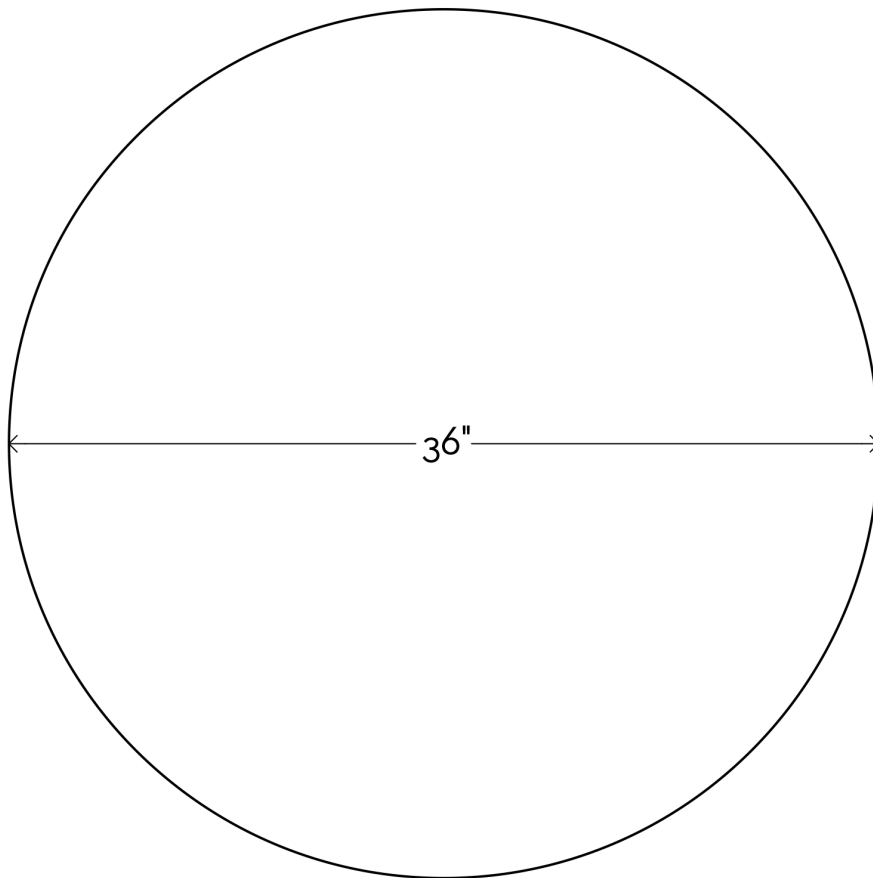

FULL CIRCLE MIRROR

BOWER STUDIOS

FULL CIRCLE MIRROR

BOWER STUDIOS

MANUFACTURER
Bower Studios

ORIGIN
United States

PRODUCTION
Made to Order

WEIGHT
43lbs

MATERIALS
Clear, peach, bronze or copper mirror. Steam bent walnut or white oak frame. Mounting hardware is included.

DIMENSIONS
W 36" x D 1" x H 36"

CUSTOMIZABLE
Size, mirror tint and frame finish are customizable.