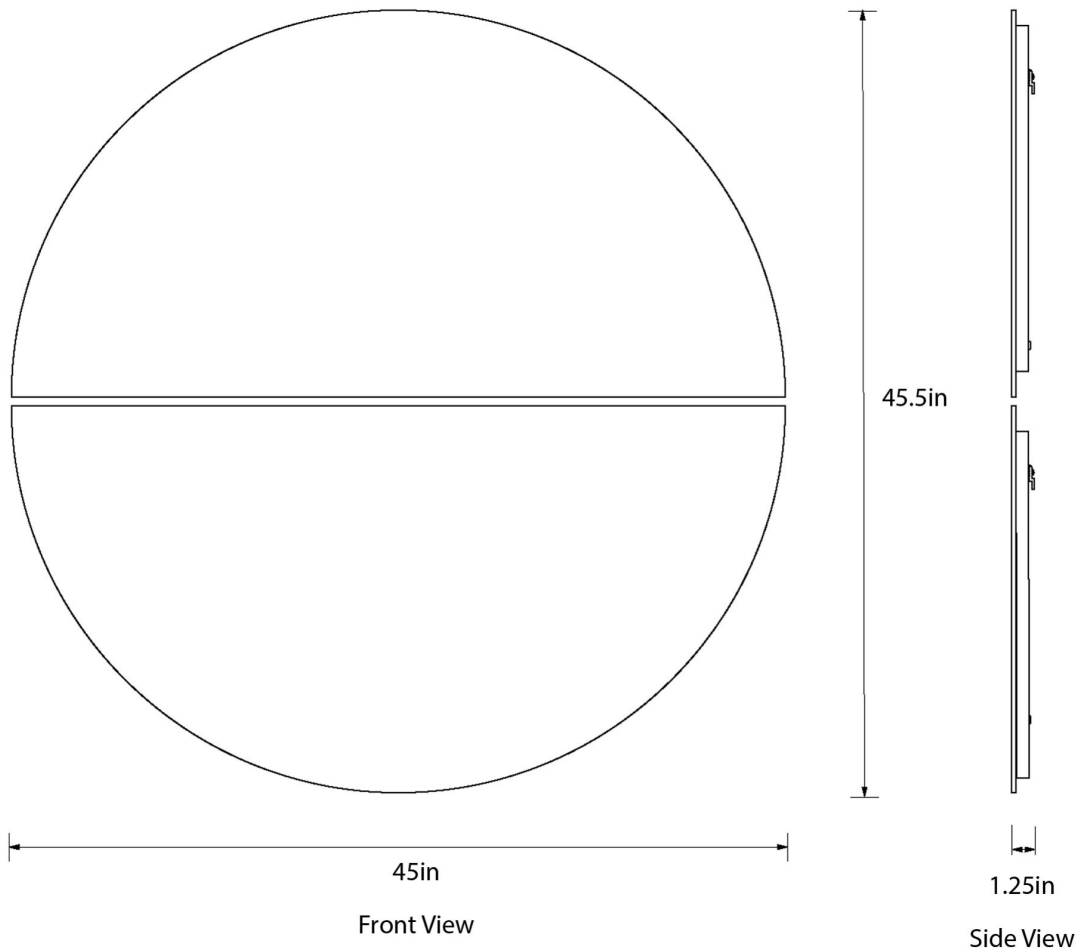

GEMINI MIRROR

BEN & AJA BLANC

GEMINI MIRROR

BEN & AJA BLANC

DESIGNER
Ben & Aja Blanc

ORIGIN
United States

PRODUCTION
Made to Order

WEIGHT
60 lbs

MATERIALS
Mirrored glass, LEDs and brass. Clear, bronze, grey or peach mirror.

DIMENSIONS
L 45.5" x W 45" x D 1.25"

CUSTOMIZABLE
Customization upon request.