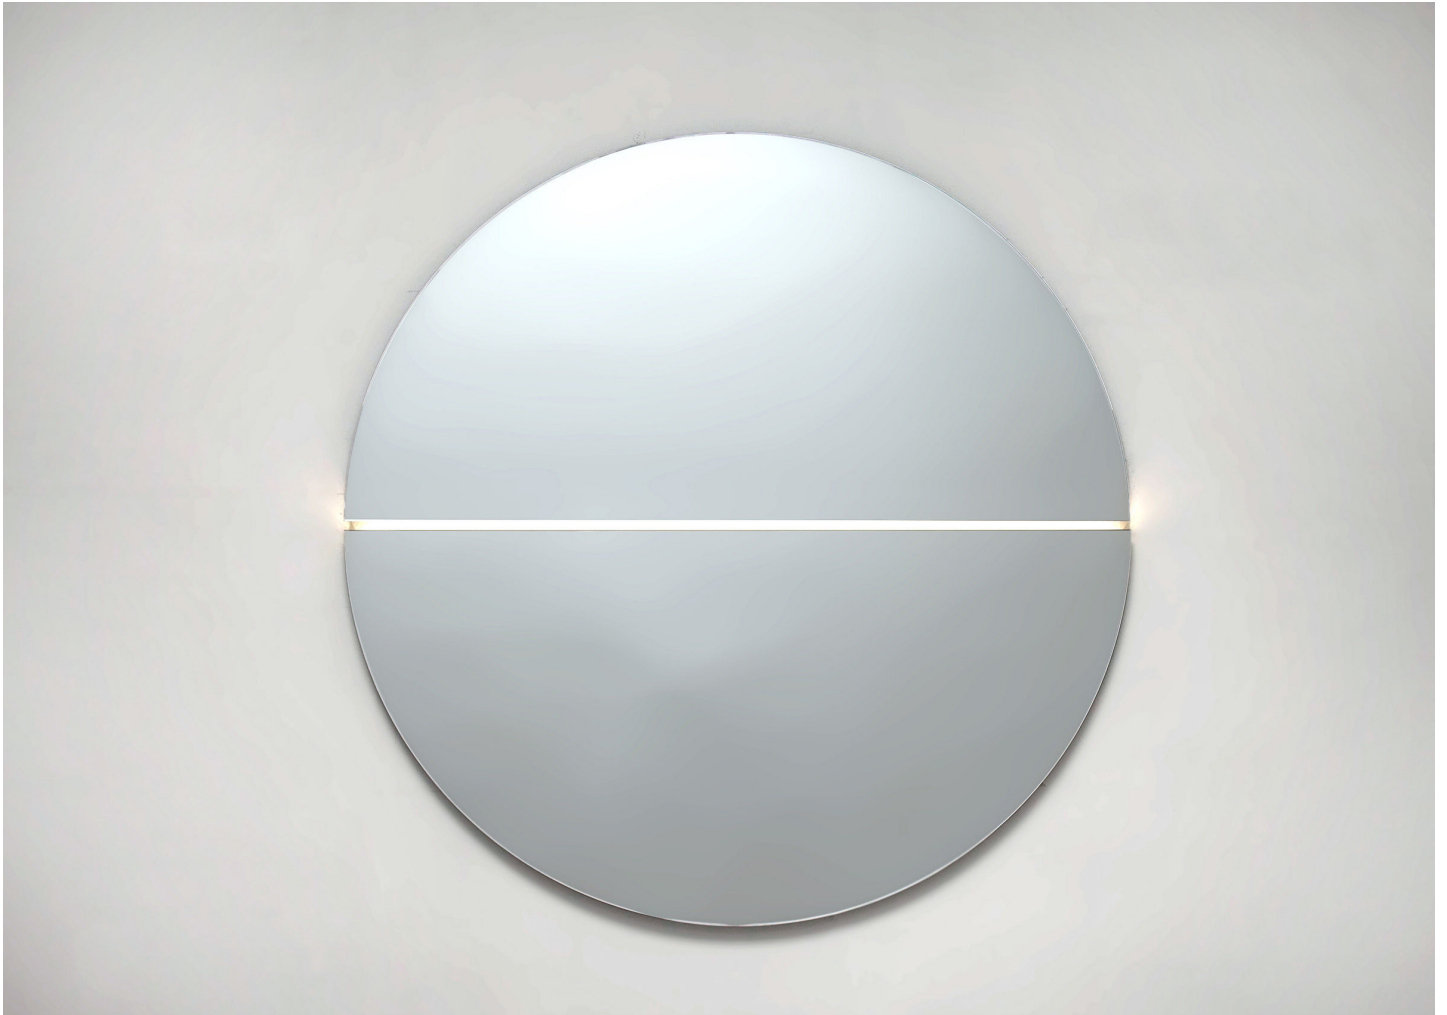

GEMINI MIRROR

BEN & AJA BLANC

GEMINI MIRROR

BEN & AJA BLANC

DESIGNER
Ben & Aja Blanc

ORIGIN
United States

PRODUCTION
Made to Order

WEIGHT
60 lbs

MATERIALS
Mirrored glass, LEDs and brass. Clear, bronze, grey or peach mirror.

DIMENSIONS
L 45.5" x W 45" x D 1.25"

CUSTOMIZABLE
Customization upon request.