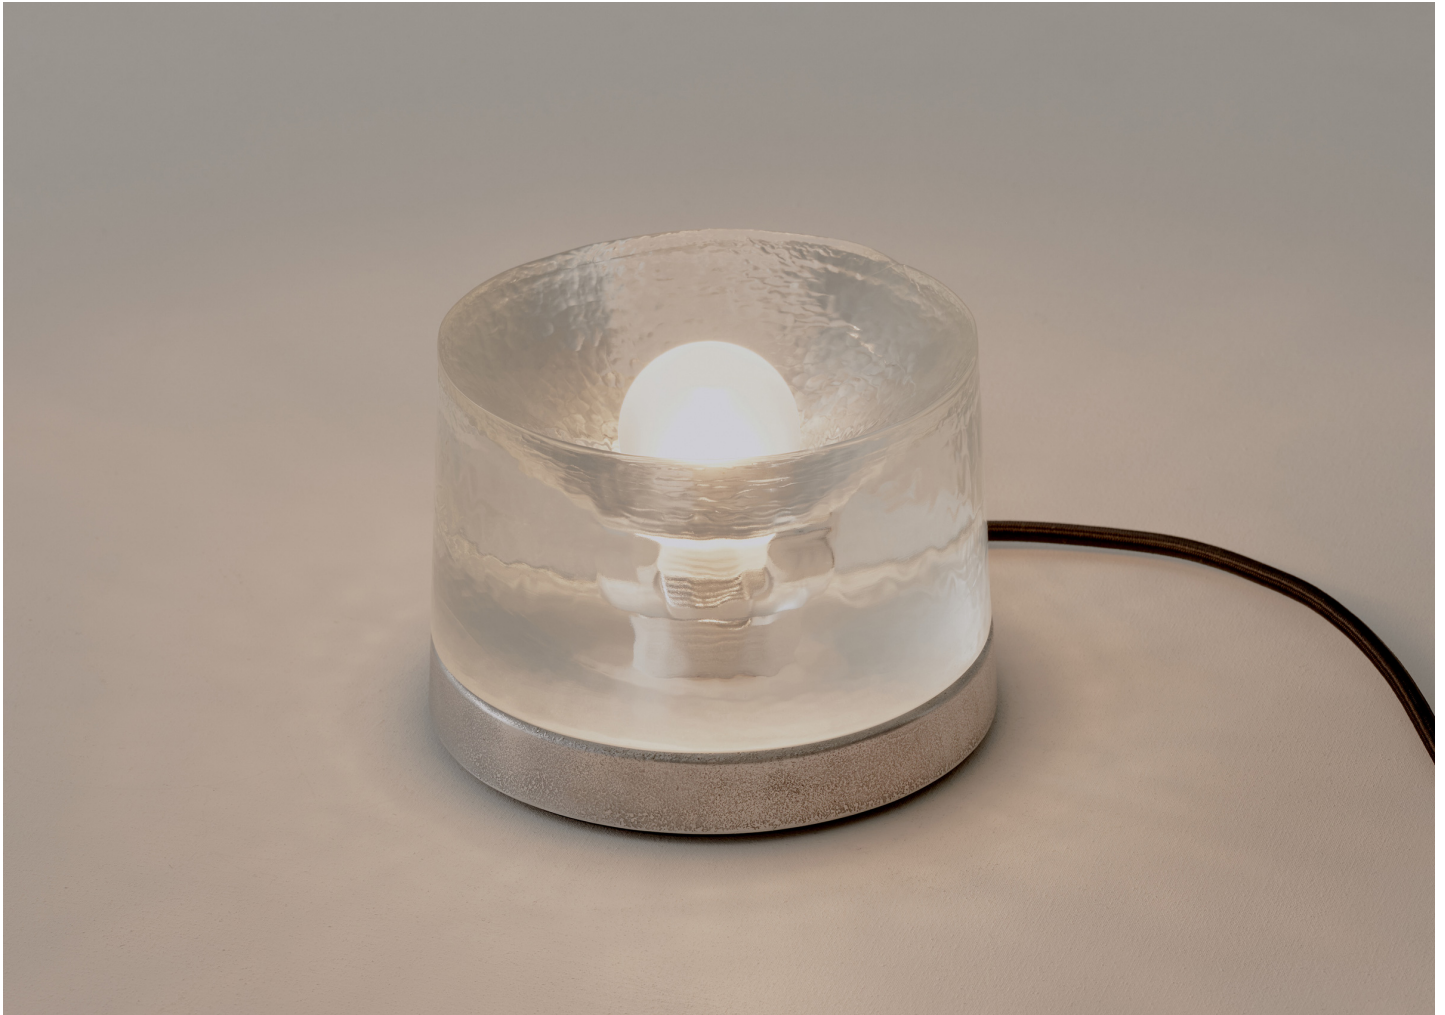

GLASS ANTON MINI TABLE LAMP

VOLKER HAUG

DESIGNER
Volker Haug

ORIGIN
Australia

PRODUCTION
Made to Order

DATE
2025

WEIGHT
6.6 lbs.

CERTIFICATIONS
UL Listing available for an additional fee.

MATERIALS
Cast Glass & Aluminum or Gunmetal Bronze.

DIMENSIONS
Dia. 5.1" x H 3.75"

ILLUMINATION
120V: 12V LED PCB - 3W - 2700K - 300 lm - Inline Dimmer Switch.