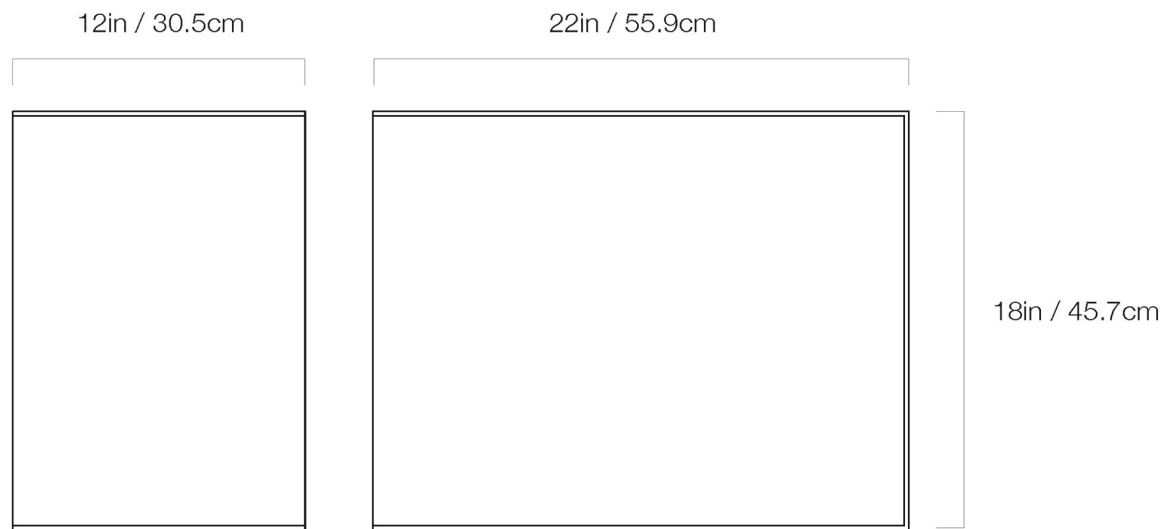

GLITCH 4 SIDE TABLE

CHRISTOPHER STUART

GLITCH 4 SIDE TABLE

CHRISTOPHER STUART

DESIGNER
Christopher Stuart

ORIGIN
United States

PRODUCTION
Limited Edition

DATE
2016

WEIGHT
92 lbs

MATERIALS
Hot dipped galvanized steel.

DIMENSIONS
L 22" x W 12" x H 18"