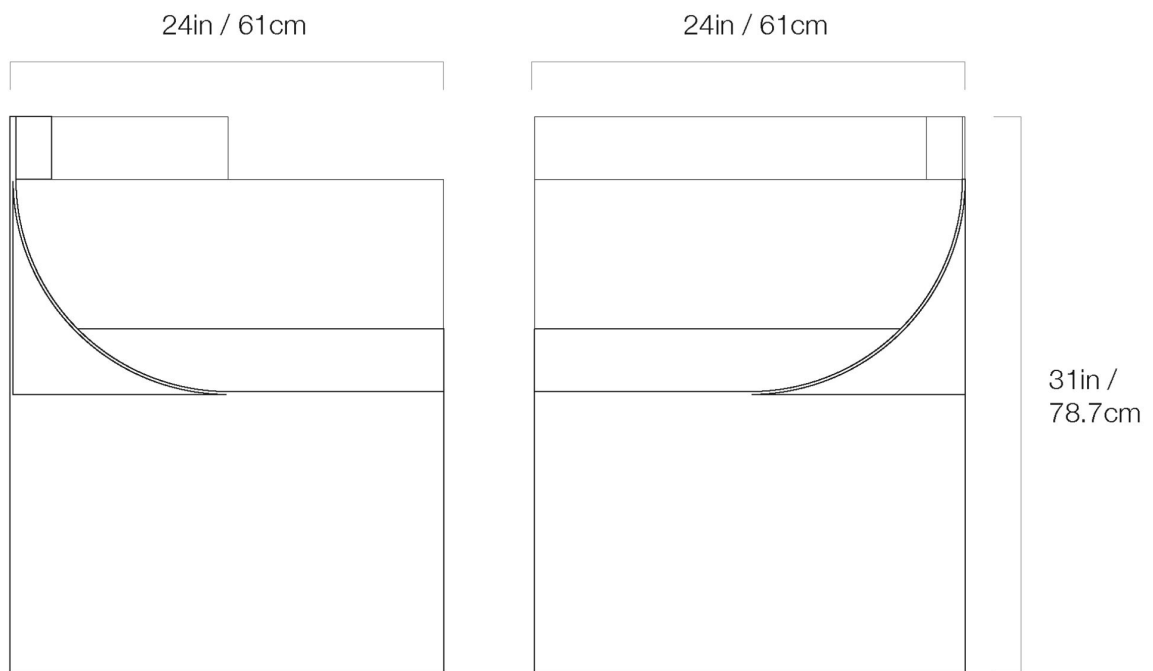

# GLITCH 8 CHAIR

CHRISTOPHER STUART

DESIGNER  
Christopher Stuart

ORIGIN  
United States

PRODUCTION  
Limited Edition

DATE  
2017

WEIGHT  
160 lbs

MATERIALS  
Blackened steel with wax finish and black sheepskin fur. Lacquer finish available upon request.

DIMENSIONS  
L 24" x W 24" x H 31"

CUSTOMIZABLE  
Please inquire for additional fabric options.