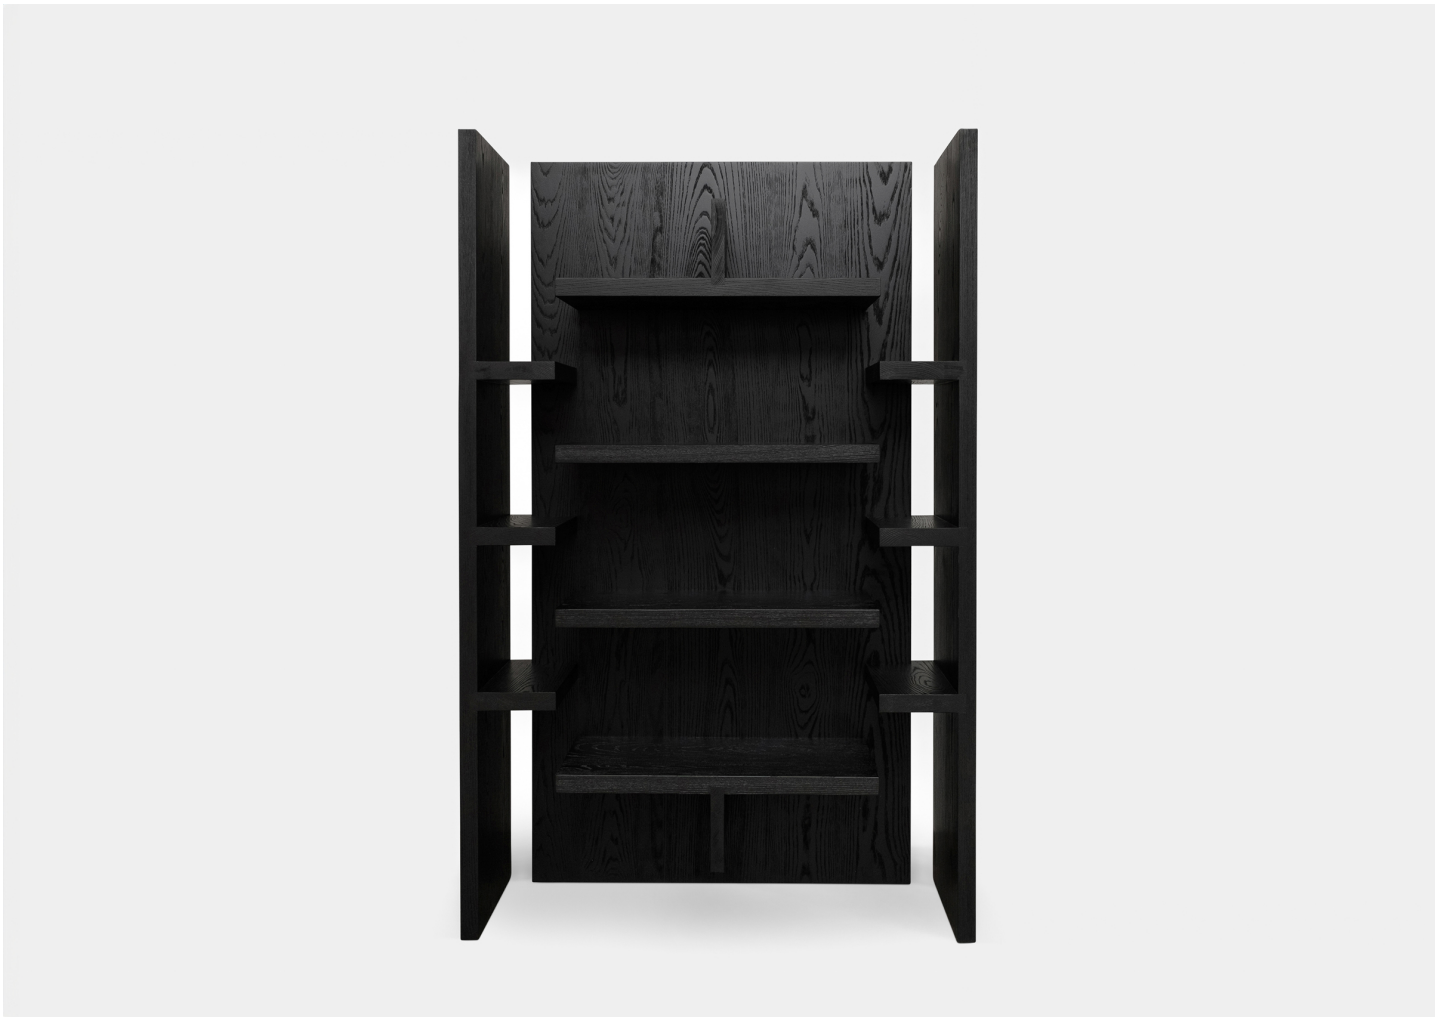

# GOTHA BOOKCASE

DECERES STUDIO

MANUFACTURER  
Deceres Studio

ORIGIN  
Mexico

PRODUCTION  
Made to Order

MATERIALS  
Brushed Solid White Oak.

DIMENSIONS  
W 48" x D 16" x H 75"