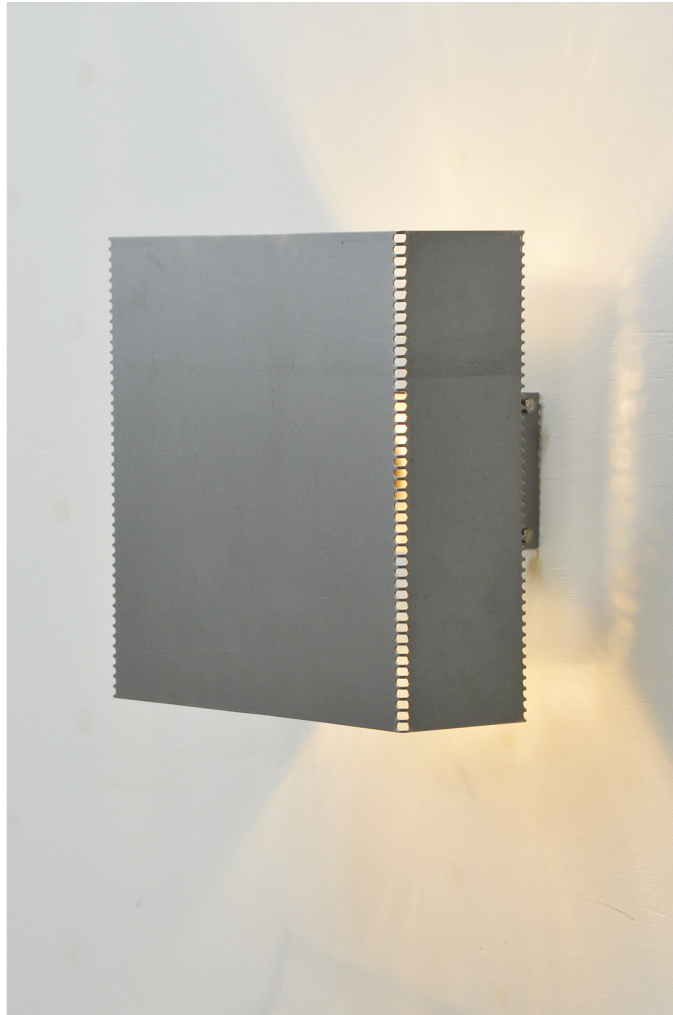

# HAND FOLDED LAMP 1

PIET HEIN EEK

DESIGNER  
Piet Hein Eek

ORIGIN  
Netherlands

PRODUCTION  
Made to Order

MATERIALS  
Steel, Brass, or Copper.

DIMENSIONS  
W 10.6" x L 10.6" x H 7"