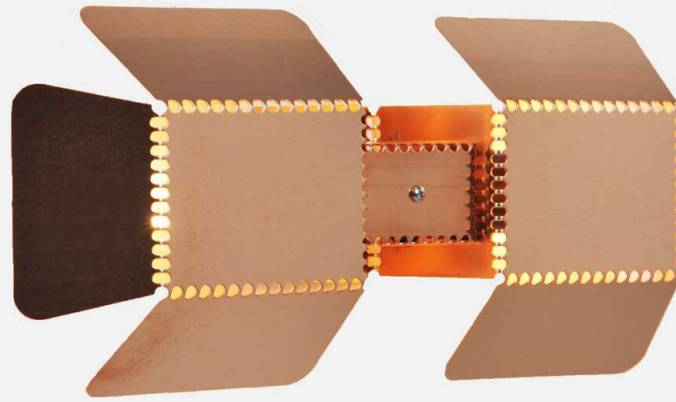

HAND FOLDED LAMP 7

PIET HEIN EEK

DESIGNER
Piet Hein Eek

ORIGIN
The Netherlands

PRODUCTION
Made to Order

DISCLAIMER
Untreated metals may contain natural imperfections, and have the ability to age and rust over time.

MATERIALS
Steel, Brass, or Copper.

DIMENSIONS
L 15" x W 6" x H 3.2"