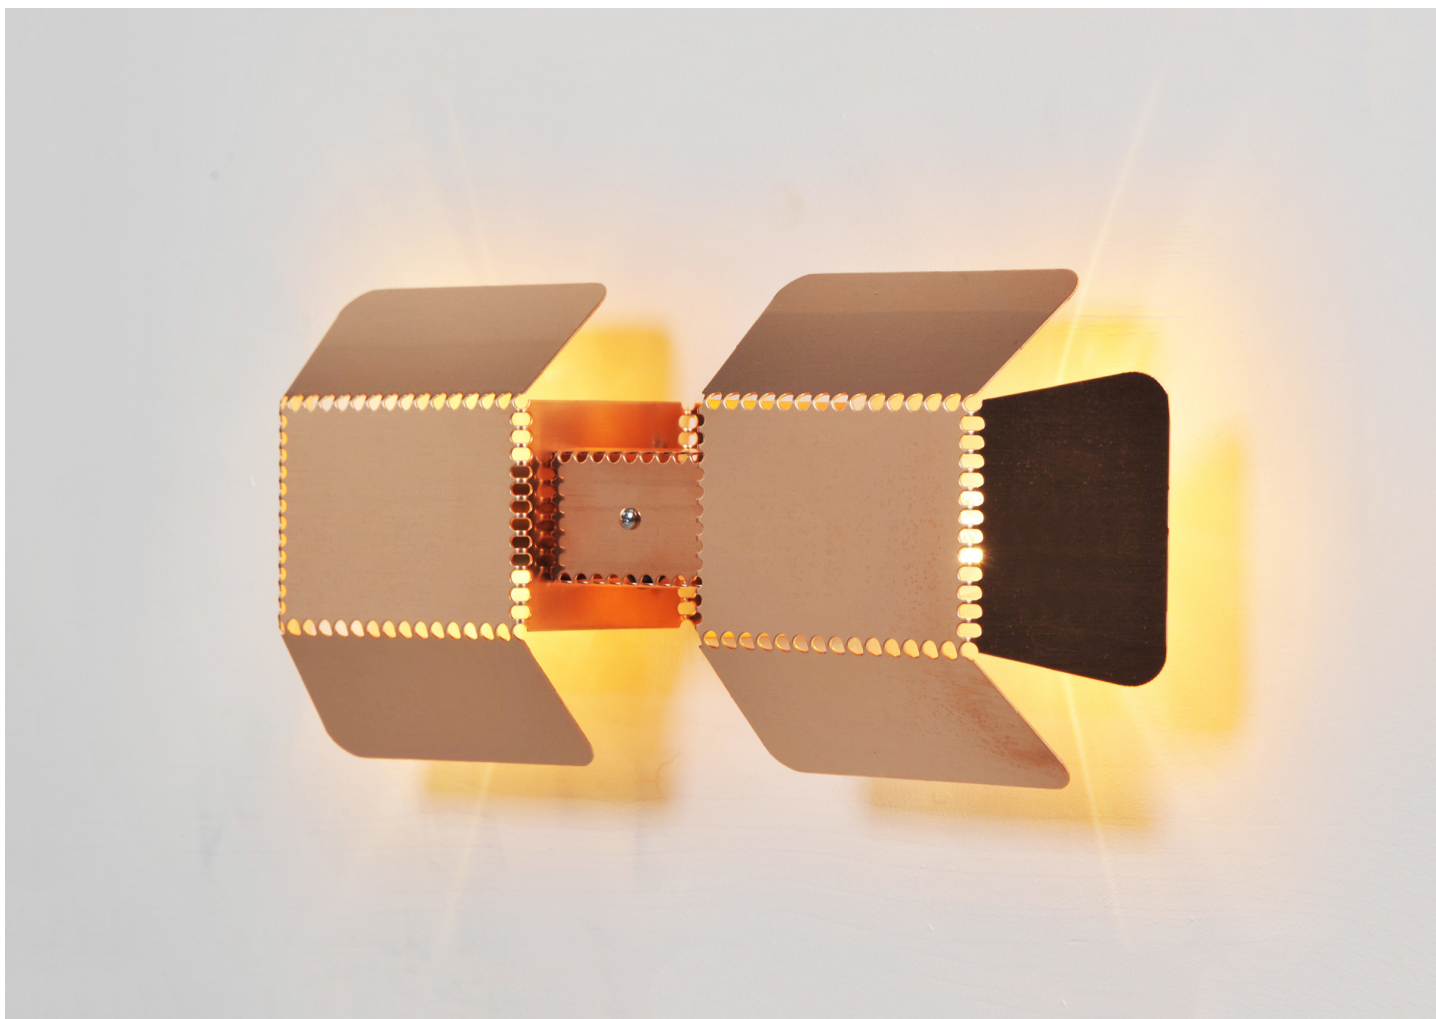

HAND FOLDED LAMP 7 – COPPER

PIET HEIN EEK

DESIGNER
Piet Hein Eek

ORIGIN
Netherlands

PRODUCTION
Made to Order

MATERIALS
Steel, Brass, or Copper.

DIMENSIONS
W 17.5" x D 3.25" x H 7"