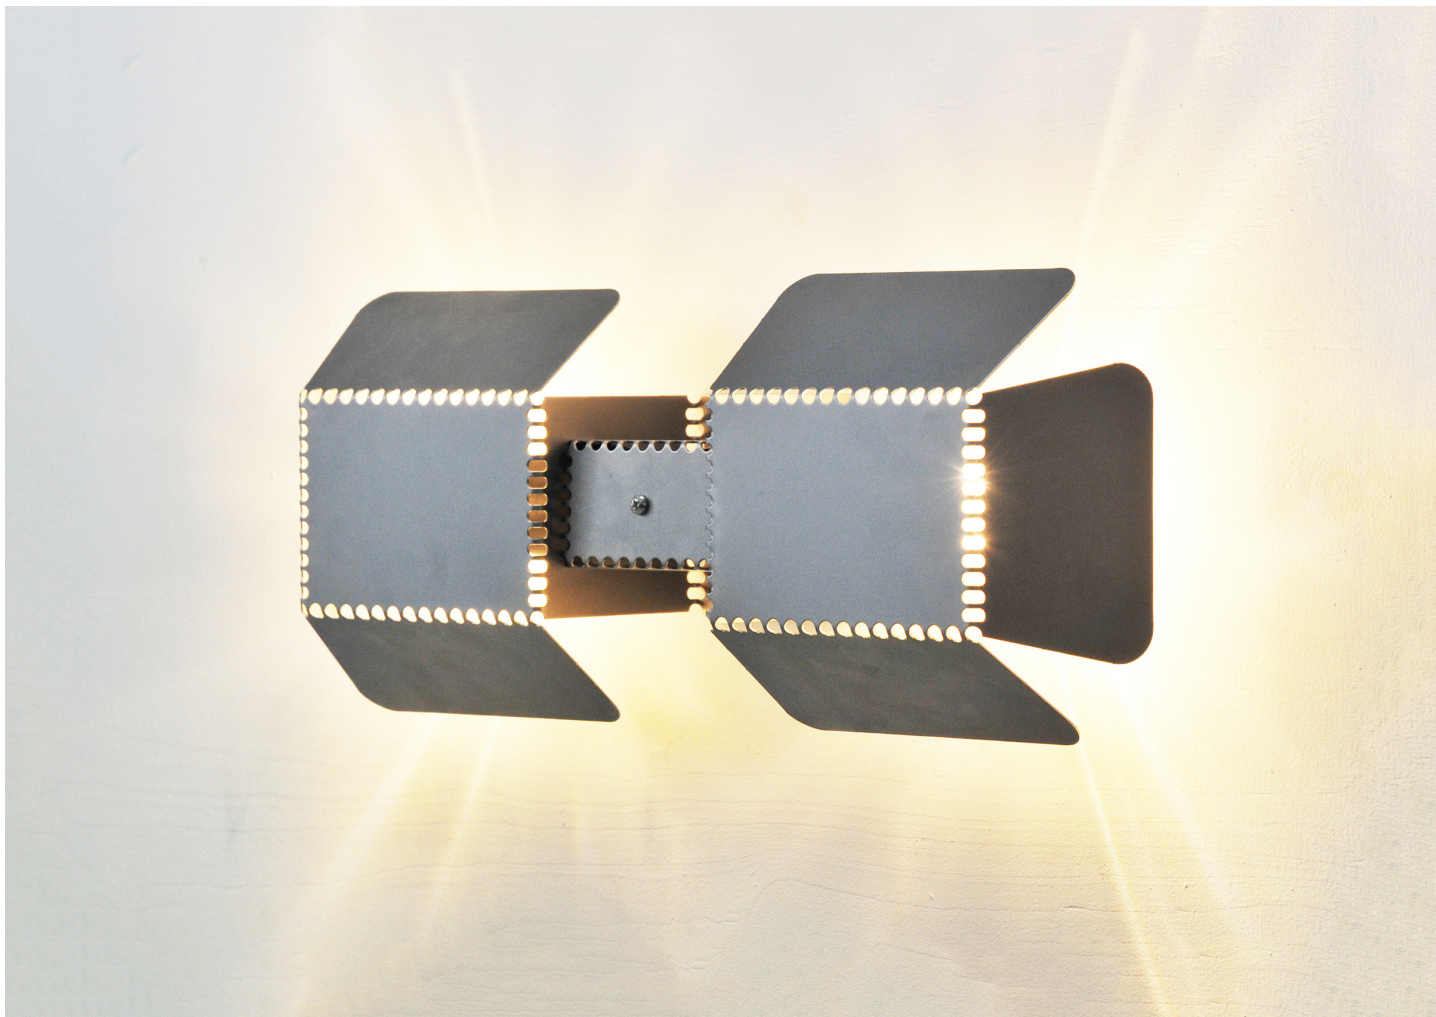

HAND FOLDED LAMP 7

PIET HEIN EEK

DESIGNER
Piet Hein Eek

ORIGIN
Netherlands

PRODUCTION
Made to Order

MATERIALS
Steel, Brass, or Copper.

DIMENSIONS
W 17.5" x D 3.25" x H 7"