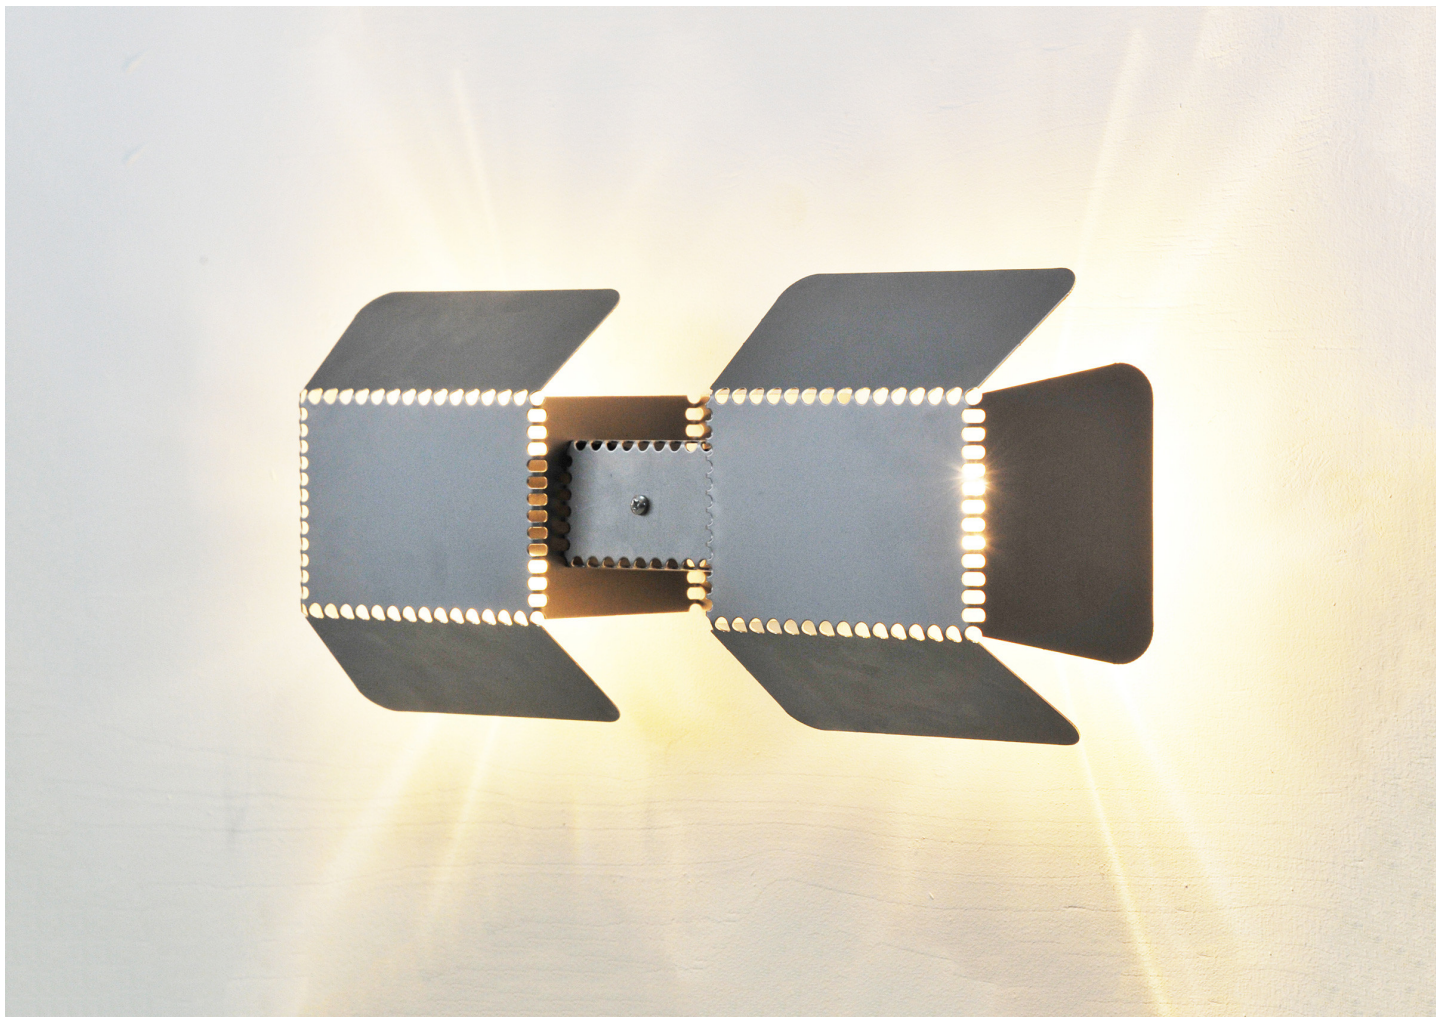

# HAND FOLDED LAMP 7

PIET HEIN EEK

DESIGNER  
Piet Hein Eek

ORIGIN  
Netherlands

PRODUCTION  
Made to Order

MATERIALS  
Steel, Brass, or Copper.

DIMENSIONS  
L 17.5" x W 3.25" x H 7"