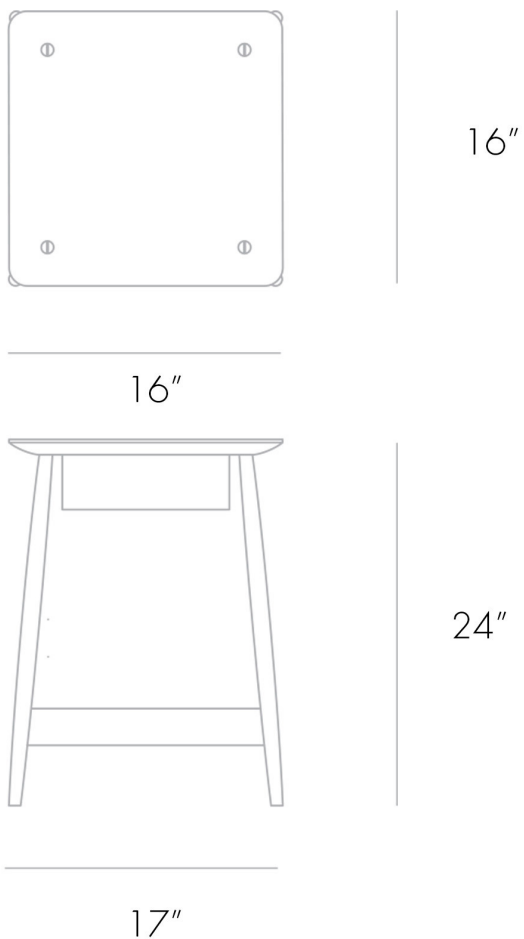

HARLOSH BEDSIDE TABLE — BLACK STAINED ASH

PINCH

HARLOSH BEDSIDE TABLE — BLACK STAINED ASH

PINCH

DESIGNER

Pinch

ORIGIN

United Kingdom

PRODUCTION

Made to Order

DATE

2014

MATERIALS

Black stained Ash.

DIMENSIONS

W 17" x L 17" x H 24"