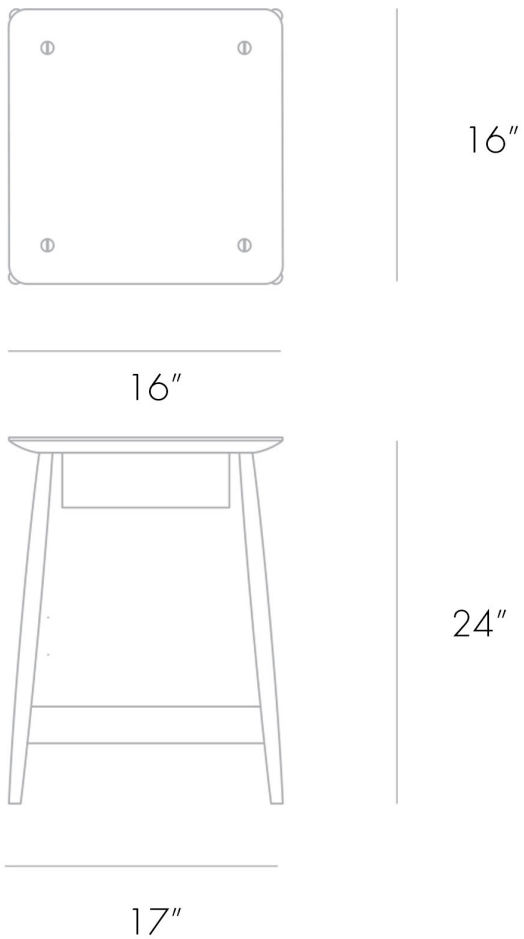

# HARLOSH BEDSIDE TABLE — BLACK STAINED ASH

PINCH

# HARLOSH BEDSIDE TABLE — BLACK STAINED ASH

PINCH

DESIGNER

Pinch

ORIGIN

United Kingdom

PRODUCTION

Made to Order

DATE

2014

MATERIALS

Black stained Ash.

DIMENSIONS

W 17" x L 17" x H 24"