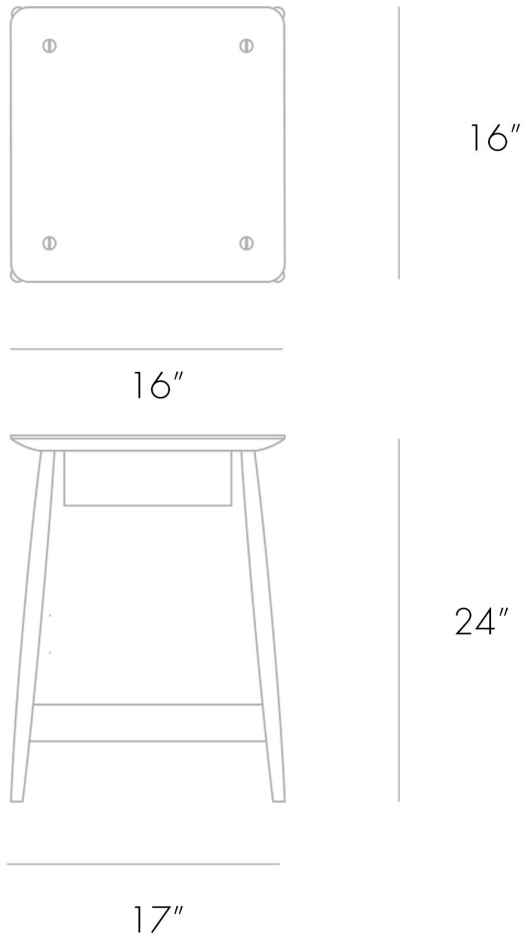

HARLOSH BEDSIDE TABLE – BLACK STAINED ASH

ORIGIN
United Kingdom

PRODUCTION
Made to Order

DATE
2014

MATERIALS
Black stained Ash.

DIMENSIONS
W 17" x L 17" x H 24"