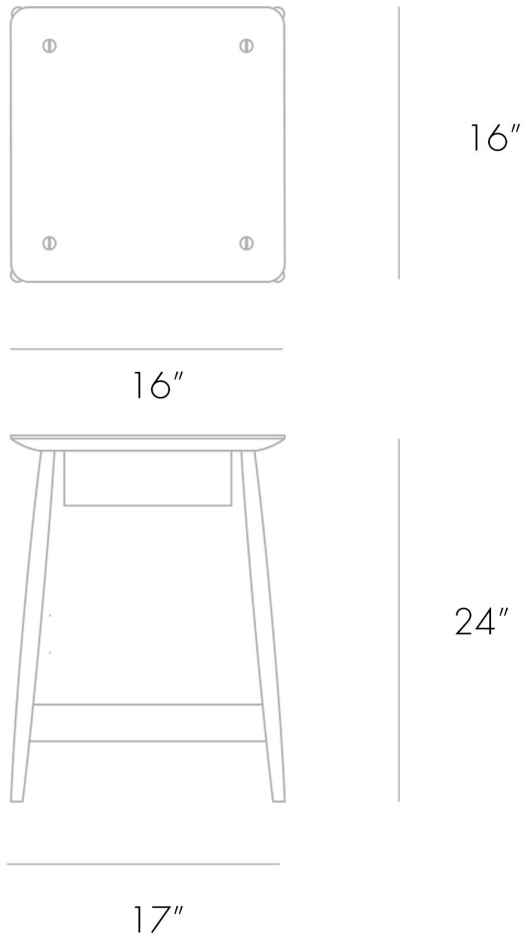

# HARLOSH BEDSIDE TABLE — BLACK STAINED ASH

# HARLOSH BEDSIDE TABLE – BLACK STAINED ASH

ORIGIN  
United Kingdom

PRODUCTION  
Made to Order

DATE  
2014

MATERIALS  
Black stained Ash.

DIMENSIONS  
W 17" x L 17" x H 24"