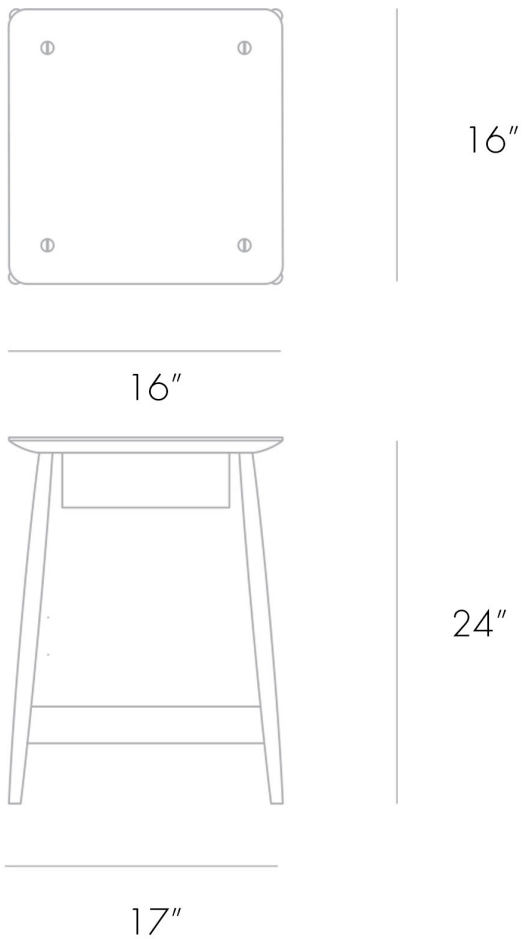

HARLOSH BEDSIDE TABLE – WALNUT

HARLOSH BEDSIDE TABLE – WALNUT

ORIGIN
United Kingdom

PRODUCTION
Made to Order

DATE
2014

MATERIALS/FINISHES
American Walnut.

DIMENSIONS
W 17" x L 17" x H 24"