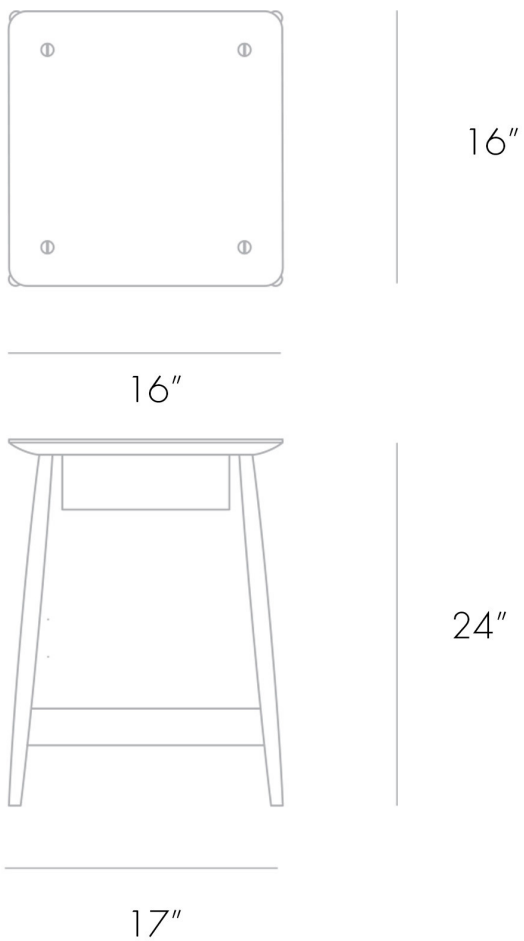

# HARLOSH BEDSIDE TABLE – WALNUT

PINCH

# HARLOSH BEDSIDE TABLE – WALNUT

PINCH

DESIGNER

Pinch

ORIGIN

United Kingdom

PRODUCTION

Made to Order

DATE

2014

MATERIALS

Black American walnut.

DIMENSIONS

W 17" x L 17" x H 24"