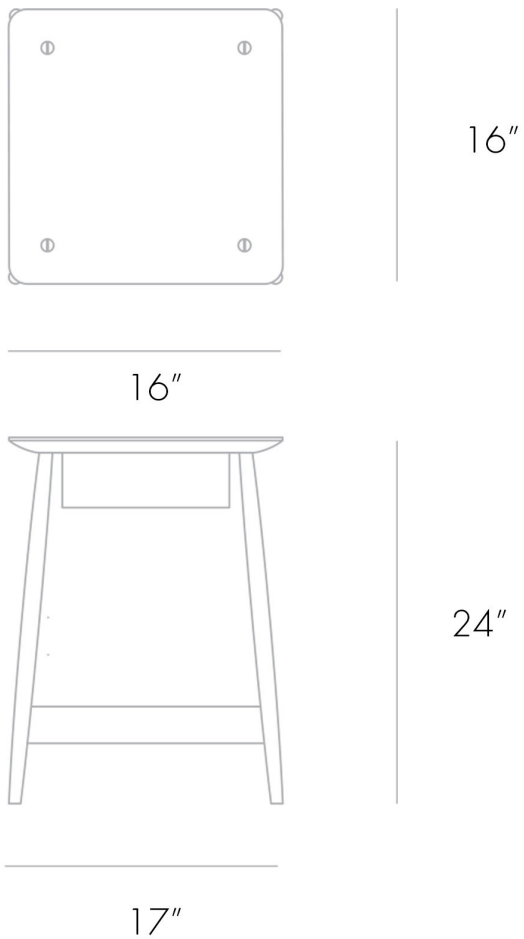

# HARLOSH BEDSIDE TABLE – WHITE OILED OAK

PINCH

# HARLOSH BEDSIDE TABLE — WHITE OILED OAK

PINCH

DESIGNER

Pinch

ORIGIN

United Kingdom

PRODUCTION

Made to Order

DATE

2014

MATERIALS

White Oiled Oak

DIMENSIONS

W 17" x L 17" x H 24"