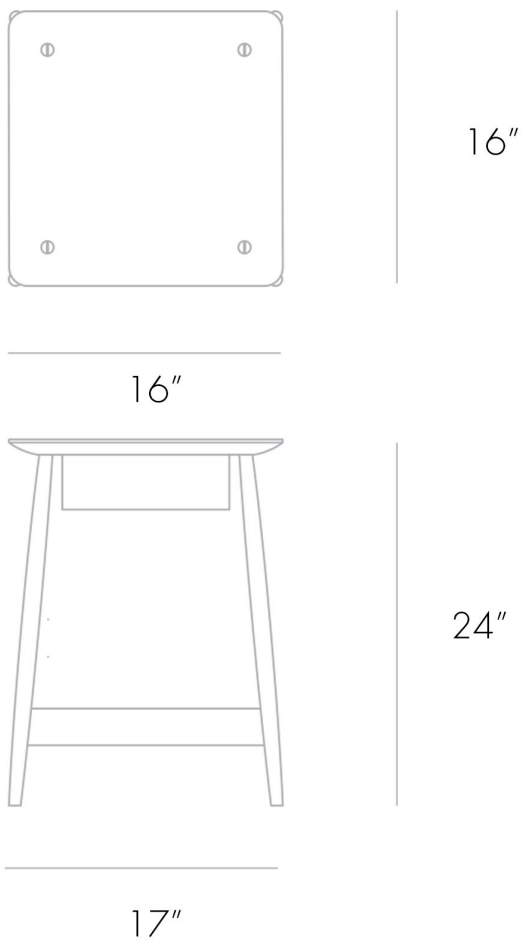

HARLOSH BEDSIDE TABLE – WHITE OILED OAK

HARLOSH BEDSIDE TABLE – WHITE OILED OAK

ORIGIN
United Kingdom

PRODUCTION
Made to Order

DATE
2014

MATERIALS
White Oiled Oak

DIMENSIONS
W 17" x L 17" x H 24"