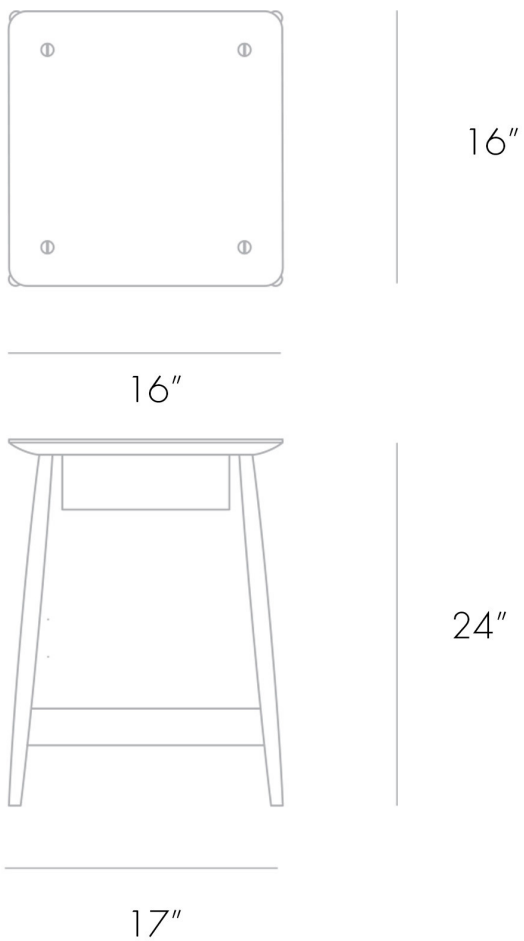

HARLOSH BEDSIDE TABLE

PINCH

HARLOSH BEDSIDE TABLE

PINCH

DESIGNER

Pinch

ORIGIN

United Kingdom

PRODUCTION

Made to Order

DATE

2014

MATERIALS/FINISHES

Black stained ash, white oiled oak or black American walnut.

DIMENSIONS

W 17" x L 17" x H 24"