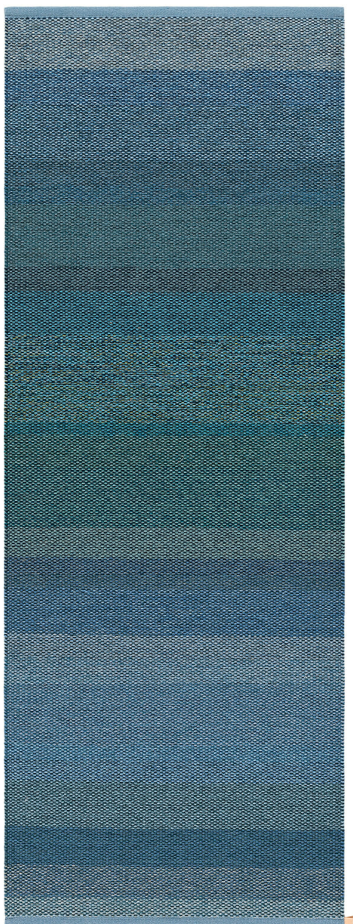

# HARVEST – BLUE

ELLINOR ELIASSON FOR KASTHALL

#### DISCLAIMER

All Kasthall rugs are made from natural fibers, so slight variations in color, texture, and dimensions may occur between yarn batches.

#### MATERIALS

Weft Material: 100% Wool. Warp Material: 100% Linen