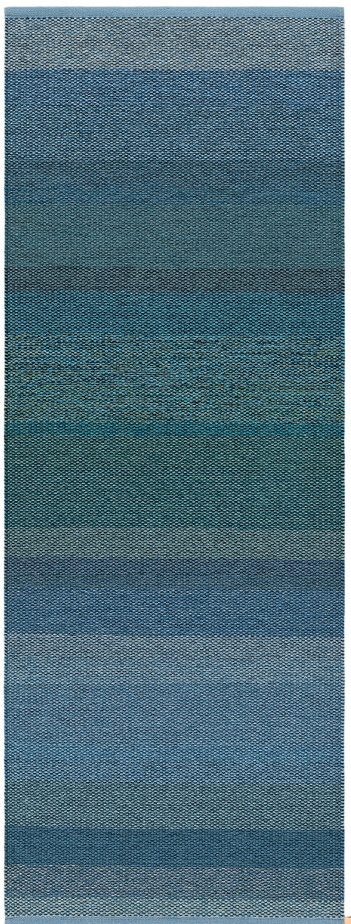

HARVEST BLUE

ELLINOR ELIASSON FOR KASTHALL

DESIGNER
Ellinor Eliasson

MANUFACTURER
Kasthall

ORIGIN
Sweden

PRODUCTION
Made to Order

MATERIALS

Weft Material: 100% wool. Warp Material: 100% linen

DIMENSIONS

Manufacturer suggested sizes:

35" x 95"

55" x 79"

67" x 95"

79" x 118"

98" x 138"

118" x 157"

138" x 177"

CUSTOMIZABLE

Custom sizes, width 28"- 236". Also suitable as wall-to-wall carpet.