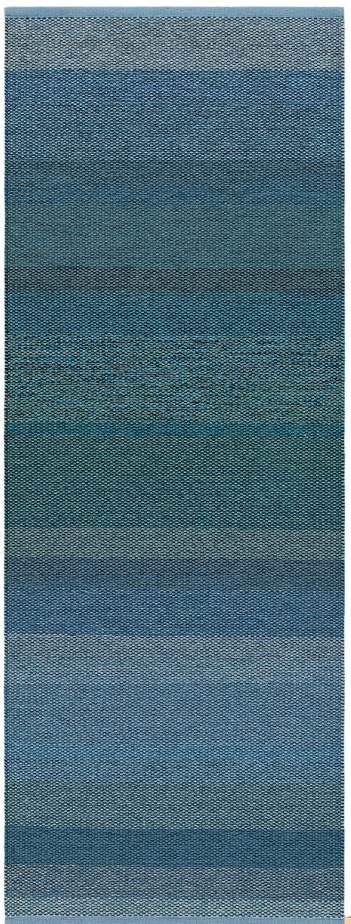

# HARVEST — BLUE

ELLINOR ELIASSON FOR KASTHALL

## MATERIALS

Weft Material: 100% Wool. Warp Material: 100% Linen